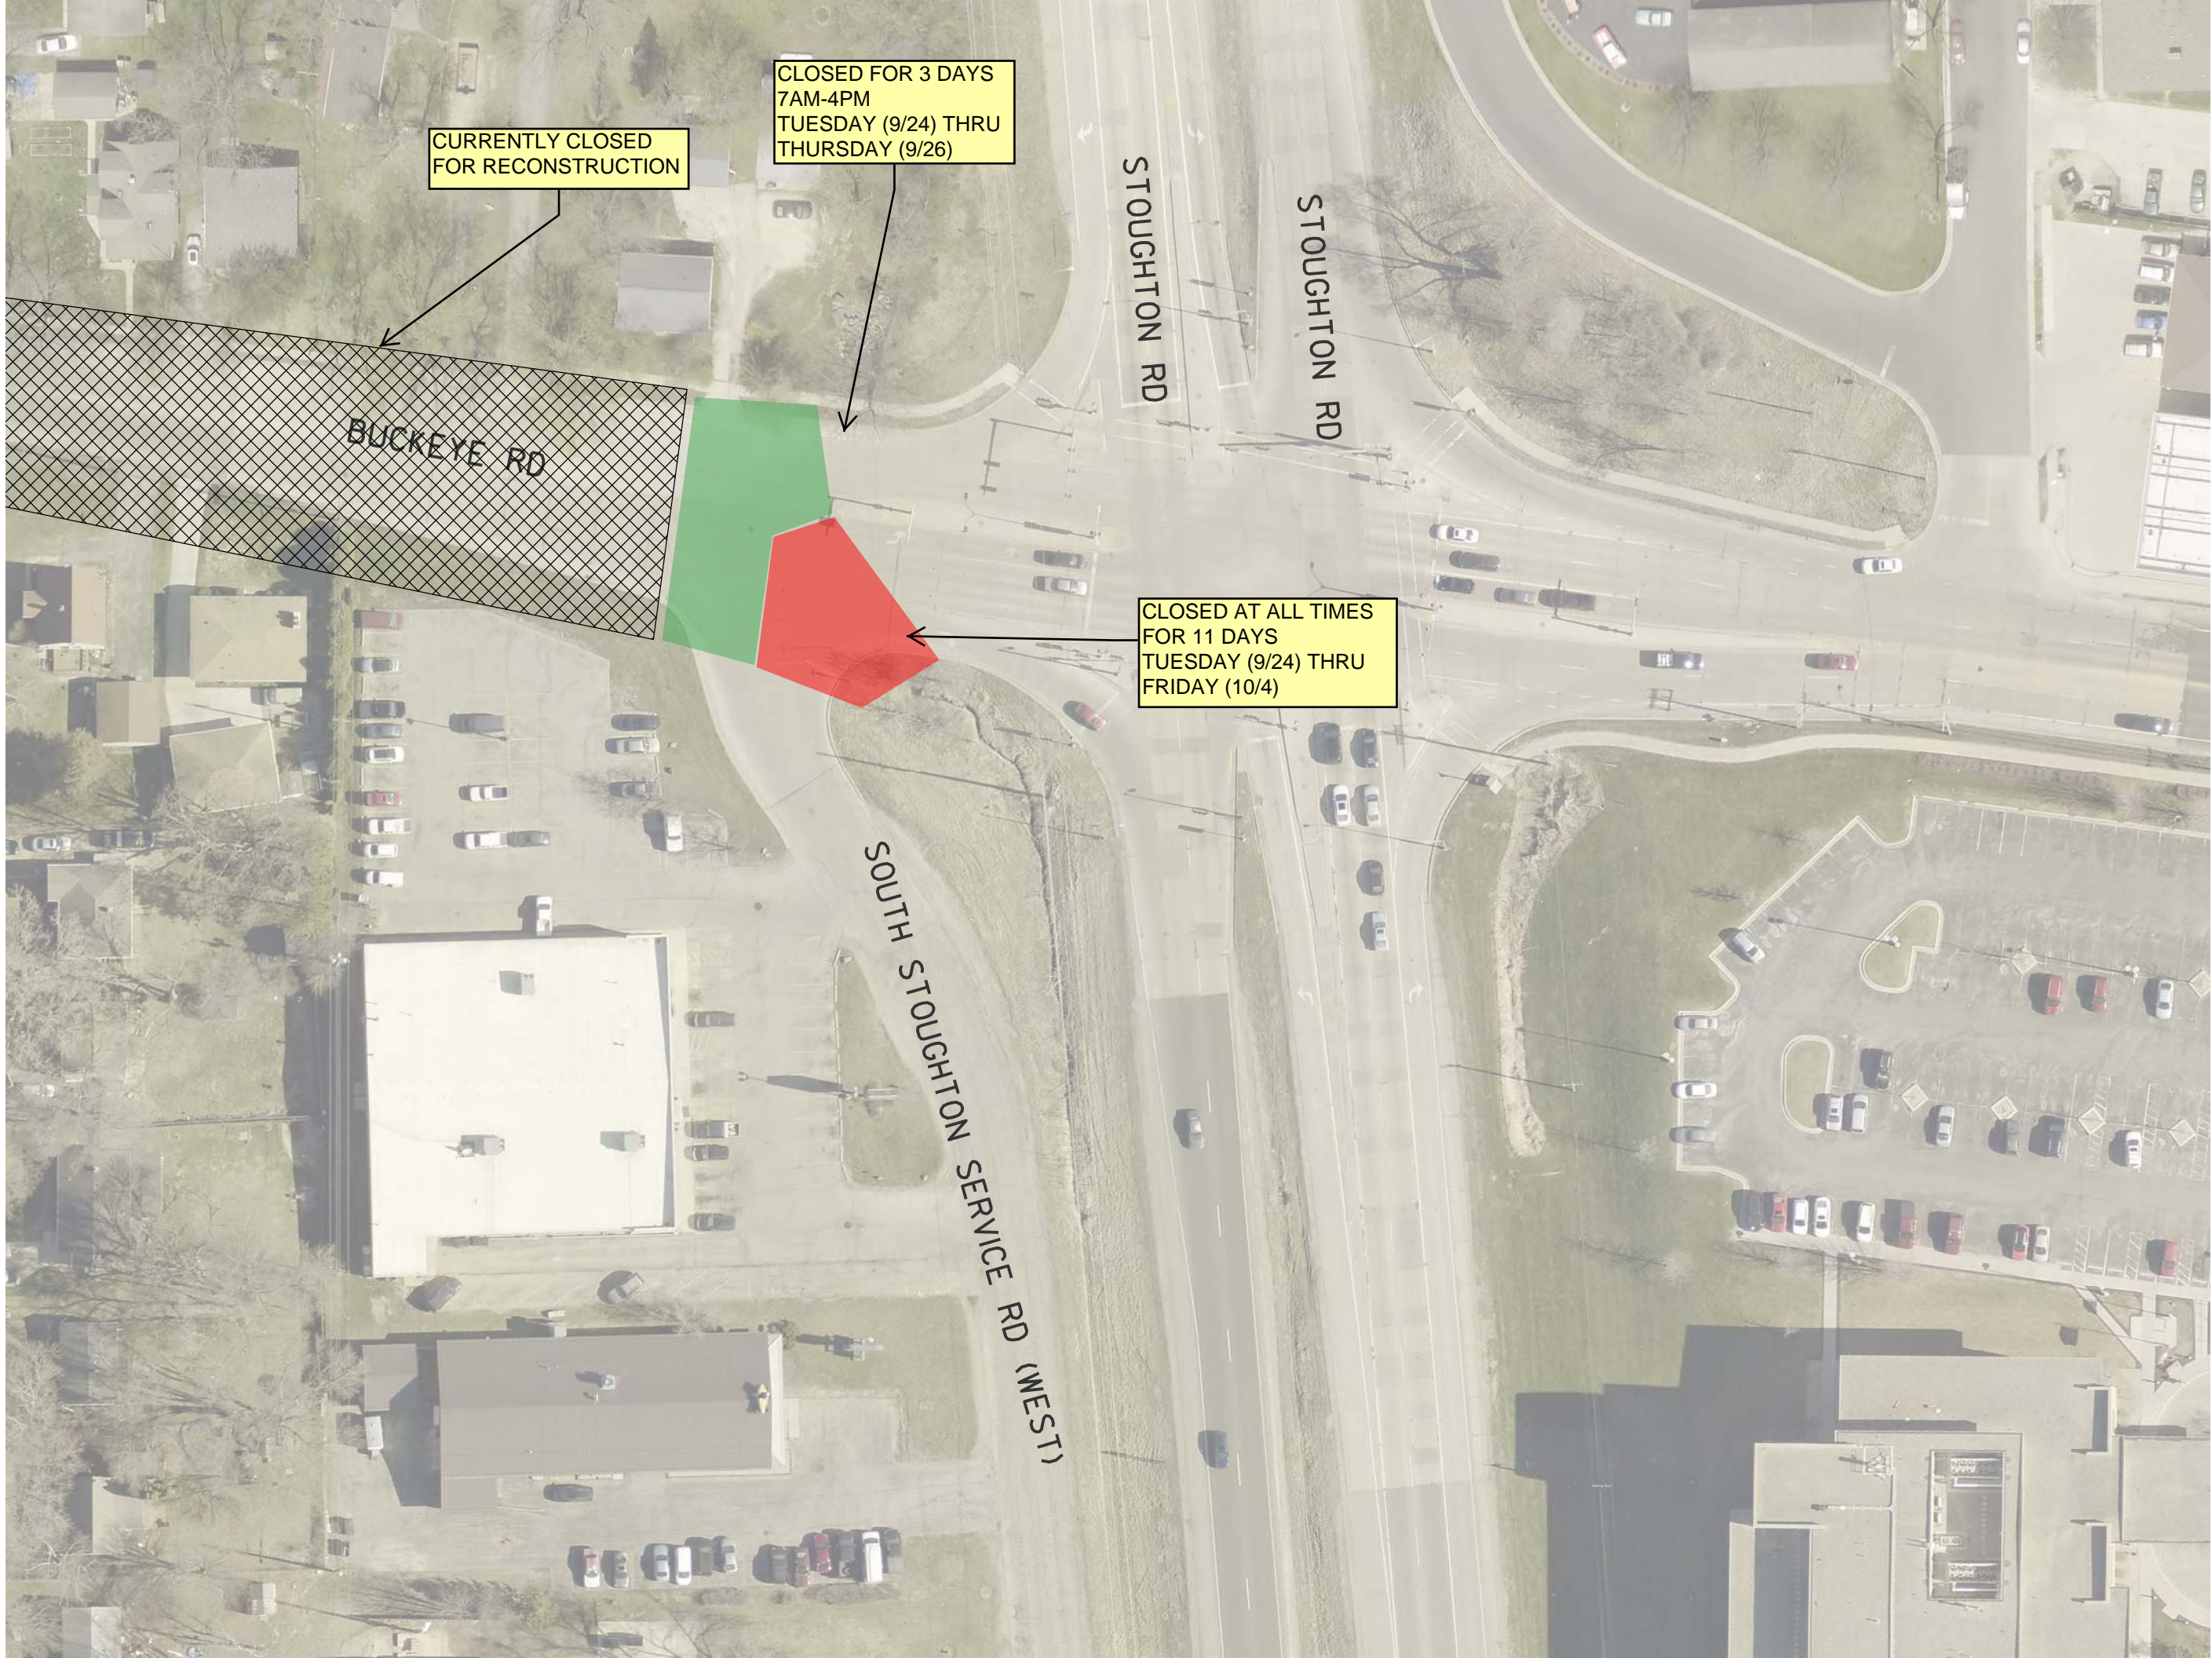

CURRENTLY CLOSED
FOR RECONSTRUCTION

CLOSED FOR 3 DAYS
7AM-4PM
TUESDAY (9/24) THRU
THURSDAY (9/26)

CLOSED AT ALL TIMES
FOR 11 DAYS
TUESDAY (9/24) THRU
FRIDAY (10/4)

BUCKEYE RD

STOUGHTON RD

STOUGHTON RD

SOUTH STOUGHTON SERVICE RD (WEST)