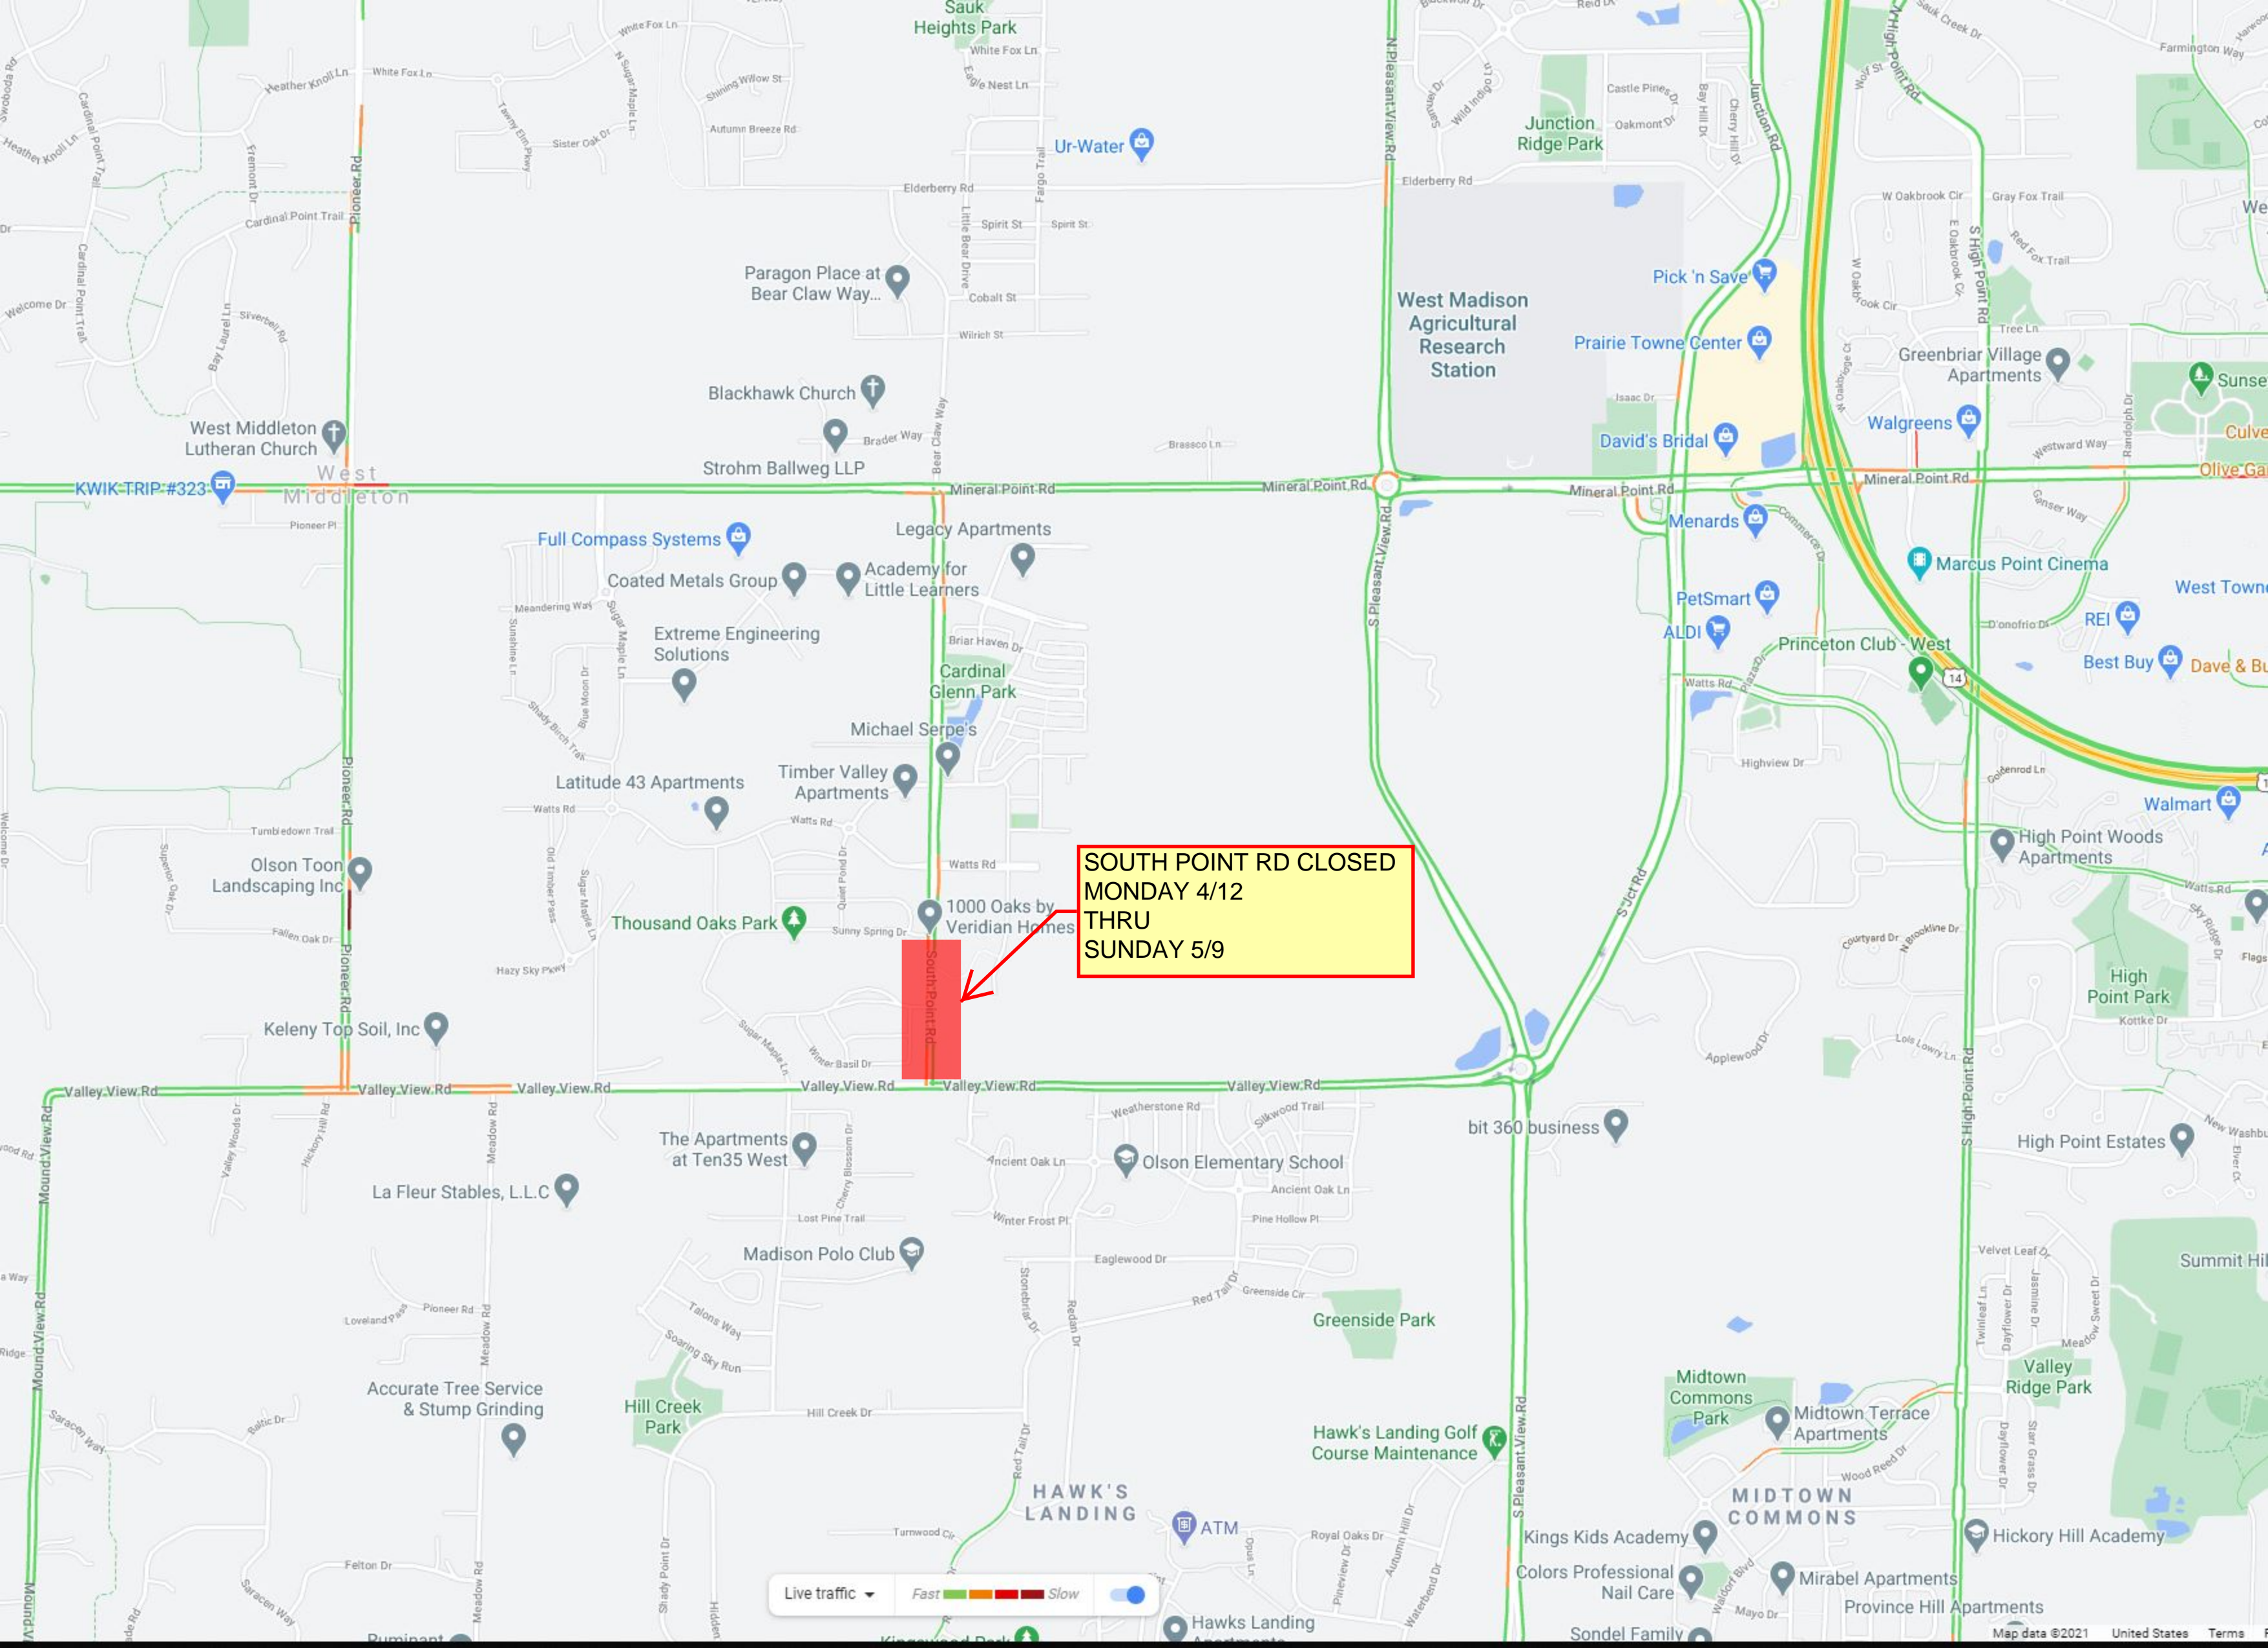

**SOUTH POINT RD CLOSED
MONDAY 4/12
THRU
SUNDAY 5/9**

Live traffic Fast Slow