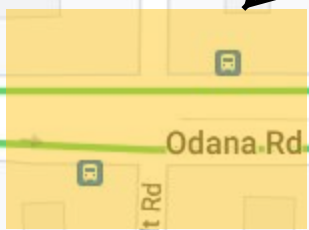

Intersection Closed
7am Monday, 4/25
thru
7pm Tuesday, 5/3

Live traffic █ █ █ █