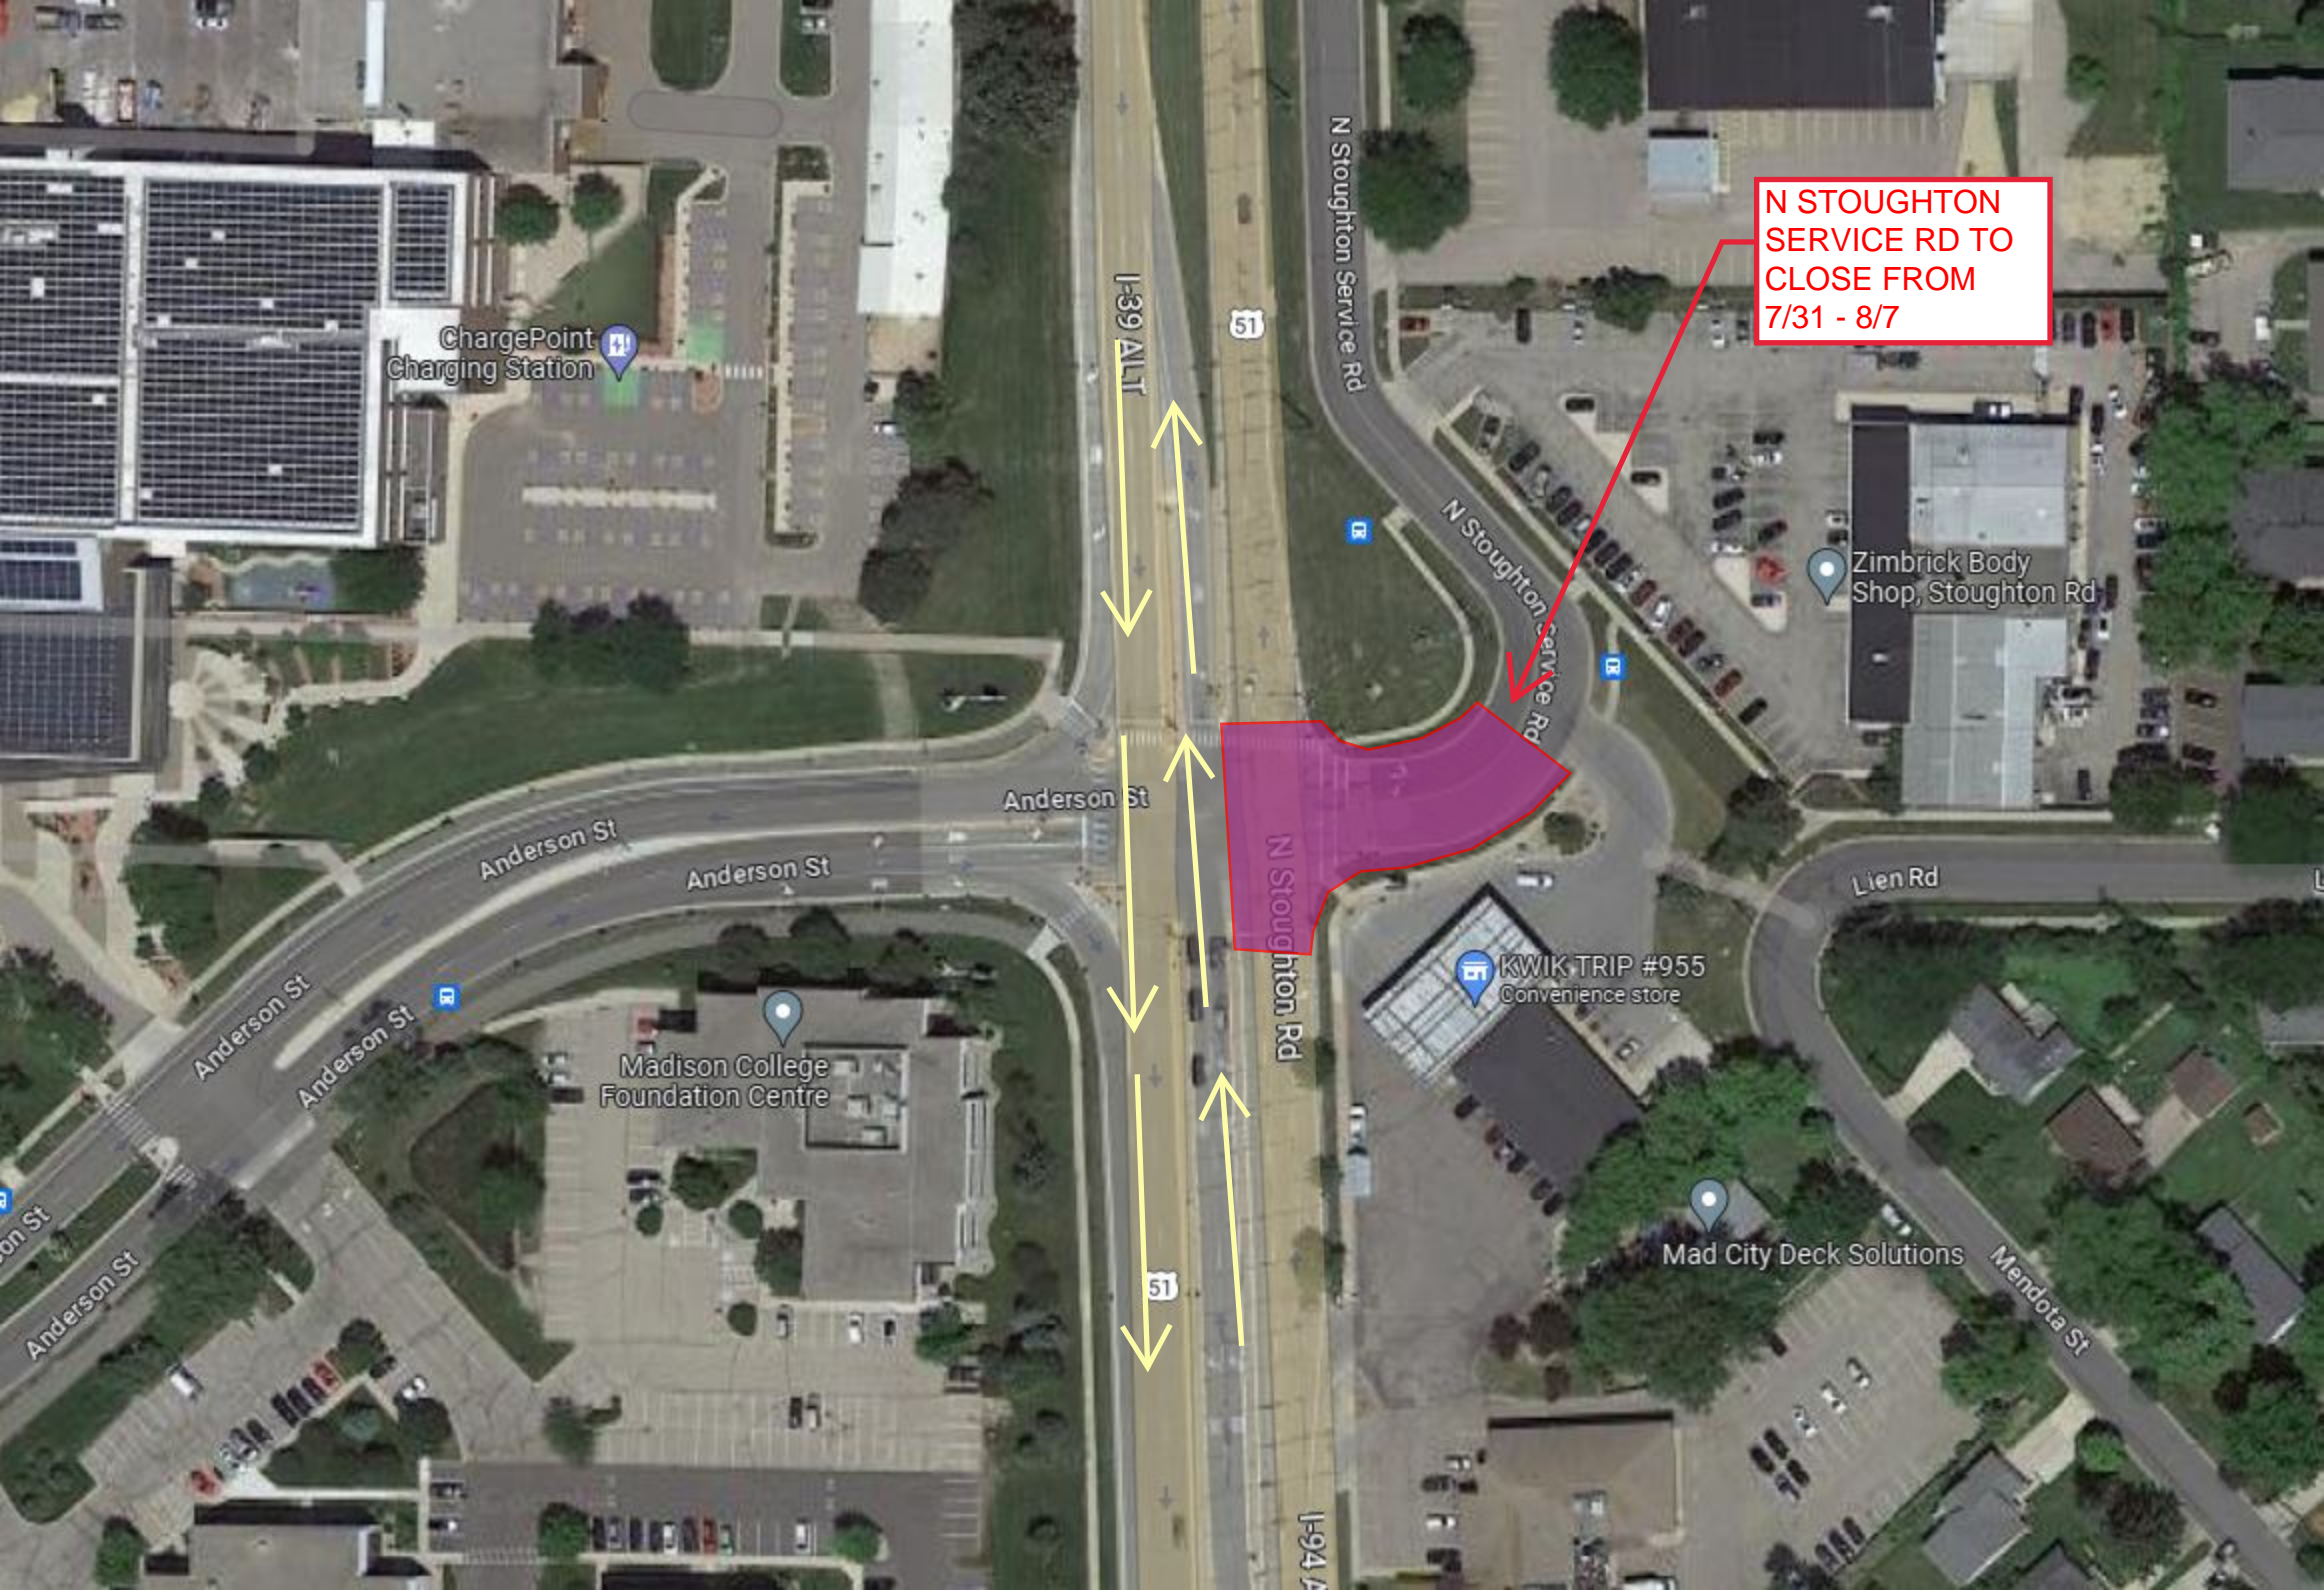

**N STOUGHTON SERVICE RD TO CLOSE FROM 7/31 - 8/7**

ChargePoint Charging Station

Zimbrick Body Shop, Stoughton Rd

KWIK TRIP #955 Convenience store

Mad City Deck Solutions

Madison College Foundation Centre

Anderson St

51

I-39 ALT

I-94 ALT

N Stoughton Service Rd

N Stoughton Rd

Lien Rd

Mendota St

Anderson St

Anderson St

Anderson St

Anderson St

Anderson St