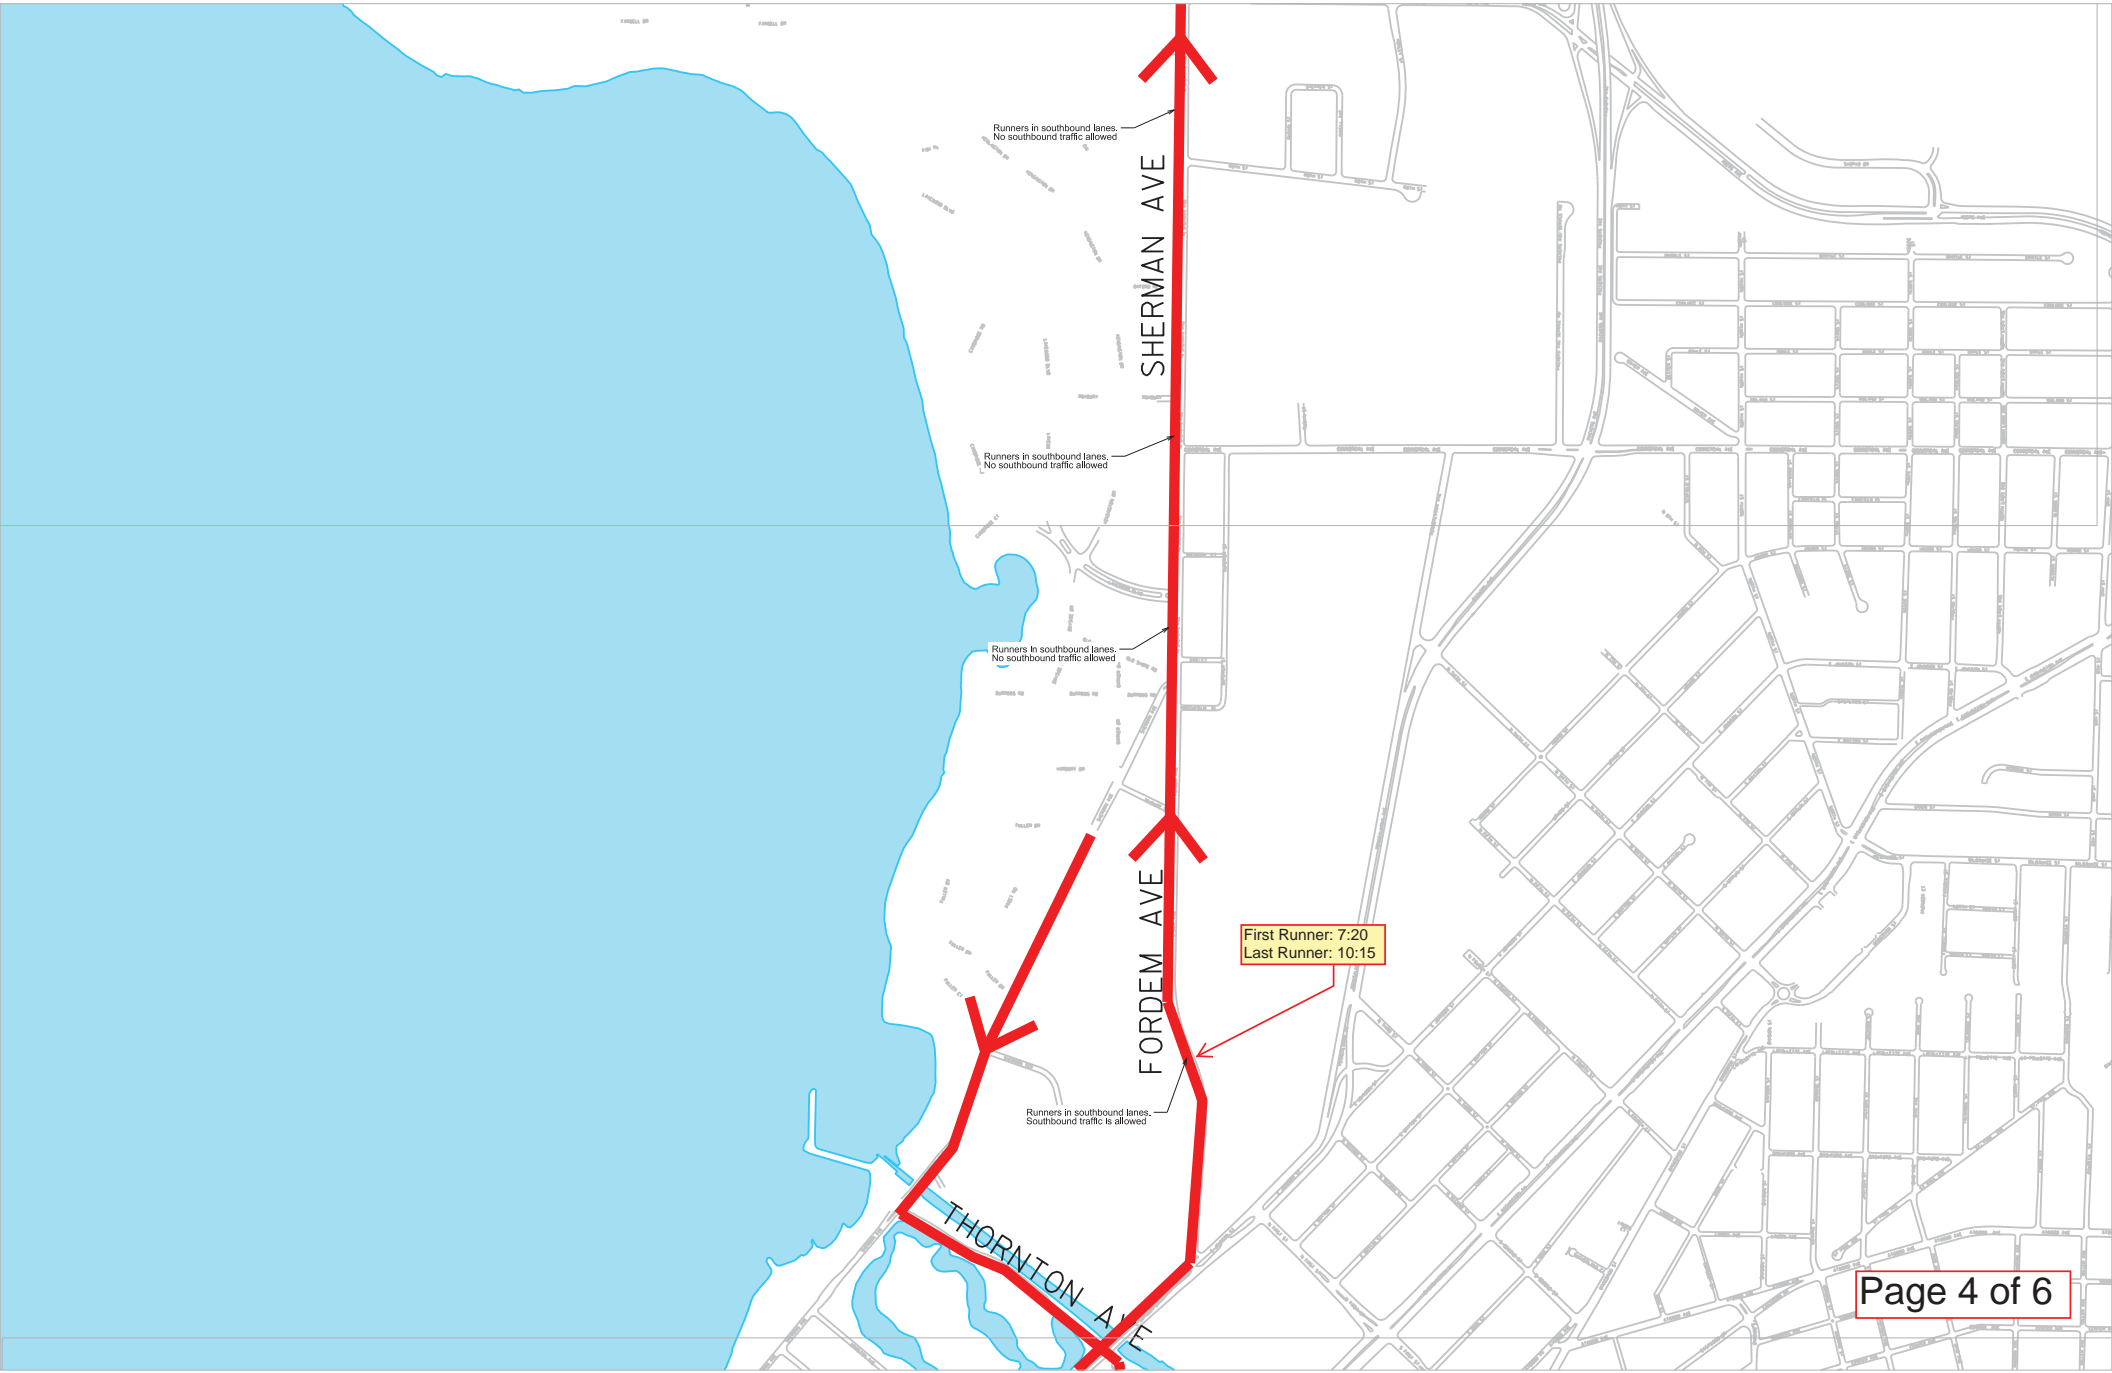

SHERMAN AVE

FORDEM AVE

THORNTON AVE

First Runner: 7:20
Last Runner: 10:15