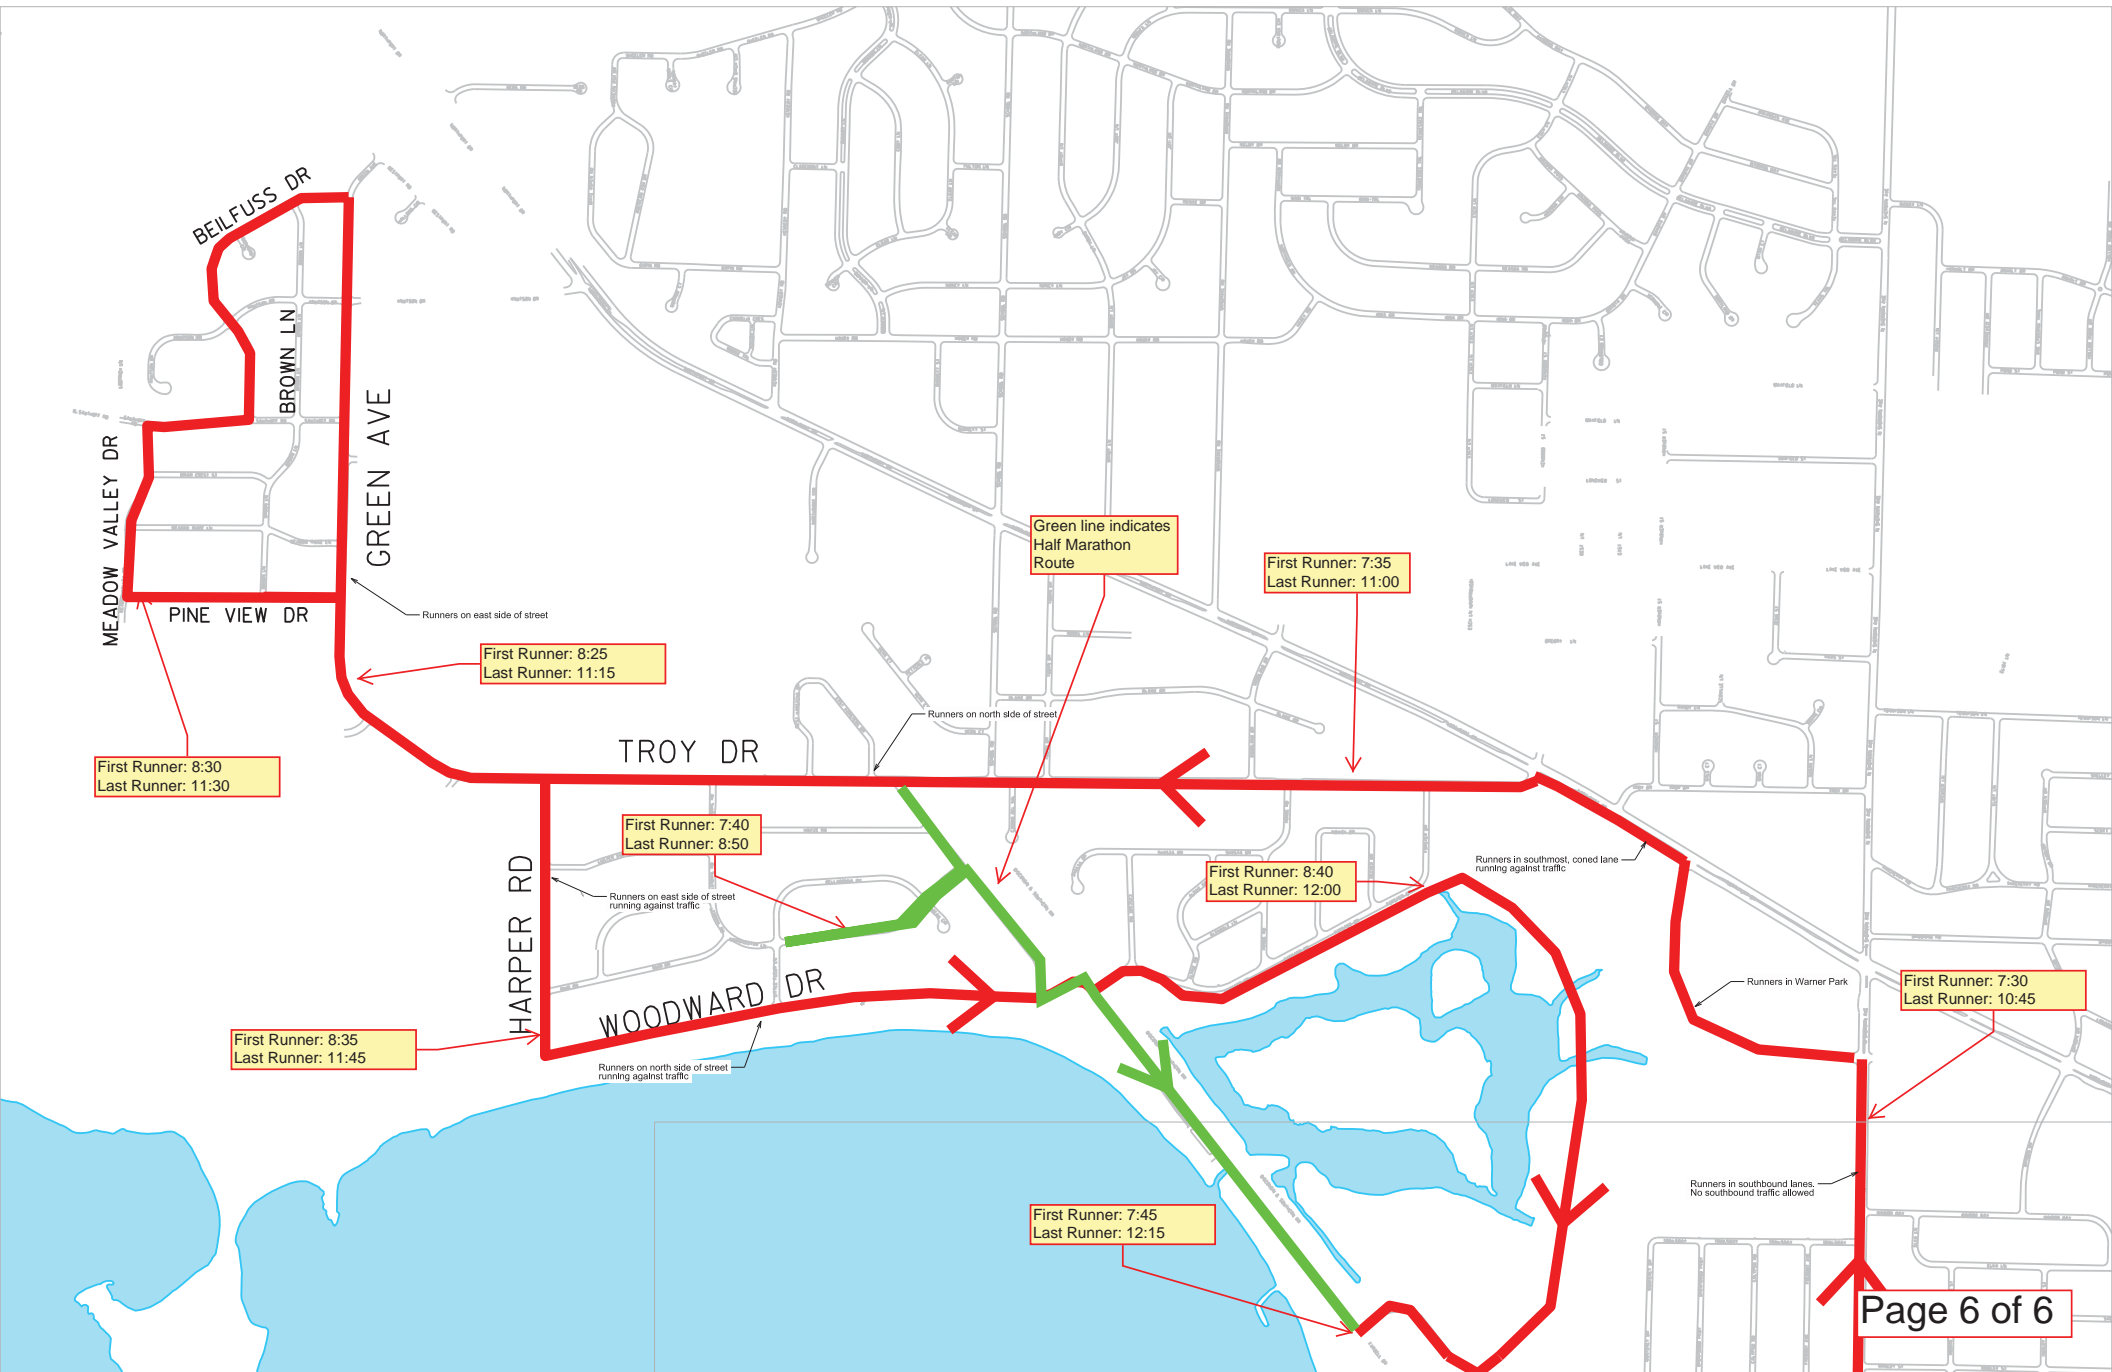

THORNTON AVE

Runners in southbound lanes.
No southbound traffic allowed

Runners in southbound lanes.
No southbound traffic allowed

Runners in southbound lanes.
No southbound traffic allowed

Runners in southbound lanes.
Southbound traffic is allowed

First Runner: 7:20
Last Runner: 10:15

Runners in southbound lanes.
No southbound traffic allowed

Runners in southbound lanes.
No southbound traffic allowed

Runners in southbound lanes.
No southbound traffic allowed

Runners in southbound lanes.
No southbound traffic allowed

Runners in southbound lanes.
No southbound traffic allowed

First Runner: 7:25
Last Runner: 10:30

Green line indicates Half Marathon Route

First Runner: 7:35
Last Runner: 11:00

First Runner: 7:30
Last Runner: 10:45