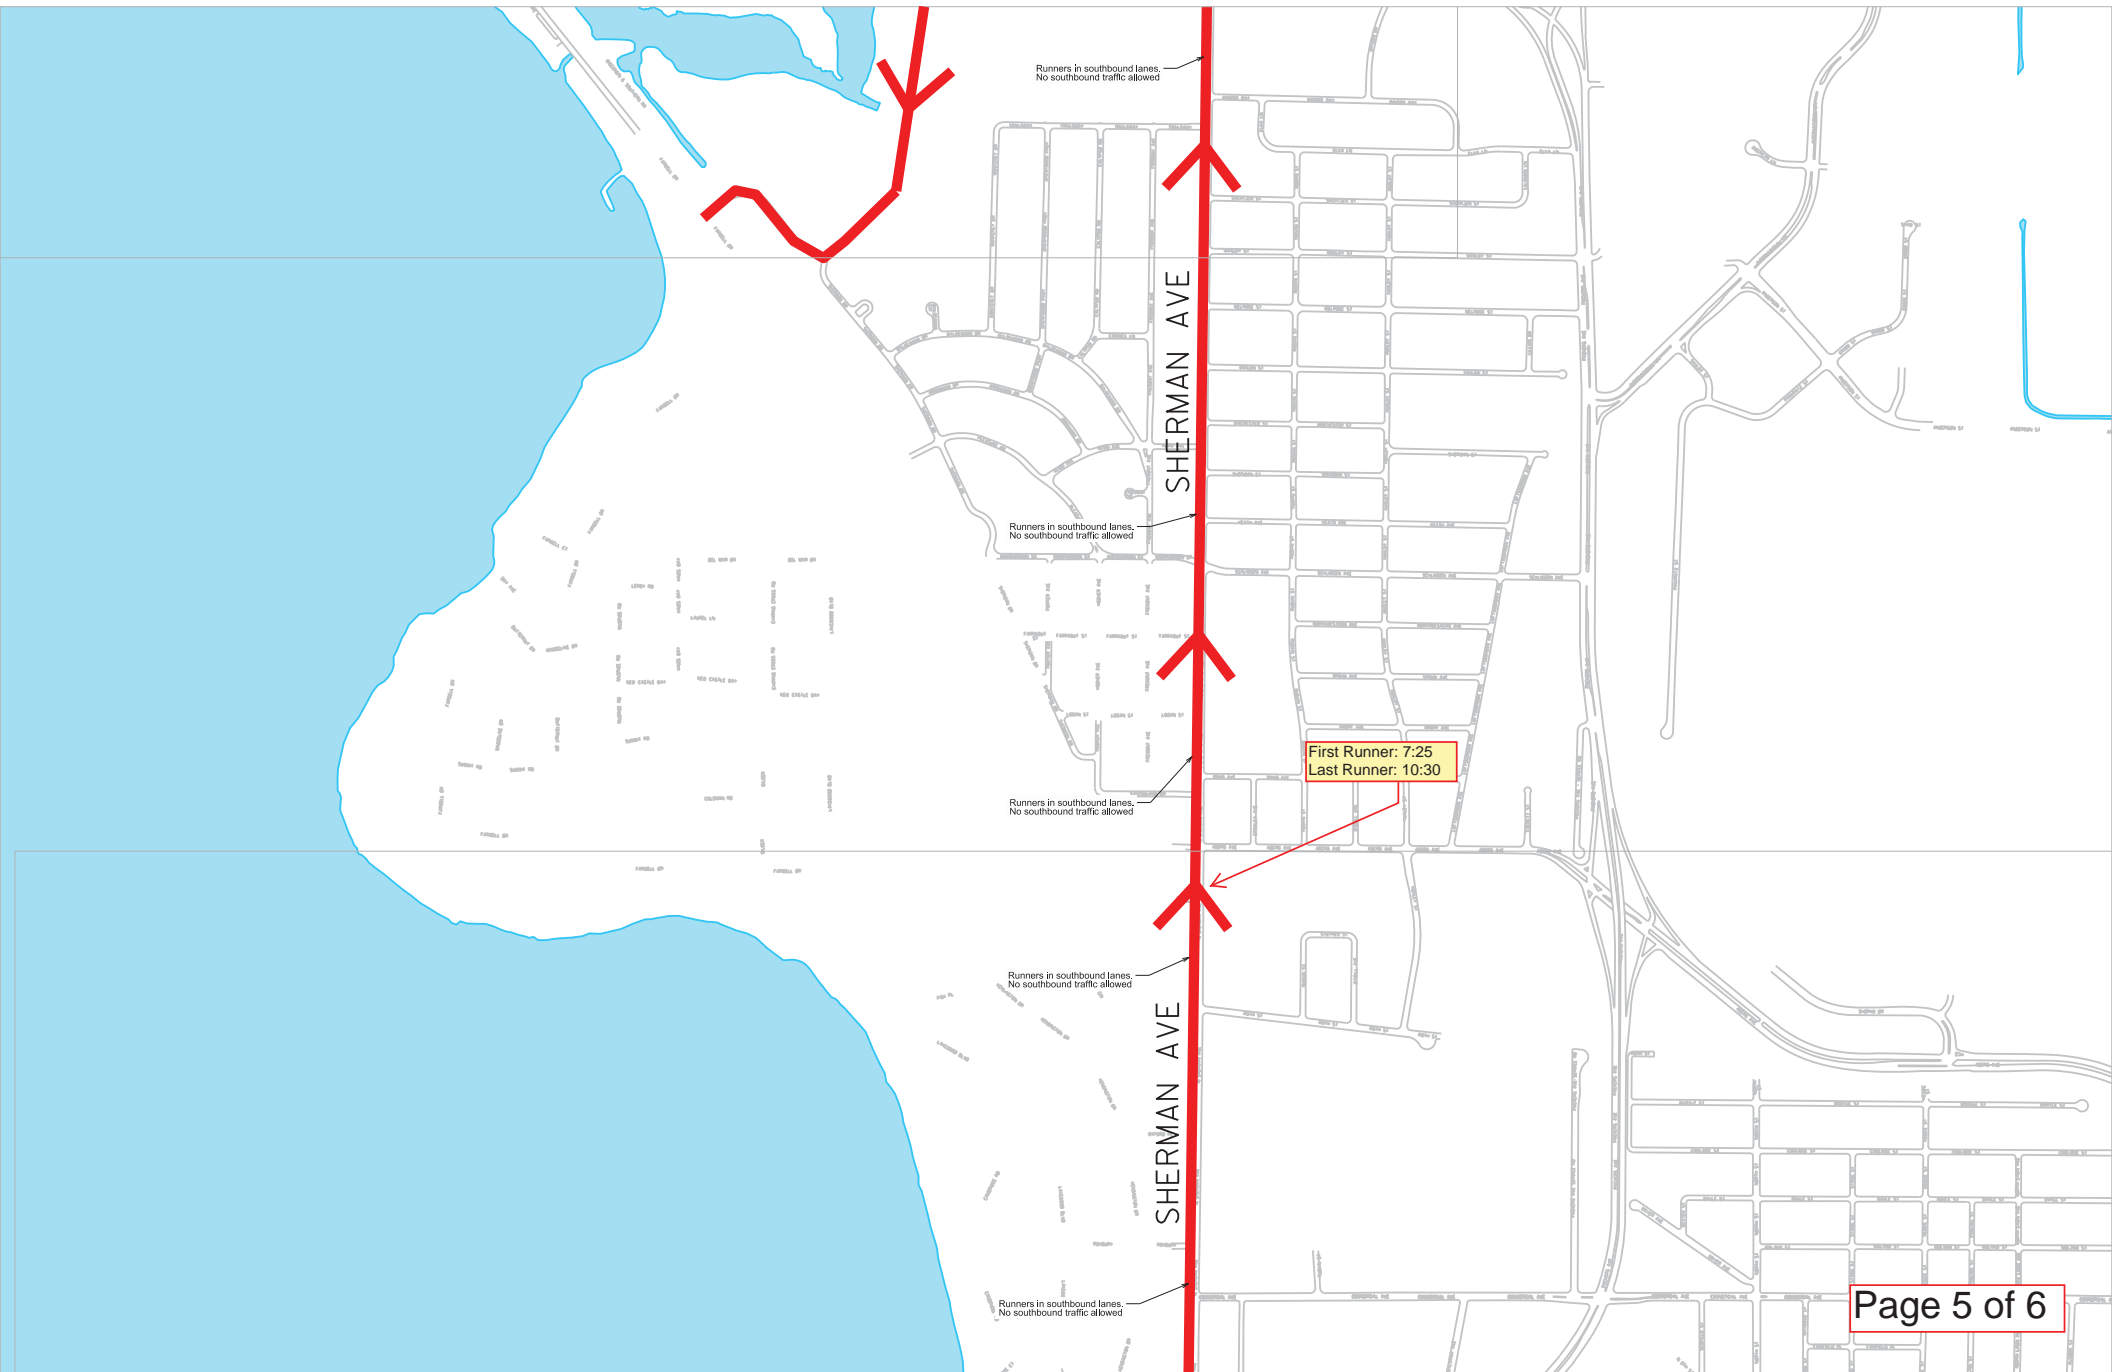

First Runner: 7:25
Last Runner: 10:30