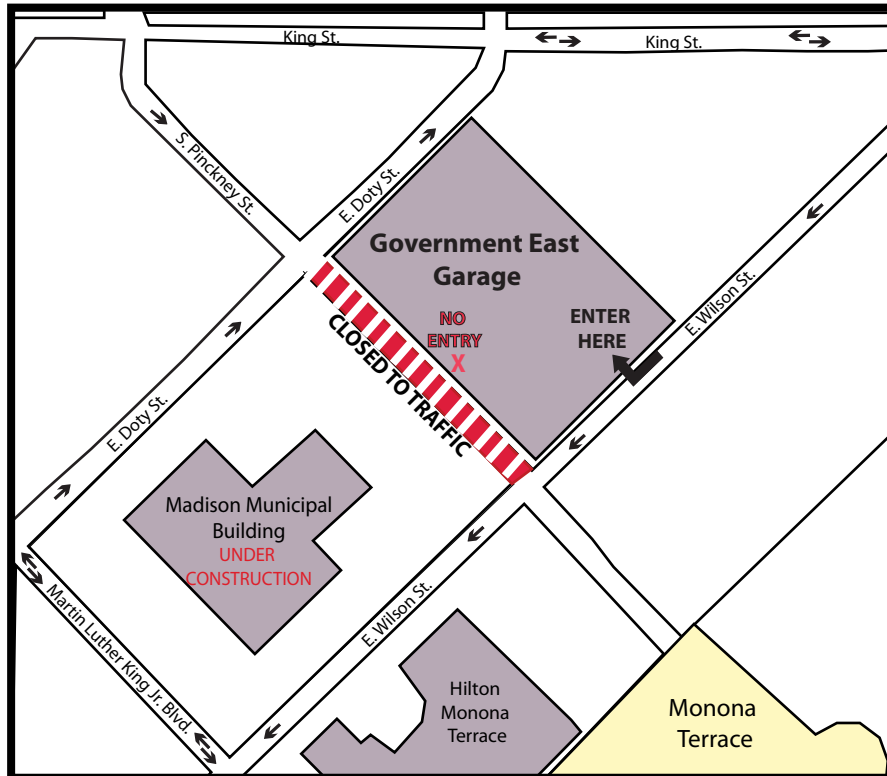

GOVERNMENT EAST GARAGE

Use the E. Wilson entrance for all access to the Government East Garage beginning October 30, 2017 through the end of the Judge Doyle construction project.

City of Madison Parking Utility