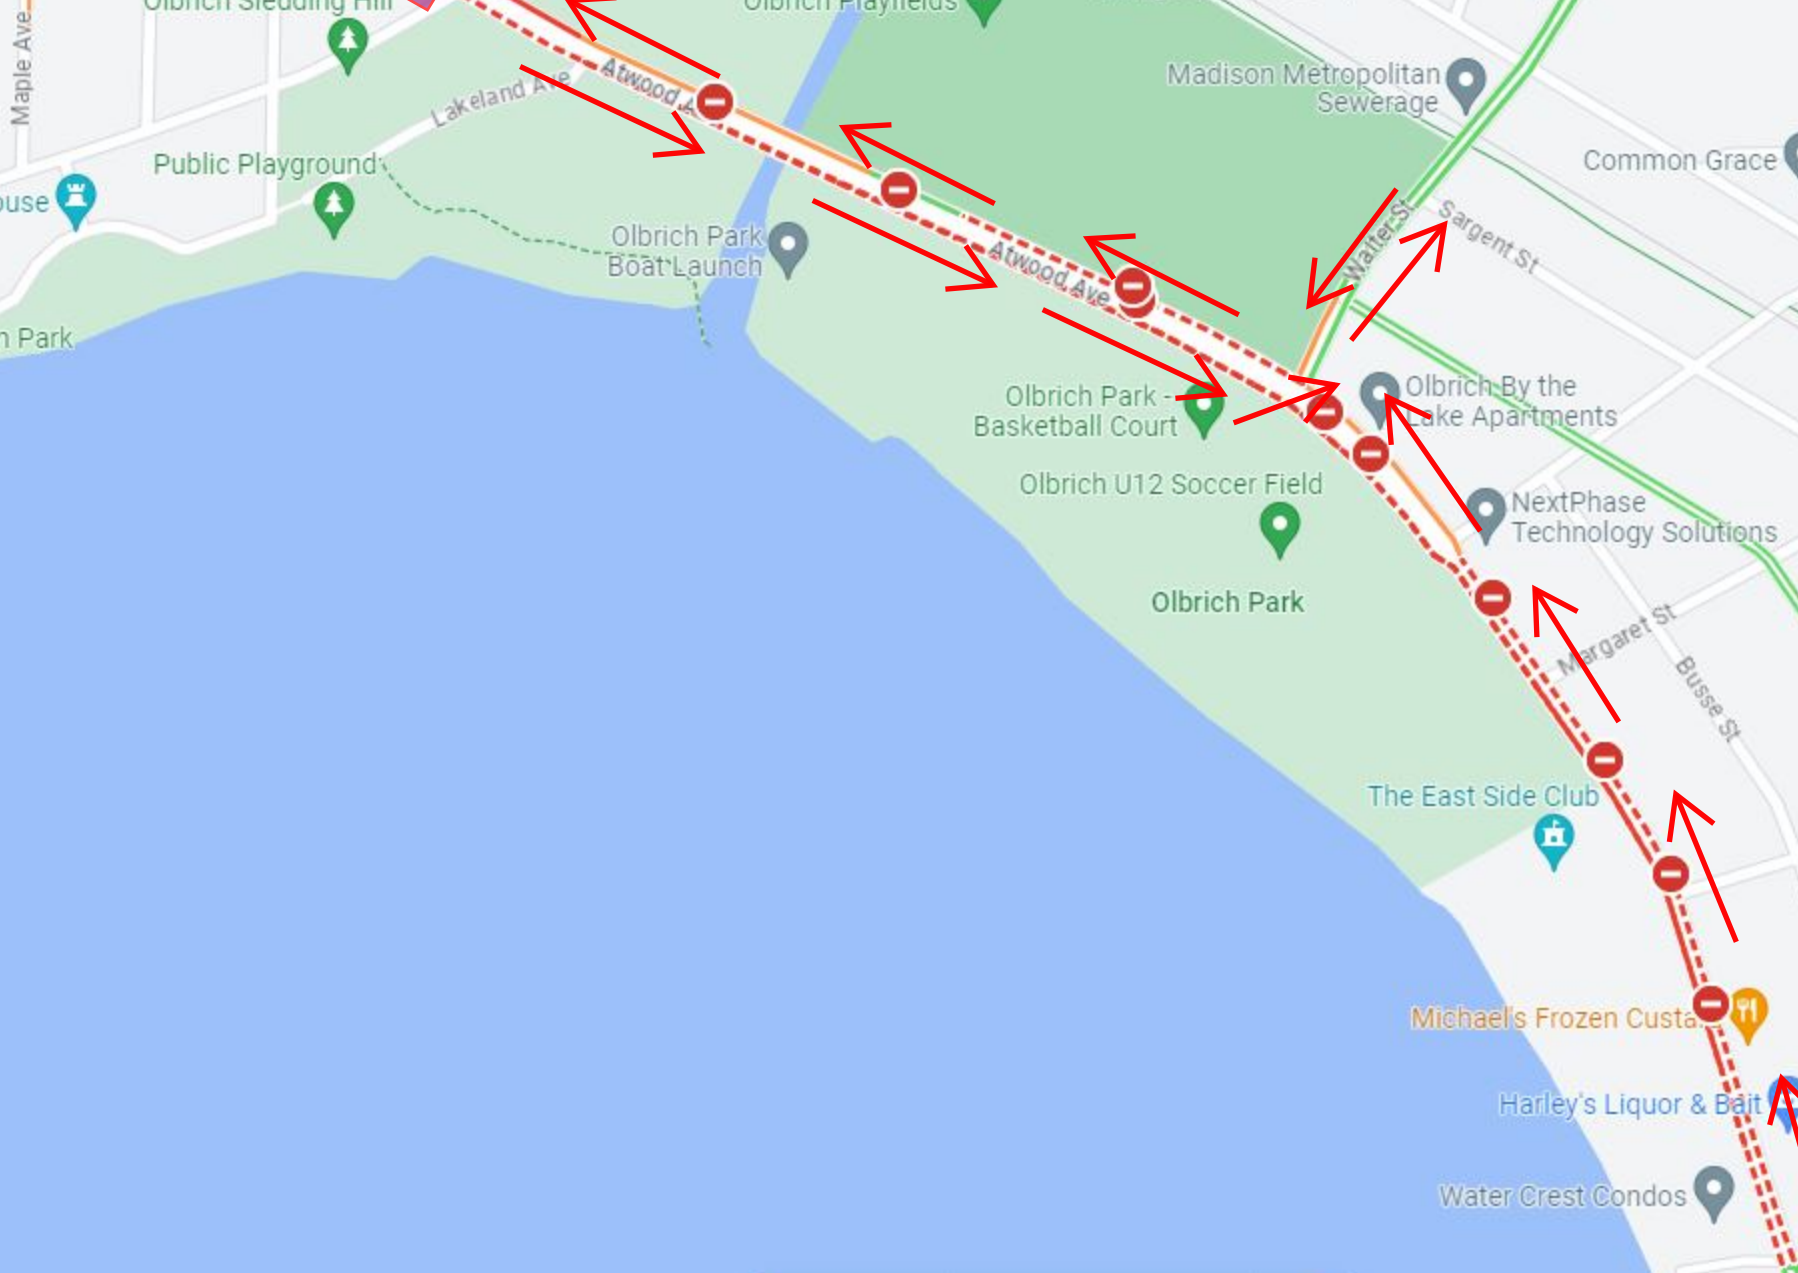

Fully Closed:
Monday, 7/31/23
thru
end of August

Live traffic Fast Slow