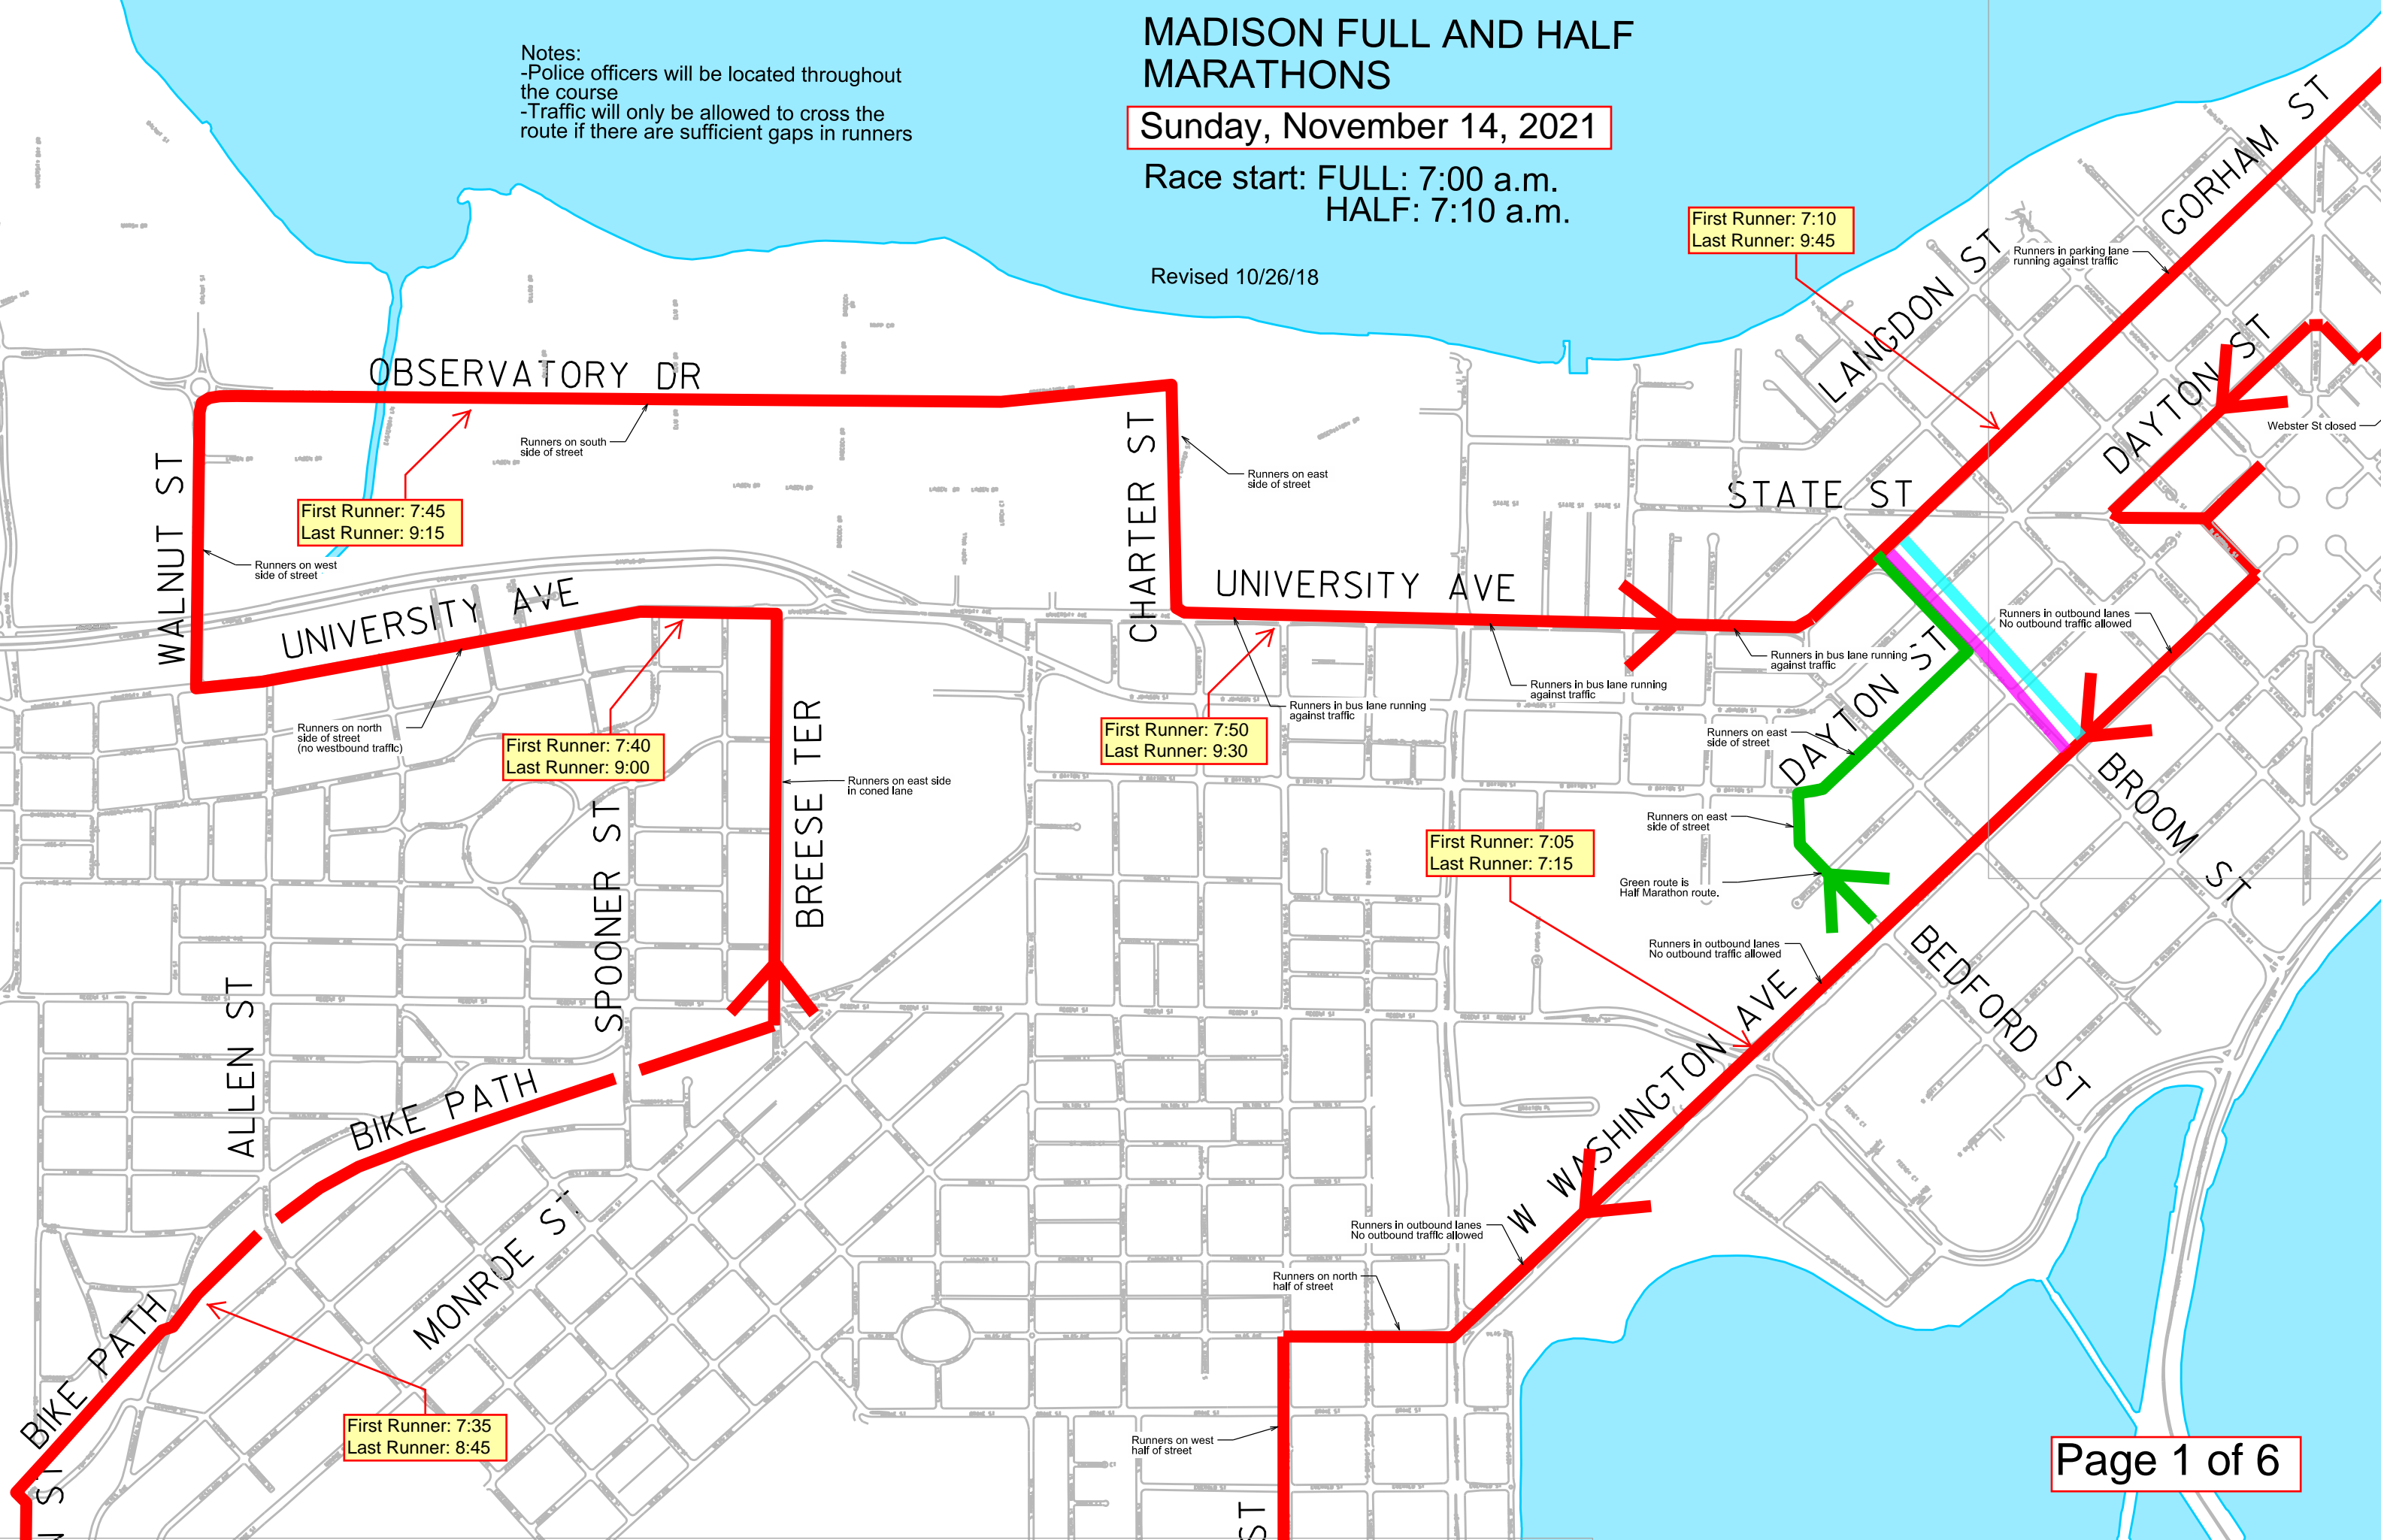

MADISON FULL AND HALF MARATHONS

Sunday, November 14, 2021

Race start: FULL: 7:00 a.m.
HALF: 7:10 a.m.

Revised 10/26/18

Notes:
-Police officers will be located throughout the course
-Traffic will only be allowed to cross the route if there are sufficient gaps in runners

Blue = location where 10K runners turn around

First Runner: 7:45
Last Runner: 10:15

First Runner: 7:20
Last Runner: 10:15

Runners in southbound lanes. No southbound traffic allowed

Runners in southbound lanes. No southbound traffic allowed

Runners in southbound lanes.
No southbound traffic allowed

Green line indicates
Half Marathon
Route

First Runner: 7:35
Last Runner: 11:00

First Runner: 8:25
Last Runner: 11:15

First Runner: 8:30
Last Runner: 11:30

First Runner: 7:40
Last Runner: 8:50

First Runner: 8:40
Last Runner: 12:00

First Runner: 8:35
Last Runner: 11:45

First Runner: 7:30
Last Runner: 10:45

First Runner: 7:45
Last Runner: 12:15