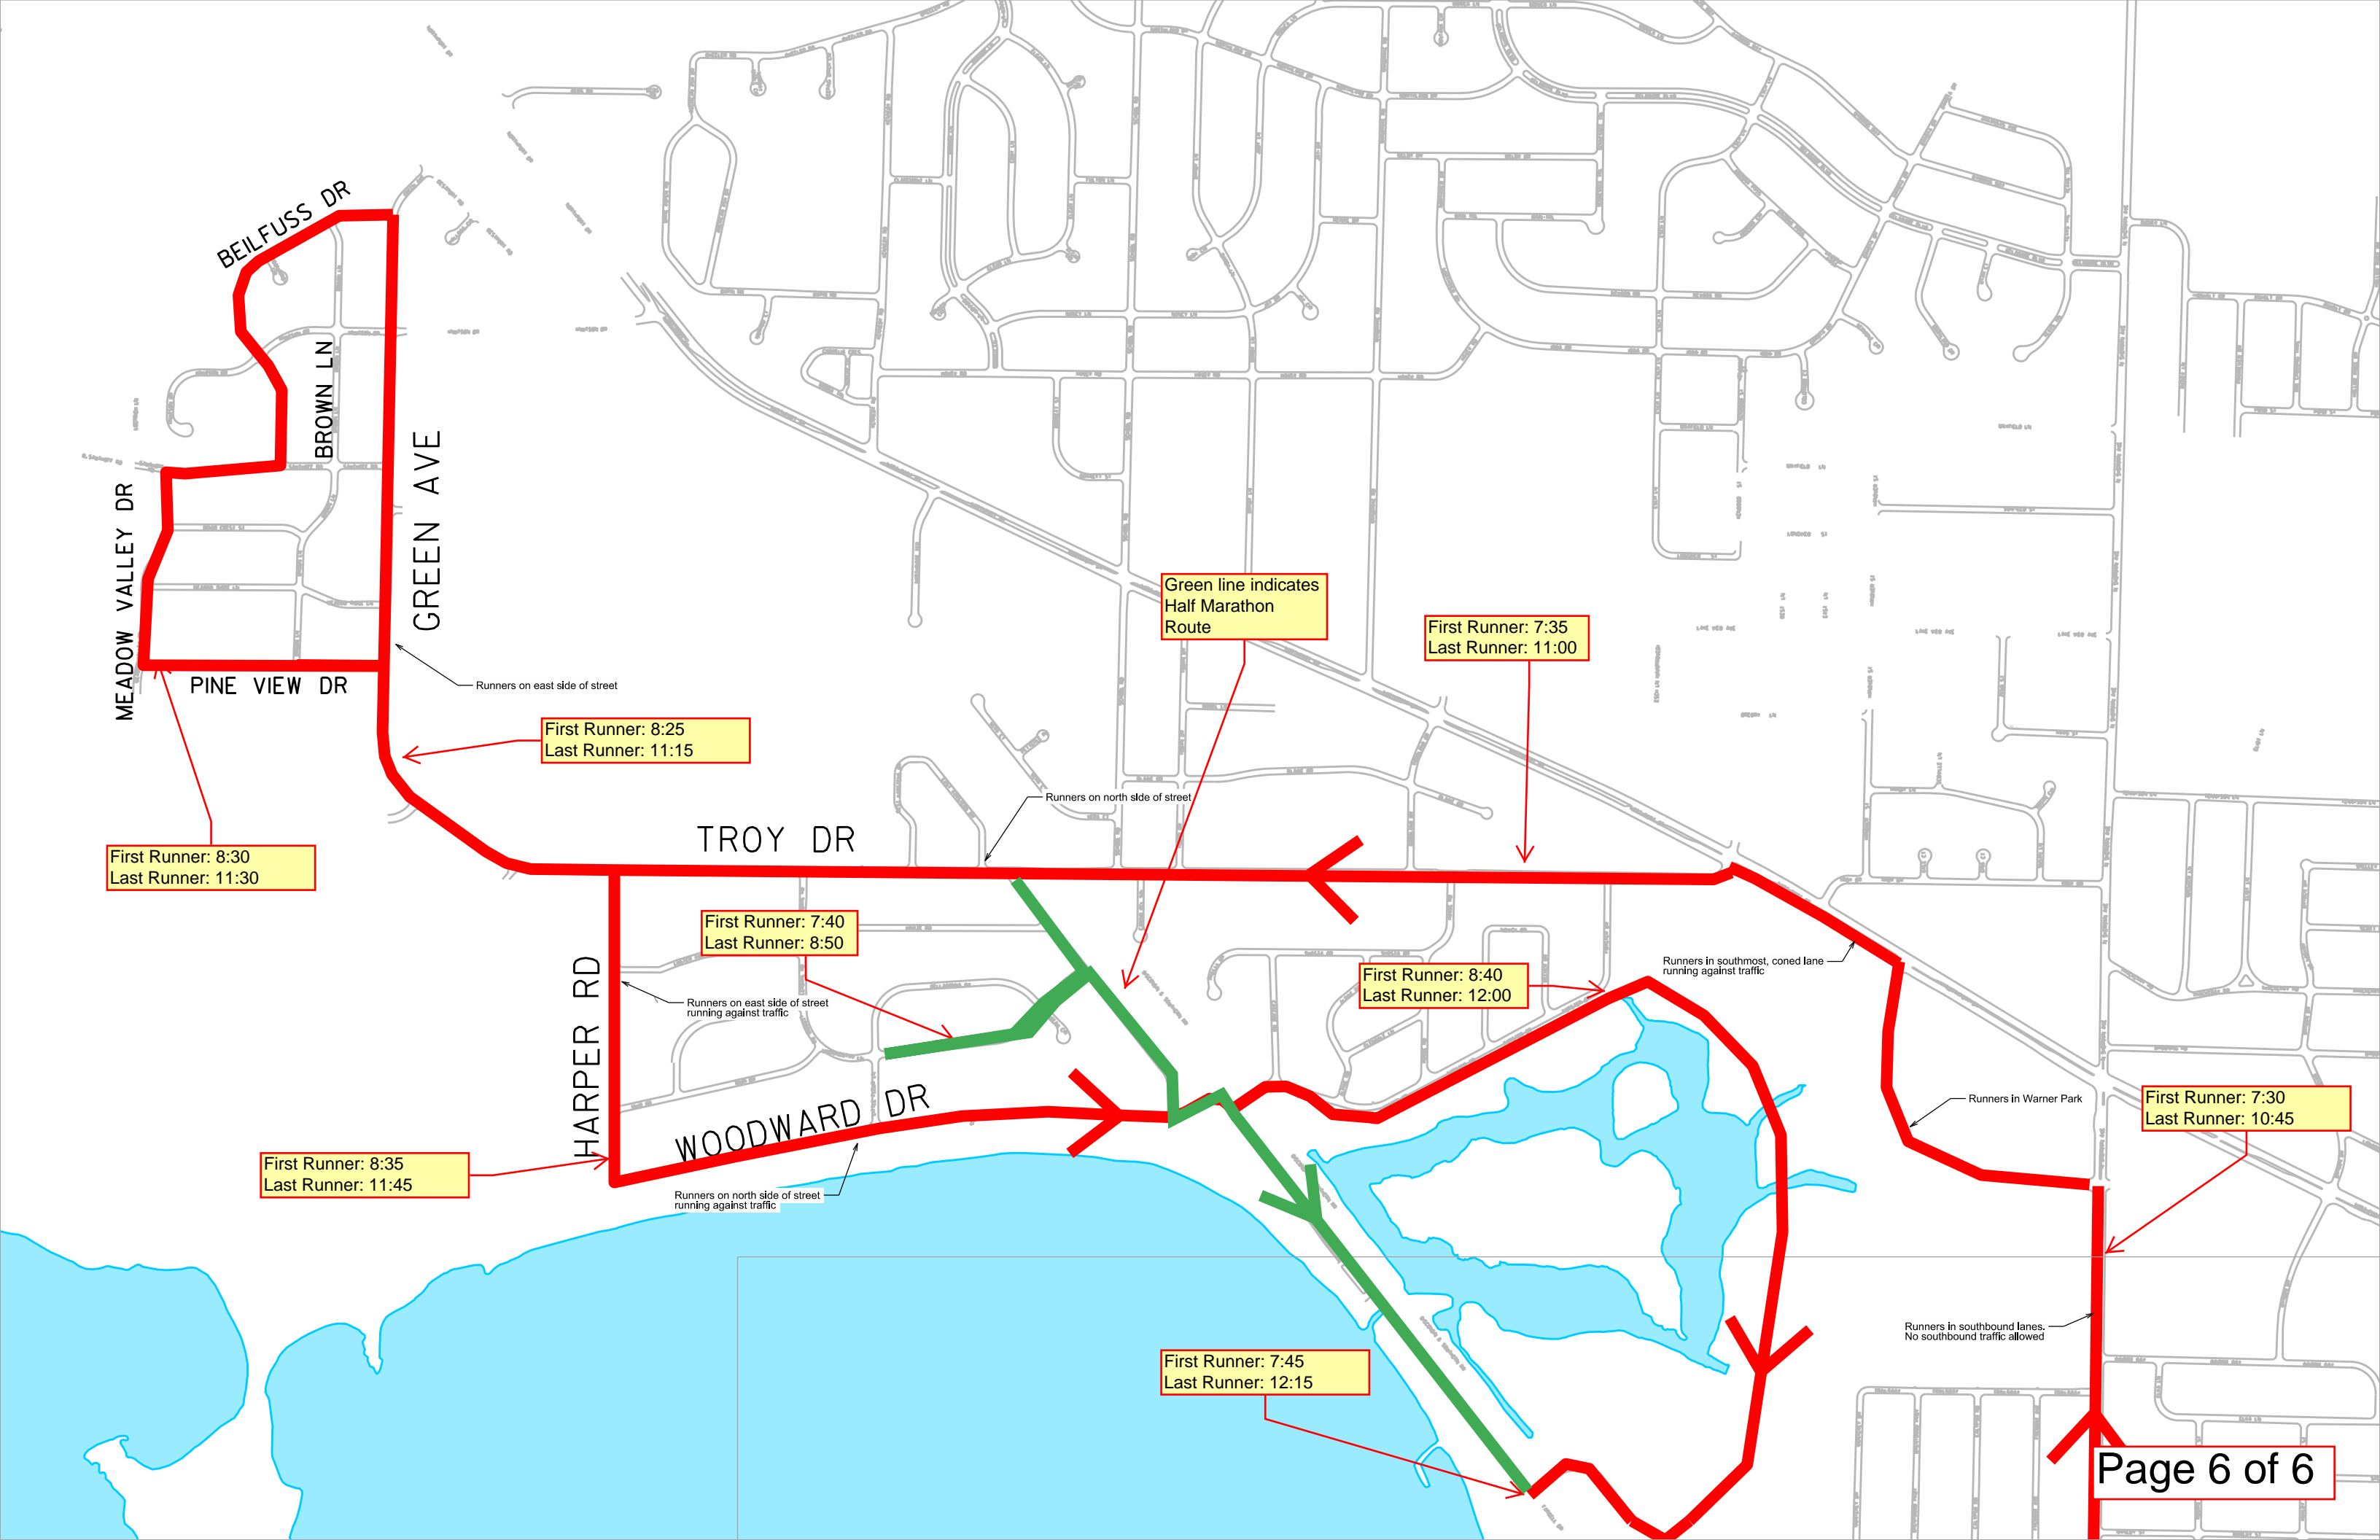

Runners in southbound lanes. No southbound traffic allowed

Runners in southbound lanes. Southbound traffic is allowed

SHERMAN AVE

FORDEM AVE

THORNTON AVE

Runners in southbound lanes.
No southbound traffic allowed

SHERMAN AVE

Runners in southbound lanes.
No southbound traffic allowed

First Runner: 7:25
Last Runner: 10:30

Runners in southbound lanes.
No southbound traffic allowed

SHERMAN AVE

Runners in southbound lanes.
No southbound traffic allowed

Runners in southbound lanes.
No southbound traffic allowed

Green line indicates
Half Marathon
Route

First Runner: 7:35
Last Runner: 11:00

First Runner: 8:25
Last Runner: 11:15

First Runner: 8:30
Last Runner: 11:30

First Runner: 7:40
Last Runner: 8:50

First Runner: 8:40
Last Runner: 12:00

First Runner: 8:35
Last Runner: 11:45

First Runner: 7:30
Last Runner: 10:45

First Runner: 7:45
Last Runner: 12:15