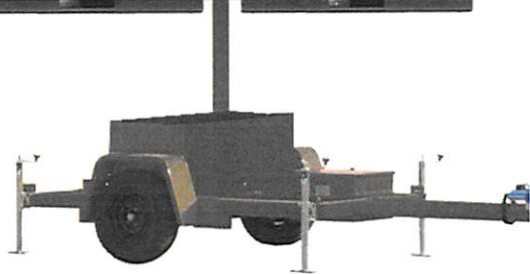

Celebrations

ENTERTAINMENT

VIDEO WALL TRAILER

TECH SPECS

- Perfect picture in direct sunlight
- Adjustable viewing angle & height
- On-board silent generator
- Fully weatherproof
- 10 minute set-up time
- On-board satellite dish