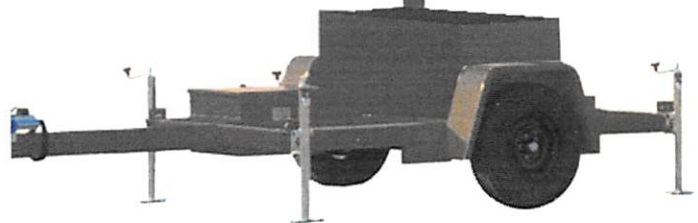

CONTACT US TODAY TO SECURE DATES

- **Discounts** for multiple bookings
- **Discounts** for weekday events
- Popular dates are booking fast!

LIMITLESS CONTENT CAPABILITIES

Any video content from any source can be displayed at any time – day or night!

608.233.5822 | INFO@CELEBRATIONSENTERTAINMENT.COM