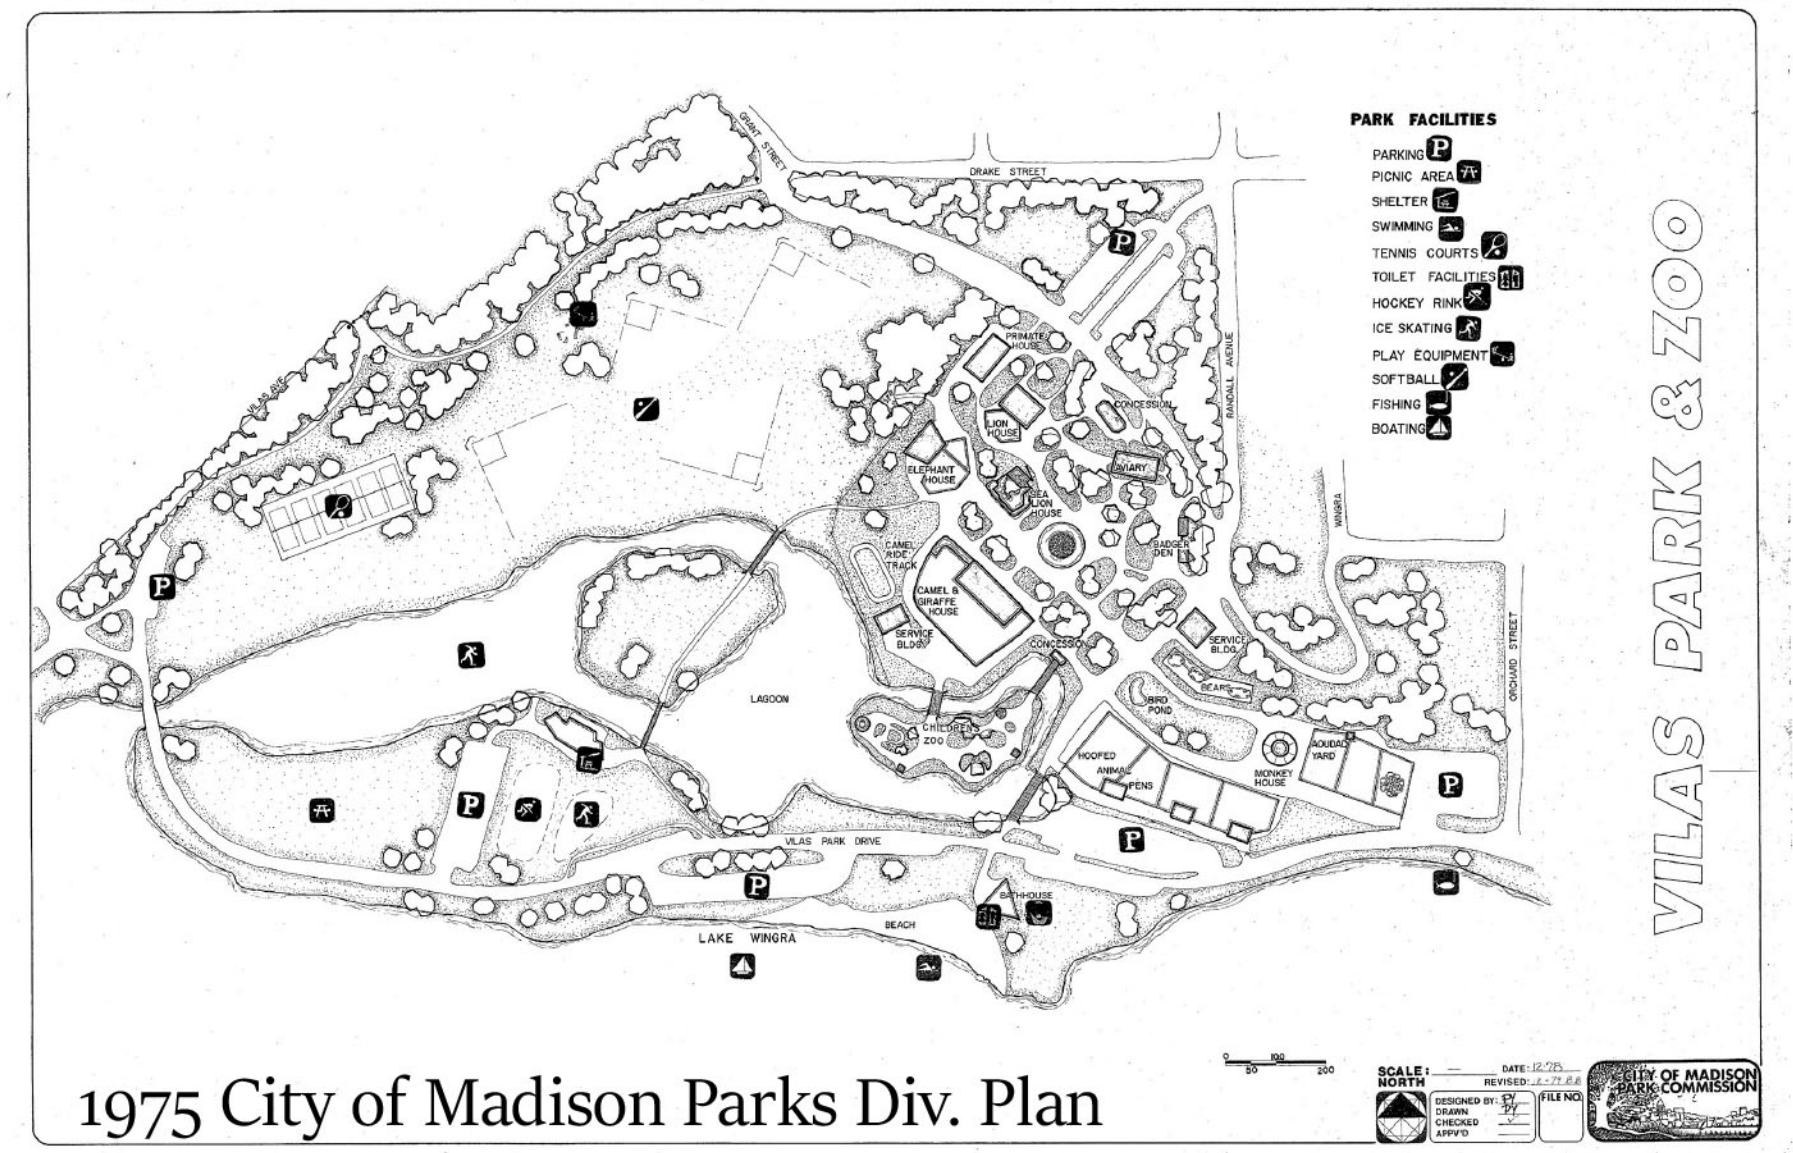

William Vilas

Anne (Fox) Vilas

Annie C. Stewart Fountain 1925

**MASTER PLAN
OF
HENRY VILAS PARK
MADISON, WISCONSIN**

1904 Plan of Madison

1955 A.L. Johnson Plan

1904 O.C. Simonds Plan

O.C. Simonds

Vilas Park 1908

Indian Mounds

1975 City of Madison Parks Div. Plan

1905 O.C. Simonds Plan

1906 O.C. Simonds Plan

Old-Woman-in-a-Shoe 1962

Speed Skating Medalist

1979 City of Madison Parks Div. Plan

**HISTORICAL/CULTURE
STATION**