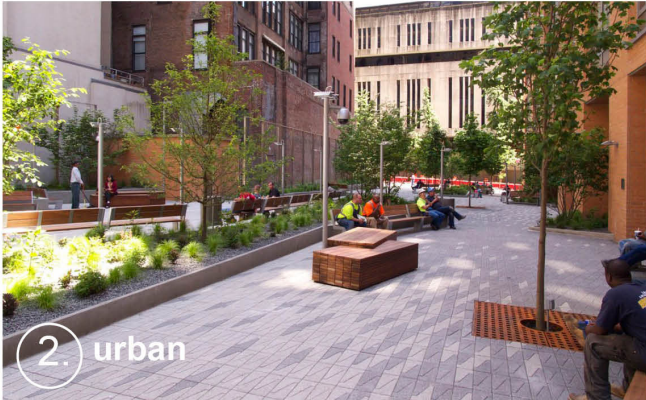

A photograph of a multi-story brick building with a courtyard in front. The text "EXISTING SITE REVIEW" is overlaid in a white box. The building has several windows and a red awning over an entrance that says "MADISON SENIOR CENTER". There are trees and benches in the courtyard.

EXISTING SURVEY

EXISTING SITE PHOTOS

VIEW FROM W. MIFFLIN ST.

VIEW FROM W. DAYTON ST.

2022

MADISON SENIOR CENTER COURTYARD

EXISTING SITE PHOTOS

LOOKING INTO THE COURTYARD FROM W. MIFFLIN ST.

2022

LOOKING OUT OF THE COURTYARD FROM MSCC ENTRY

MADISON SENIOR CENTER COURTYARD

EXISTING SITE PHOTOS

MAIN COURTYARD

2022

MADISON SENIOR CENTER COURTYARD

MADISON SENIOR CENTER COURTYARD ANALYSIS

VISUAL
PREFERENCE
SURVEY

MADISON SENIOR CENTER

VISUAL PREFERENCE SURVEY - FEELING

- ①. PLAYFUL
- ②. URBAN
- ③. NATURALISTIC
- ④. SIMPLE

SELECT 1

VISUAL PREFERENCE SURVEY - LANDSCAPE

- ⑤. TREE CANOPY
- ⑥. TREE + GROUNDCOVER
- ⑦. CENTRAL GREEN
- ⑧. NATURALISTIC PLANTING