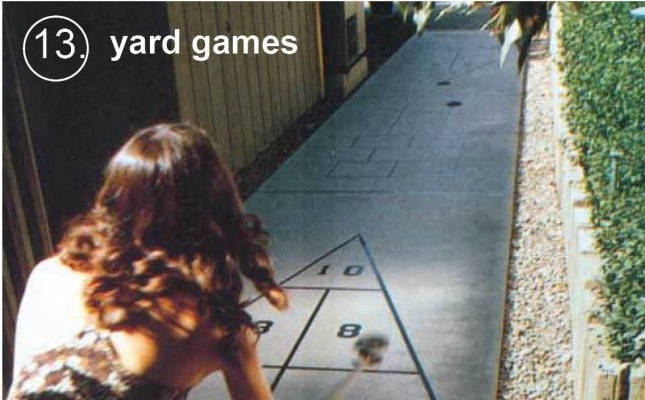

VISUAL
PREFERENCE
SURVEY

MADISON SENIOR CENTER

VISUAL PREFERENCE SURVEY - FEELING

- ①. PLAYFUL
- ②. URBAN
- ③. NATURALISTIC
- ④. SIMPLE

SELECT 1

VISUAL PREFERENCE SURVEY - LANDSCAPE

- ⑤. TREE CANOPY
- ⑥. TREE + GROUNDCOVER
- ⑦. CENTRAL GREEN
- ⑧. NATURALISTIC PLANTING

SELECT 1

VISUAL PREFERENCE SURVEY – SITE ELEMENTS

- 9. PLAYGROUND
- 10. OUTDOOR GRILLS
- 11. FIXED SEATING
- 12. GARDENING

SELECT ALL THAT APPLY

VISUAL PREFERENCE SURVEY - ACTIVITIES

- 13 YARD GAMES
- 14 YOGA
- 15 MOVIE NIGHT
- 16 FOOD TRUCK ACCESS

SELECT ALL THAT APPLY

VISUAL PREFERENCE SURVEY - ACTIVITIES

ARE THERE ANY
OTHER PROGRAMS OR
ACTIVITIES YOU
WOULD LIKE TO SEE IN
THIS SPACE?

QUESTIONS
AND
COMMENTS

MADISON SENIOR CENTER

EXISTING SITE AERIAL