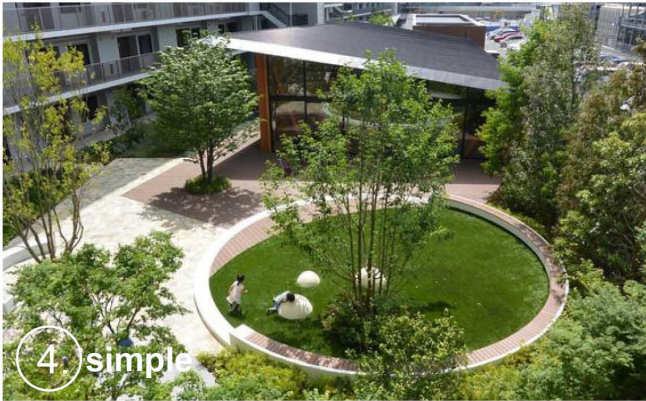

A photograph of a multi-story brick building with a courtyard in front. The text "EXISTING SITE REVIEW" is overlaid in a white box. The building has several windows and a red awning over an entrance that says "MADISON SENIOR CENTER". There are trees and benches in the courtyard.

EXISTING SURVEY

EXISTING SITE PHOTOS

VIEW FROM W. MIFFLIN ST.

VIEW FROM W. DAYTON ST.

2022

MADISON SENIOR CENTER COURTYARD

EXISTING SITE PHOTOS

LOOKING INTO THE COURTYARD FROM W. MIFFLIN ST.

2022

LOOKING OUT OF THE COURTYARD FROM MSCC ENTRY

MADISON SENIOR CENTER COURTYARD

EXISTING SITE PHOTOS

MAIN COURTYARD

2022

MADISON SENIOR CENTER COURTYARD

MADISON SENIOR CENTER COURTYARD ANALYSIS

VISUAL
PREFERENCE
SURVEY

MADISON SENIOR CENTER

VISUAL PREFERENCE SURVEY - FEELING

- ①. PLAYFUL
- ②. URBAN
- ③. NATURALISTIC
- ④. SIMPLE

SELECT 1

VISUAL PREFERENCE SURVEY - LANDSCAPE

- ⑤. TREE CANOPY
- ⑥. TREE + GROUNDCOVER
- ⑦. CENTRAL GREEN
- ⑧. NATURALISTIC PLANTING