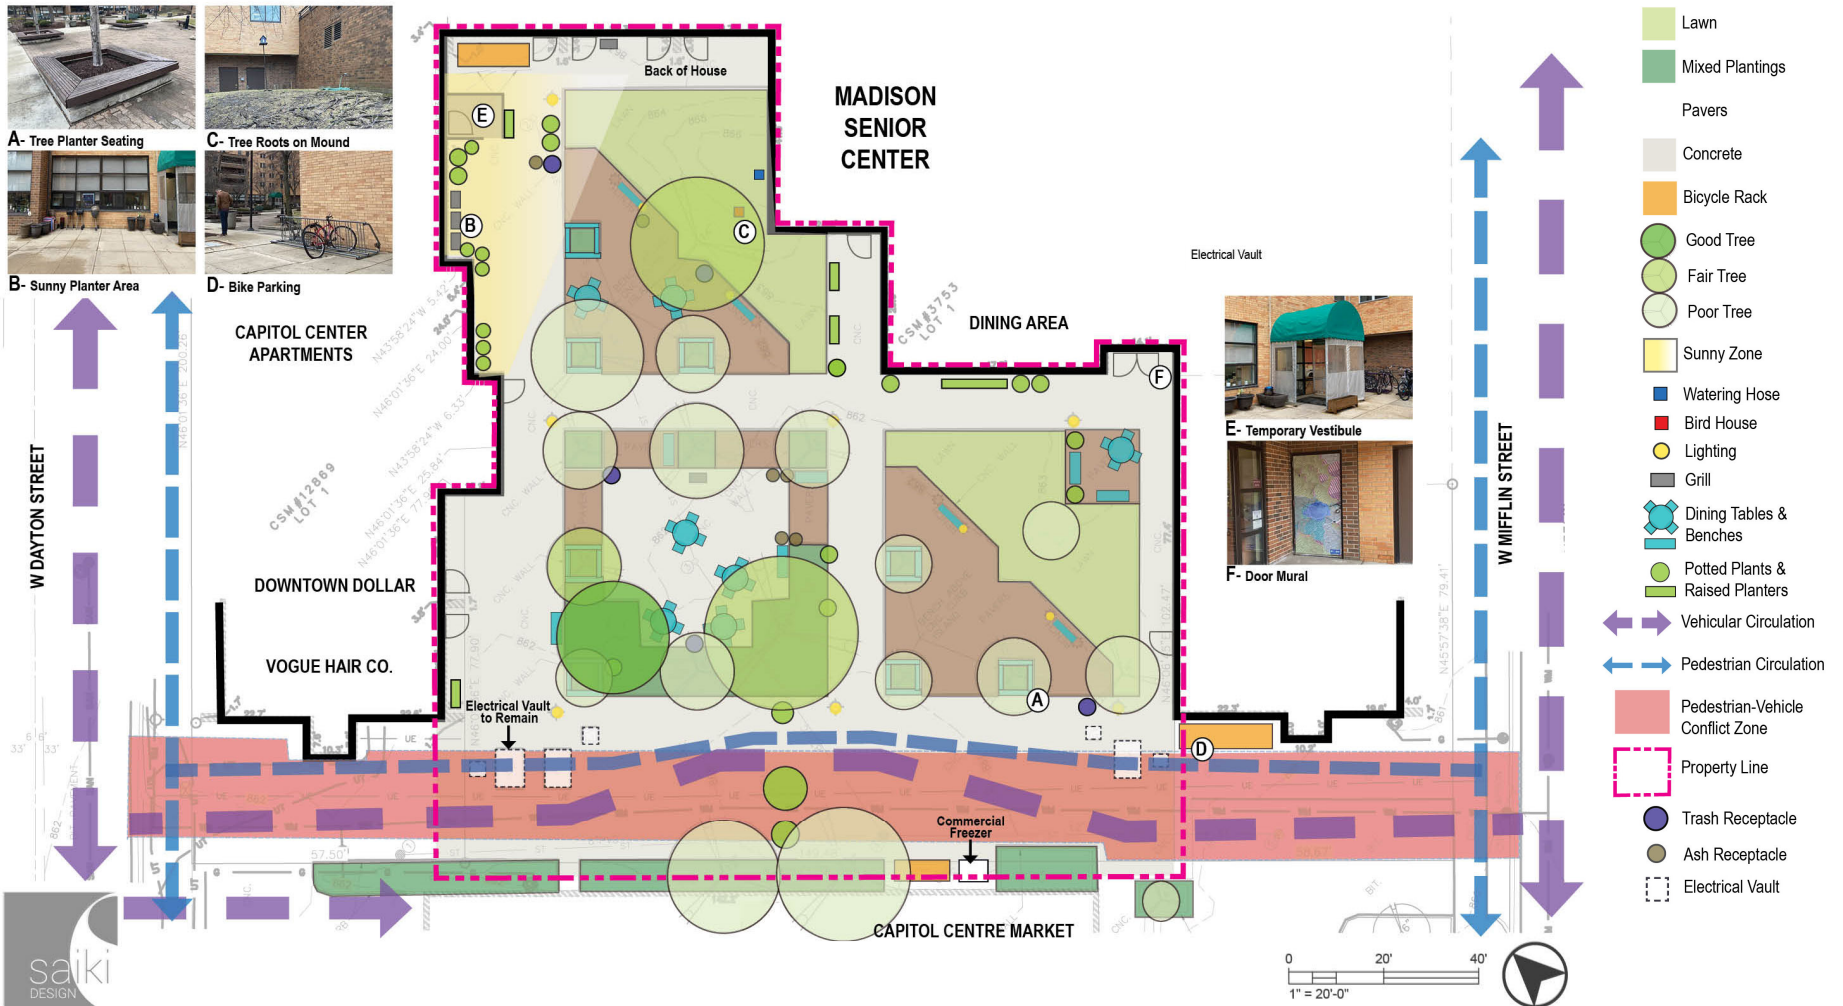

EXISTING SURVEY

EXISTING SITE PHOTOS

VIEW FROM W. MIFFLIN ST.

VIEW FROM W. DAYTON ST.

2022

MADISON SENIOR CENTER COURTYARD

EXISTING SITE PHOTOS

LOOKING INTO THE COURTYARD FROM W. MIFFLIN ST.

2022

LOOKING OUT OF THE COURTYARD FROM MSCC ENTRY

MADISON SENIOR CENTER COURTYARD

EXISTING SITE PHOTOS

MAIN COURTYARD

2022

MADISON SENIOR CENTER COURTYARD

MADISON SENIOR CENTER COURTYARD ANALYSIS

VISUAL
PREFERENCE
SURVEY

MADISON SENIOR CENTER

VISUAL PREFERENCE SURVEY - FEELING

- ①. PLAYFUL
- ②. URBAN
- ③. NATURALISTIC
- ④. SIMPLE

SELECT 1

VISUAL PREFERENCE SURVEY - LANDSCAPE

- ⑤. TREE CANOPY
- ⑥. TREE + GROUNDCOVER
- ⑦. CENTRAL GREEN
- ⑧. NATURALISTIC PLANTING

SELECT 1

VISUAL PREFERENCE SURVEY – SITE ELEMENTS

- 9. PLAYGROUND
- 10. OUTDOOR GRILLS
- 11. FIXED SEATING
- 12. GARDENING

SELECT ALL THAT APPLY

VISUAL PREFERENCE SURVEY - ACTIVITIES

- 13 YARD GAMES
- 14 YOGA
- 15 MOVIE NIGHT
- 16 FOOD TRUCK ACCESS