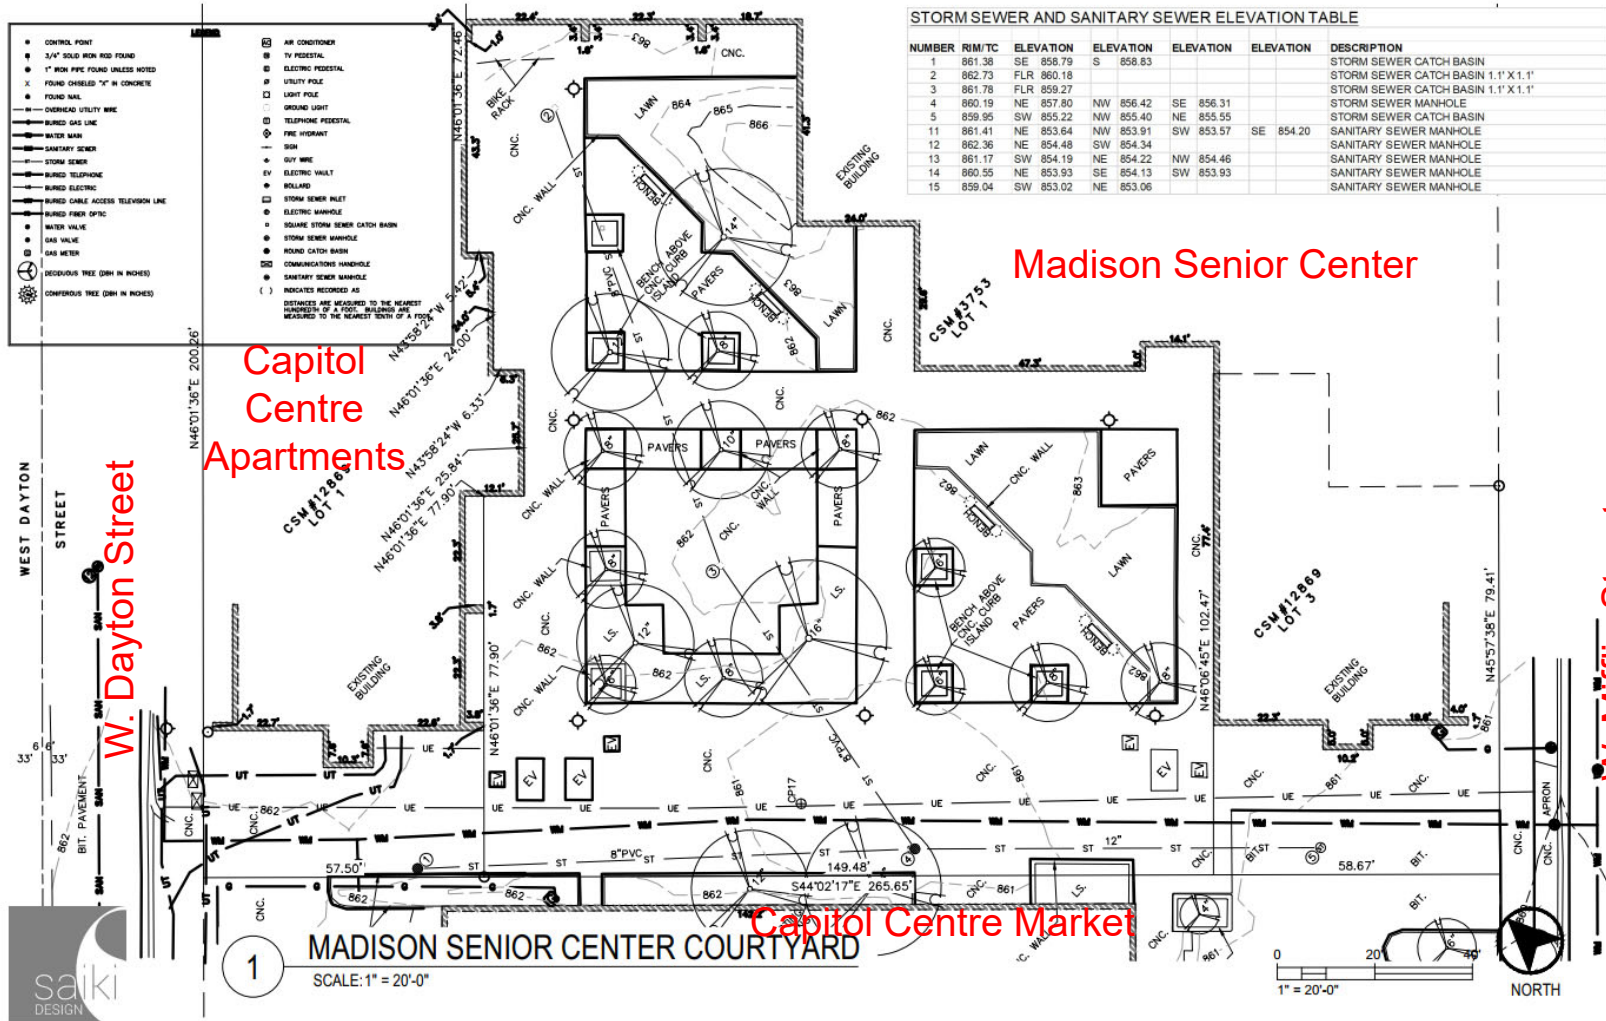

EXISTING SITE REVIEW

MADISON SENIOR CENTER

EXISTING SITE AERIAL

2022

MADISON SENIOR CENTER COURTYARD

EXISTING SITE AERIAL

2022

MADISON SENIOR CENTER COURTYARD

EXISTING SURVEY

EXISTING SITE PHOTOS

VIEW FROM W. MIFFLIN ST.

VIEW FROM W. DAYTON ST.

2022

MADISON SENIOR CENTER COURTYARD

EXISTING SITE PHOTOS

LOOKING INTO THE COURTYARD FROM W. MIFFLIN ST.