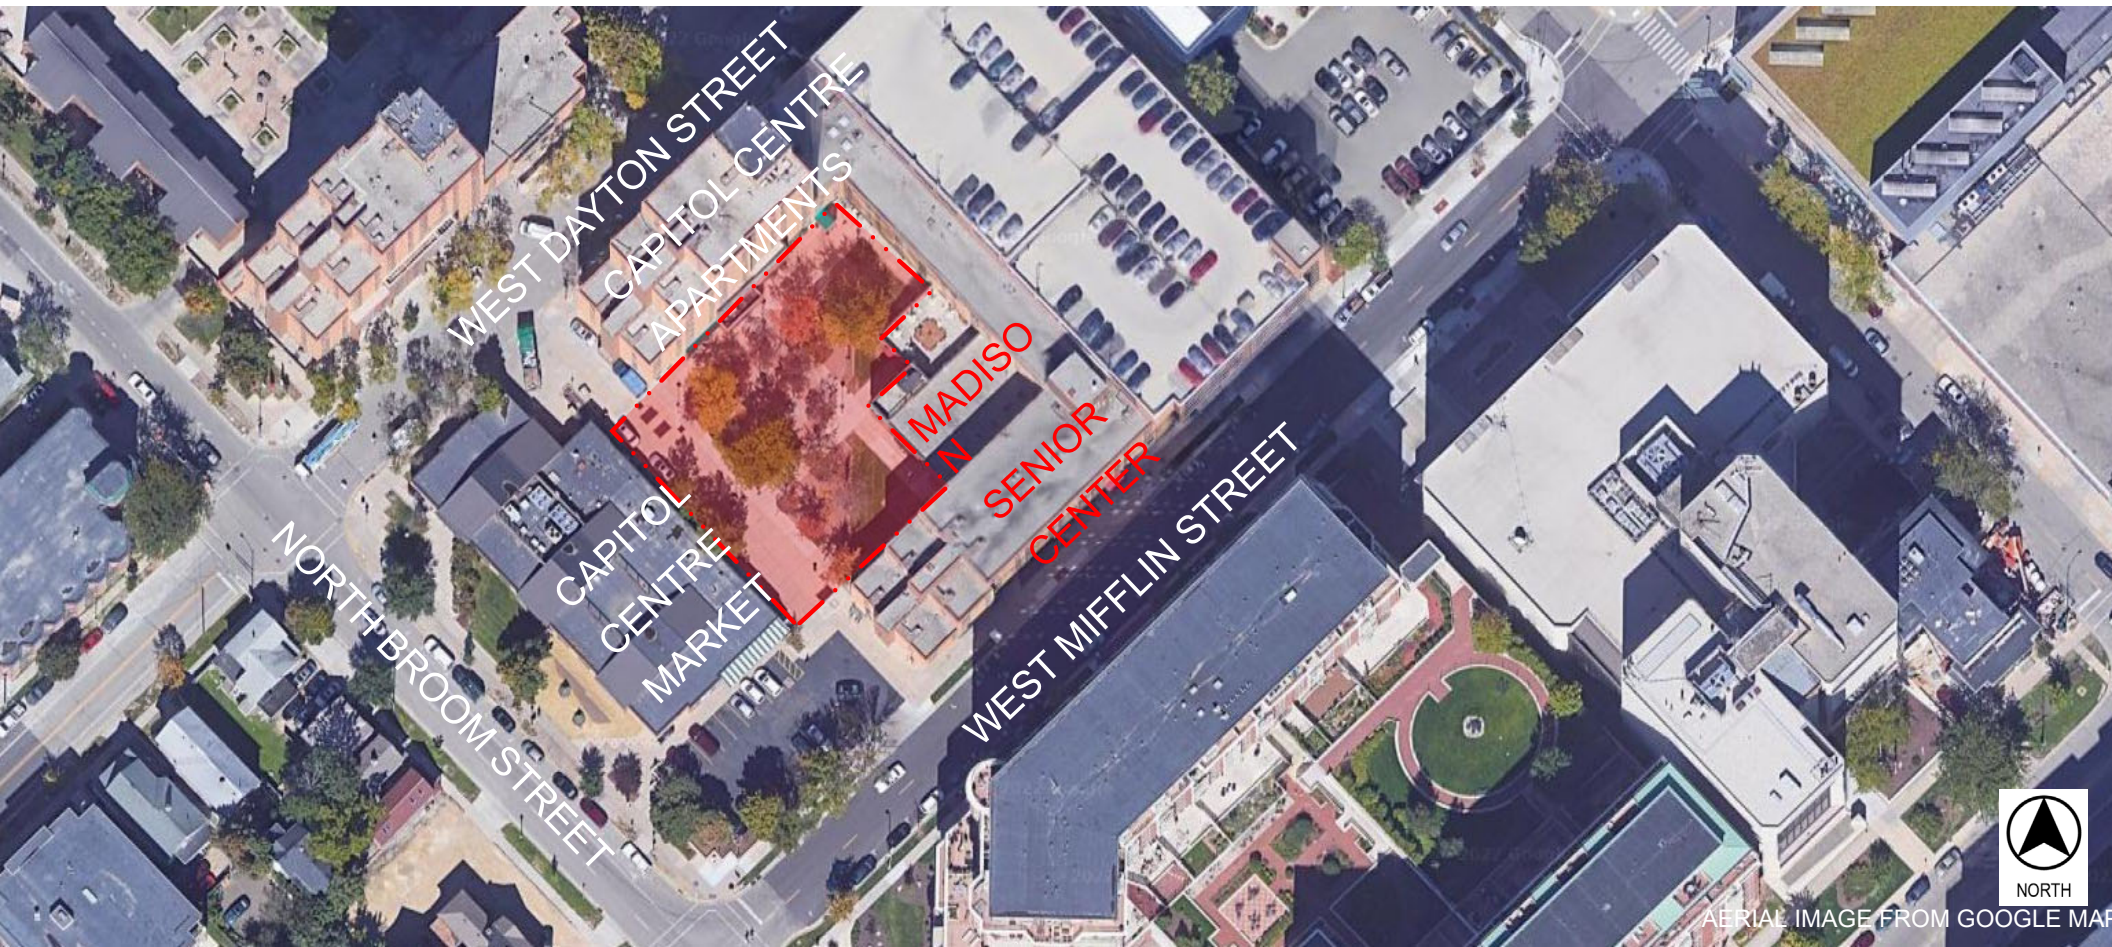

A photograph of a multi-story brick building with a courtyard in front. The text "EXISTING SITE REVIEW" is overlaid in a white box. The building has several windows and a red awning over an entrance that says "MADISON SENIOR CENTER". There are trees and benches in the courtyard.

EXISTING SITE REVIEW

MADISON SENIOR CENTER

EXISTING SITE AERIAL

2022

MADISON SENIOR CENTER COURTYARD

EXISTING SITE AERIAL

2022

MADISON SENIOR CENTER COURTYARD

EXISTING SURVEY

EXISTING SITE PHOTOS

VIEW FROM W. MIFFLIN ST.

VIEW FROM W. DAYTON ST.

2022

MADISON SENIOR CENTER COURTYARD

EXISTING SITE PHOTOS

LOOKING INTO THE COURTYARD FROM W. MIFFLIN ST.

2022

LOOKING OUT OF THE COURTYARD FROM MSCC ENTRY

MADISON SENIOR CENTER COURTYARD

EXISTING SITE PHOTOS

MAIN COURTYARD

2022

MADISON SENIOR CENTER COURTYARD

MADISON SENIOR CENTER COURTYARD ANALYSIS