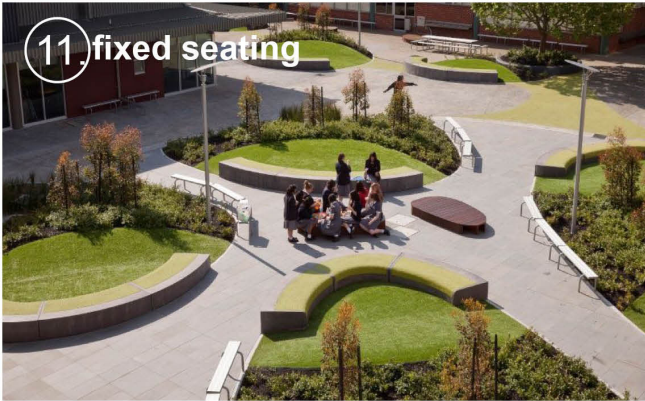

2022

LOOKING OUT OF THE COURTYARD FROM MSCC ENTRY

MADISON SENIOR CENTER COURTYARD

EXISTING SITE PHOTOS

MAIN COURTYARD

2022

MADISON SENIOR CENTER COURTYARD

MADISON SENIOR CENTER COURTYARD ANALYSIS

VISUAL
PREFERENCE
SURVEY

MADISON SENIOR CENTER

VISUAL PREFERENCE SURVEY - FEELING

- ①. PLAYFUL
- ②. URBAN
- ③. NATURALISTIC
- ④. SIMPLE

SELECT 1

VISUAL PREFERENCE SURVEY - LANDSCAPE

- ⑤. TREE CANOPY
- ⑥. TREE + GROUNDCOVER
- ⑦. CENTRAL GREEN
- ⑧. NATURALISTIC PLANTING

SELECT 1

VISUAL PREFERENCE SURVEY – SITE ELEMENTS

- 9. PLAYGROUND
- 10. OUTDOOR GRILLS
- 11. FIXED SEATING
- 12. GARDENING

SELECT ALL THAT APPLY

VISUAL PREFERENCE SURVEY - ACTIVITIES

- 13 YARD GAMES
- 14 YOGA
- 15 MOVIE NIGHT
- 16 FOOD TRUCK ACCESS