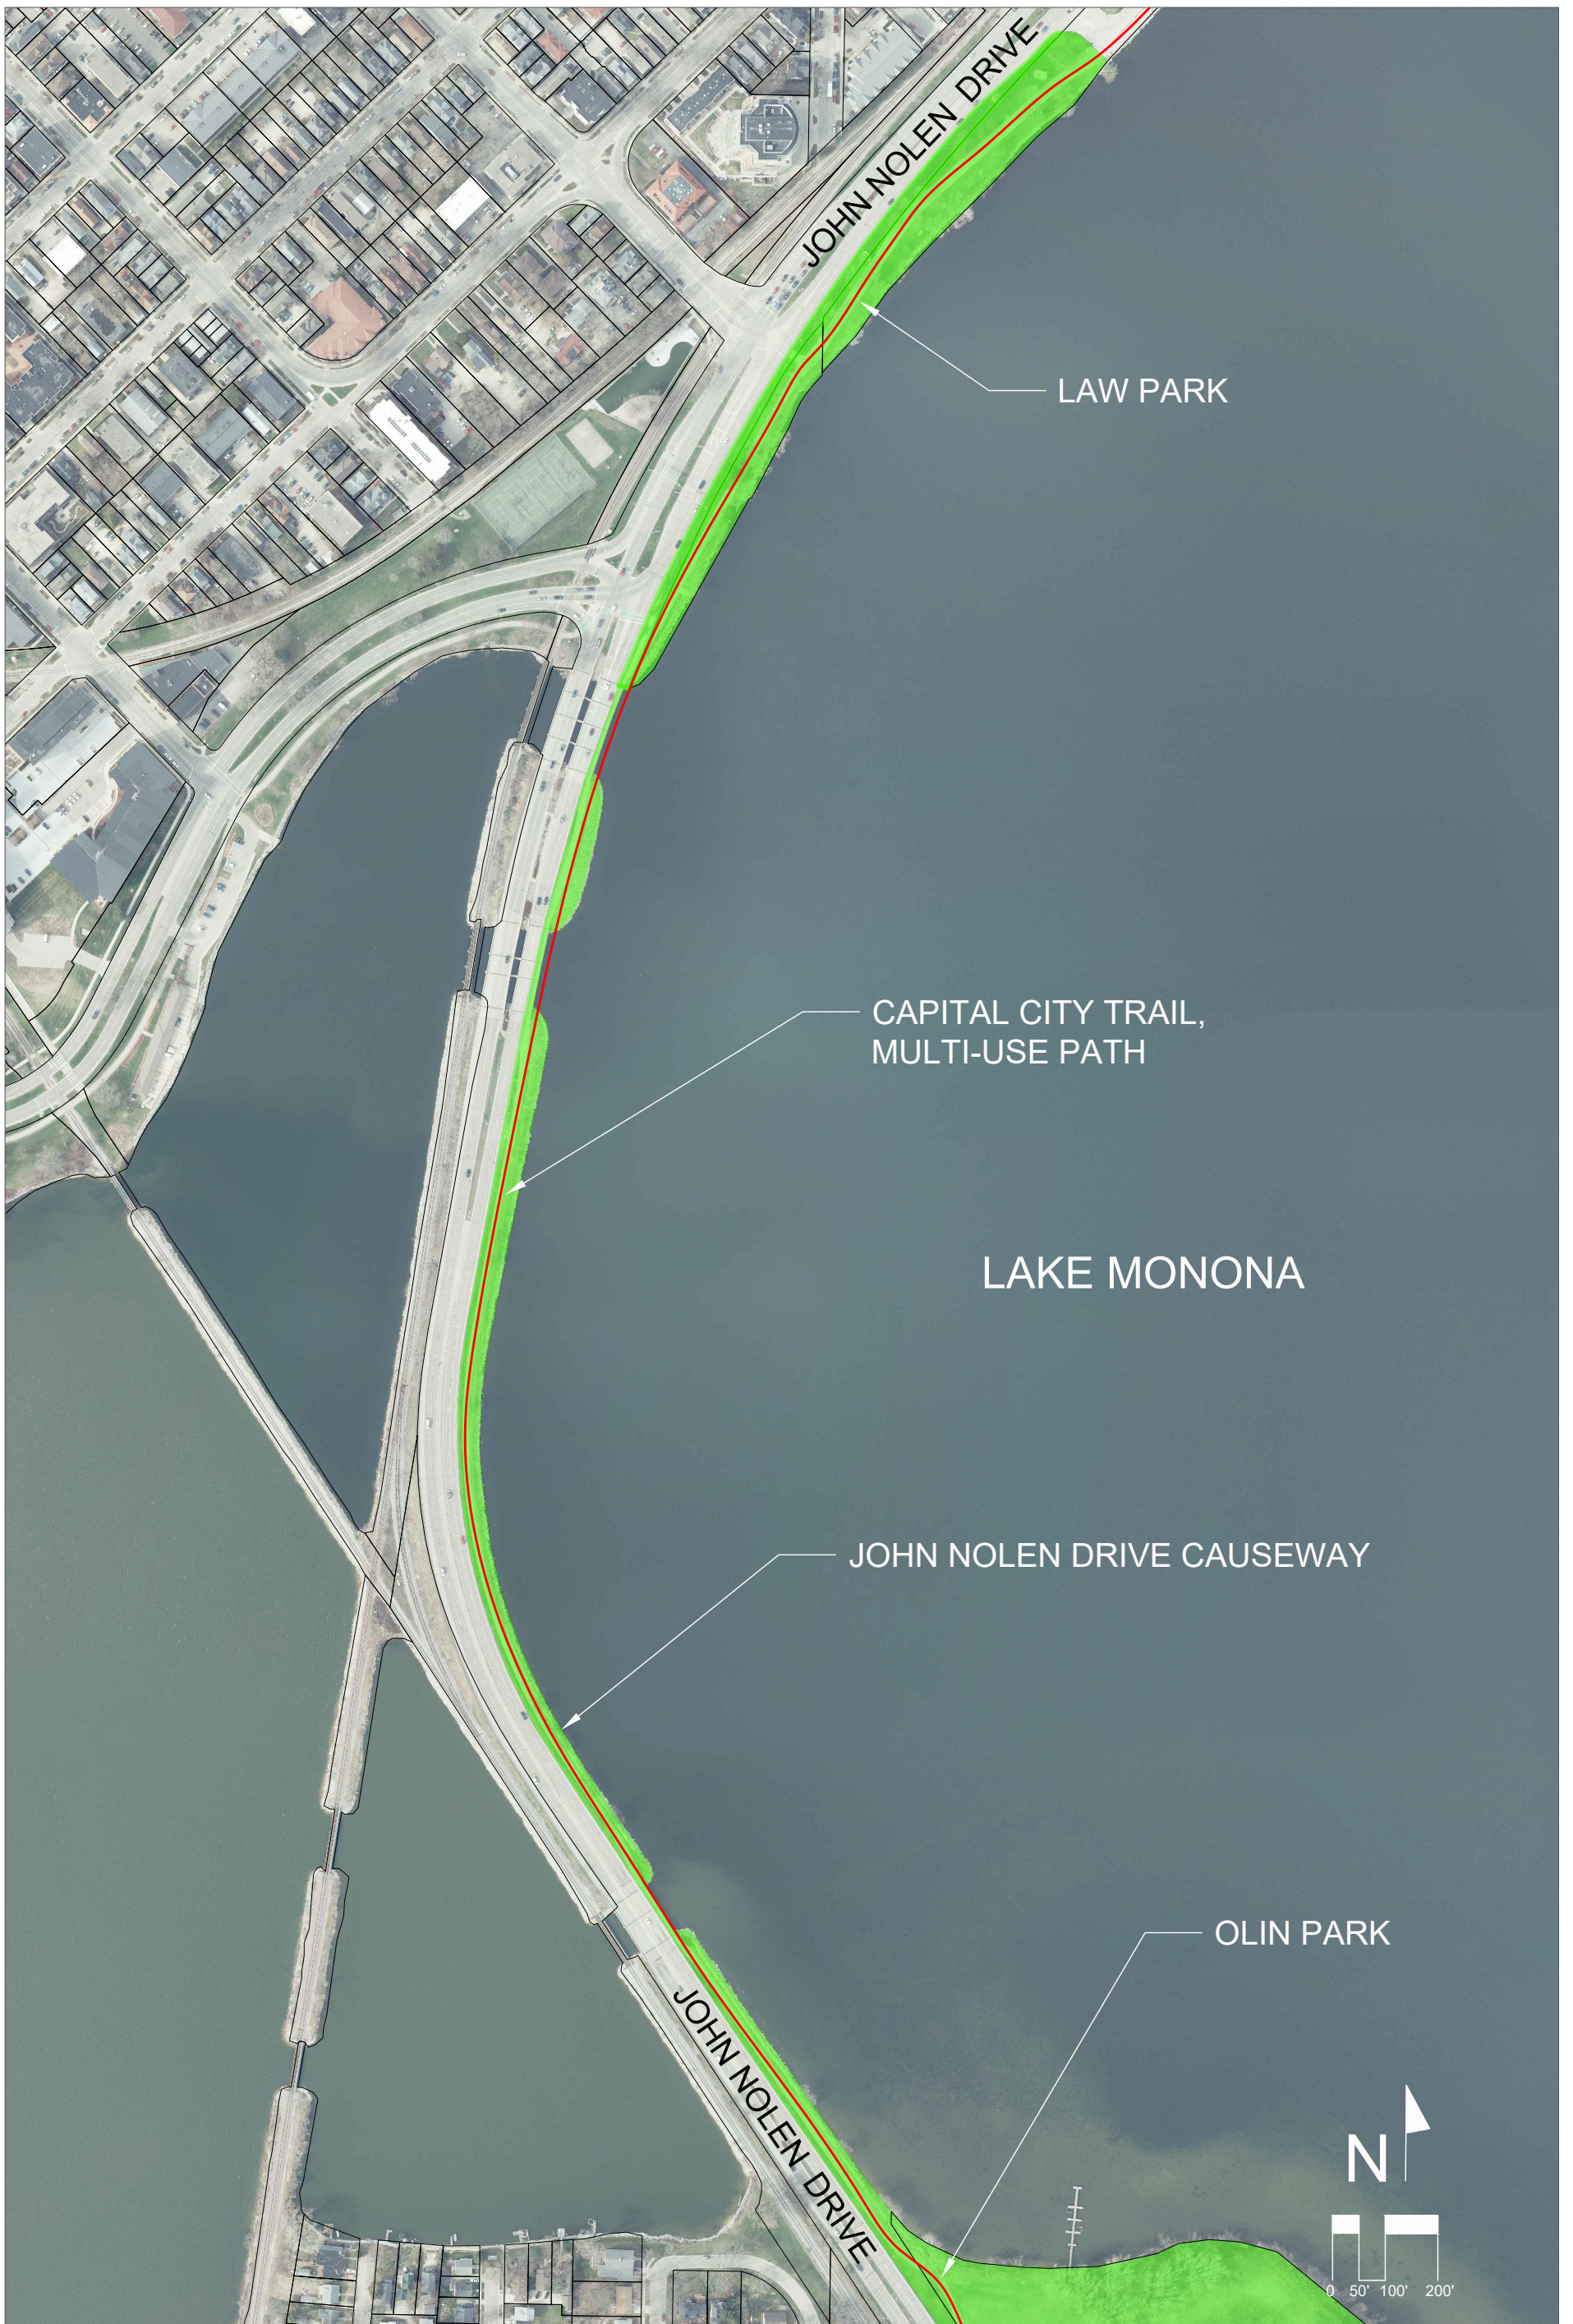

LAKE MENDOTA

LAW PARK

AIR SPACE OVER JOHN NOLEN DR.

POTENTIAL MONONA TERRACE EXPANSION

MONONA TERRACE COMMUNITY AND CONVENTION CENTER

CAPITAL CITY TRAIL, MULTI-USE PATH

LAW PARK

LAKE MONONA

JOHN NOLEN DRIVE CAUSEWAY

MONONA BAY

OLIN PARK

OLIN PARK FACILITY

KEY

- LAKE MONONA WATERFRONT PLANNING AREA
- MONONA TERRACE COMMUNITY AND CONVENTION CENTER EXPANSION AREA
- CAPITAL CITY TRAIL

KEY

- LAKE MONONA WATERFRONT PLANNING AREA
- MONONA TERRACE COMMUNITY AND CONVENTION CENTER EXPANSION AREA
- CAPITAL CITY TRAIL

KEY

- LAKE MONONA WATERFRONT PLANNING AREA
- CAPITAL CITY TRAIL

KEY

- LAKE MONONA WATERFRONT PLANNING AREA
- CAPITAL CITY TRAIL