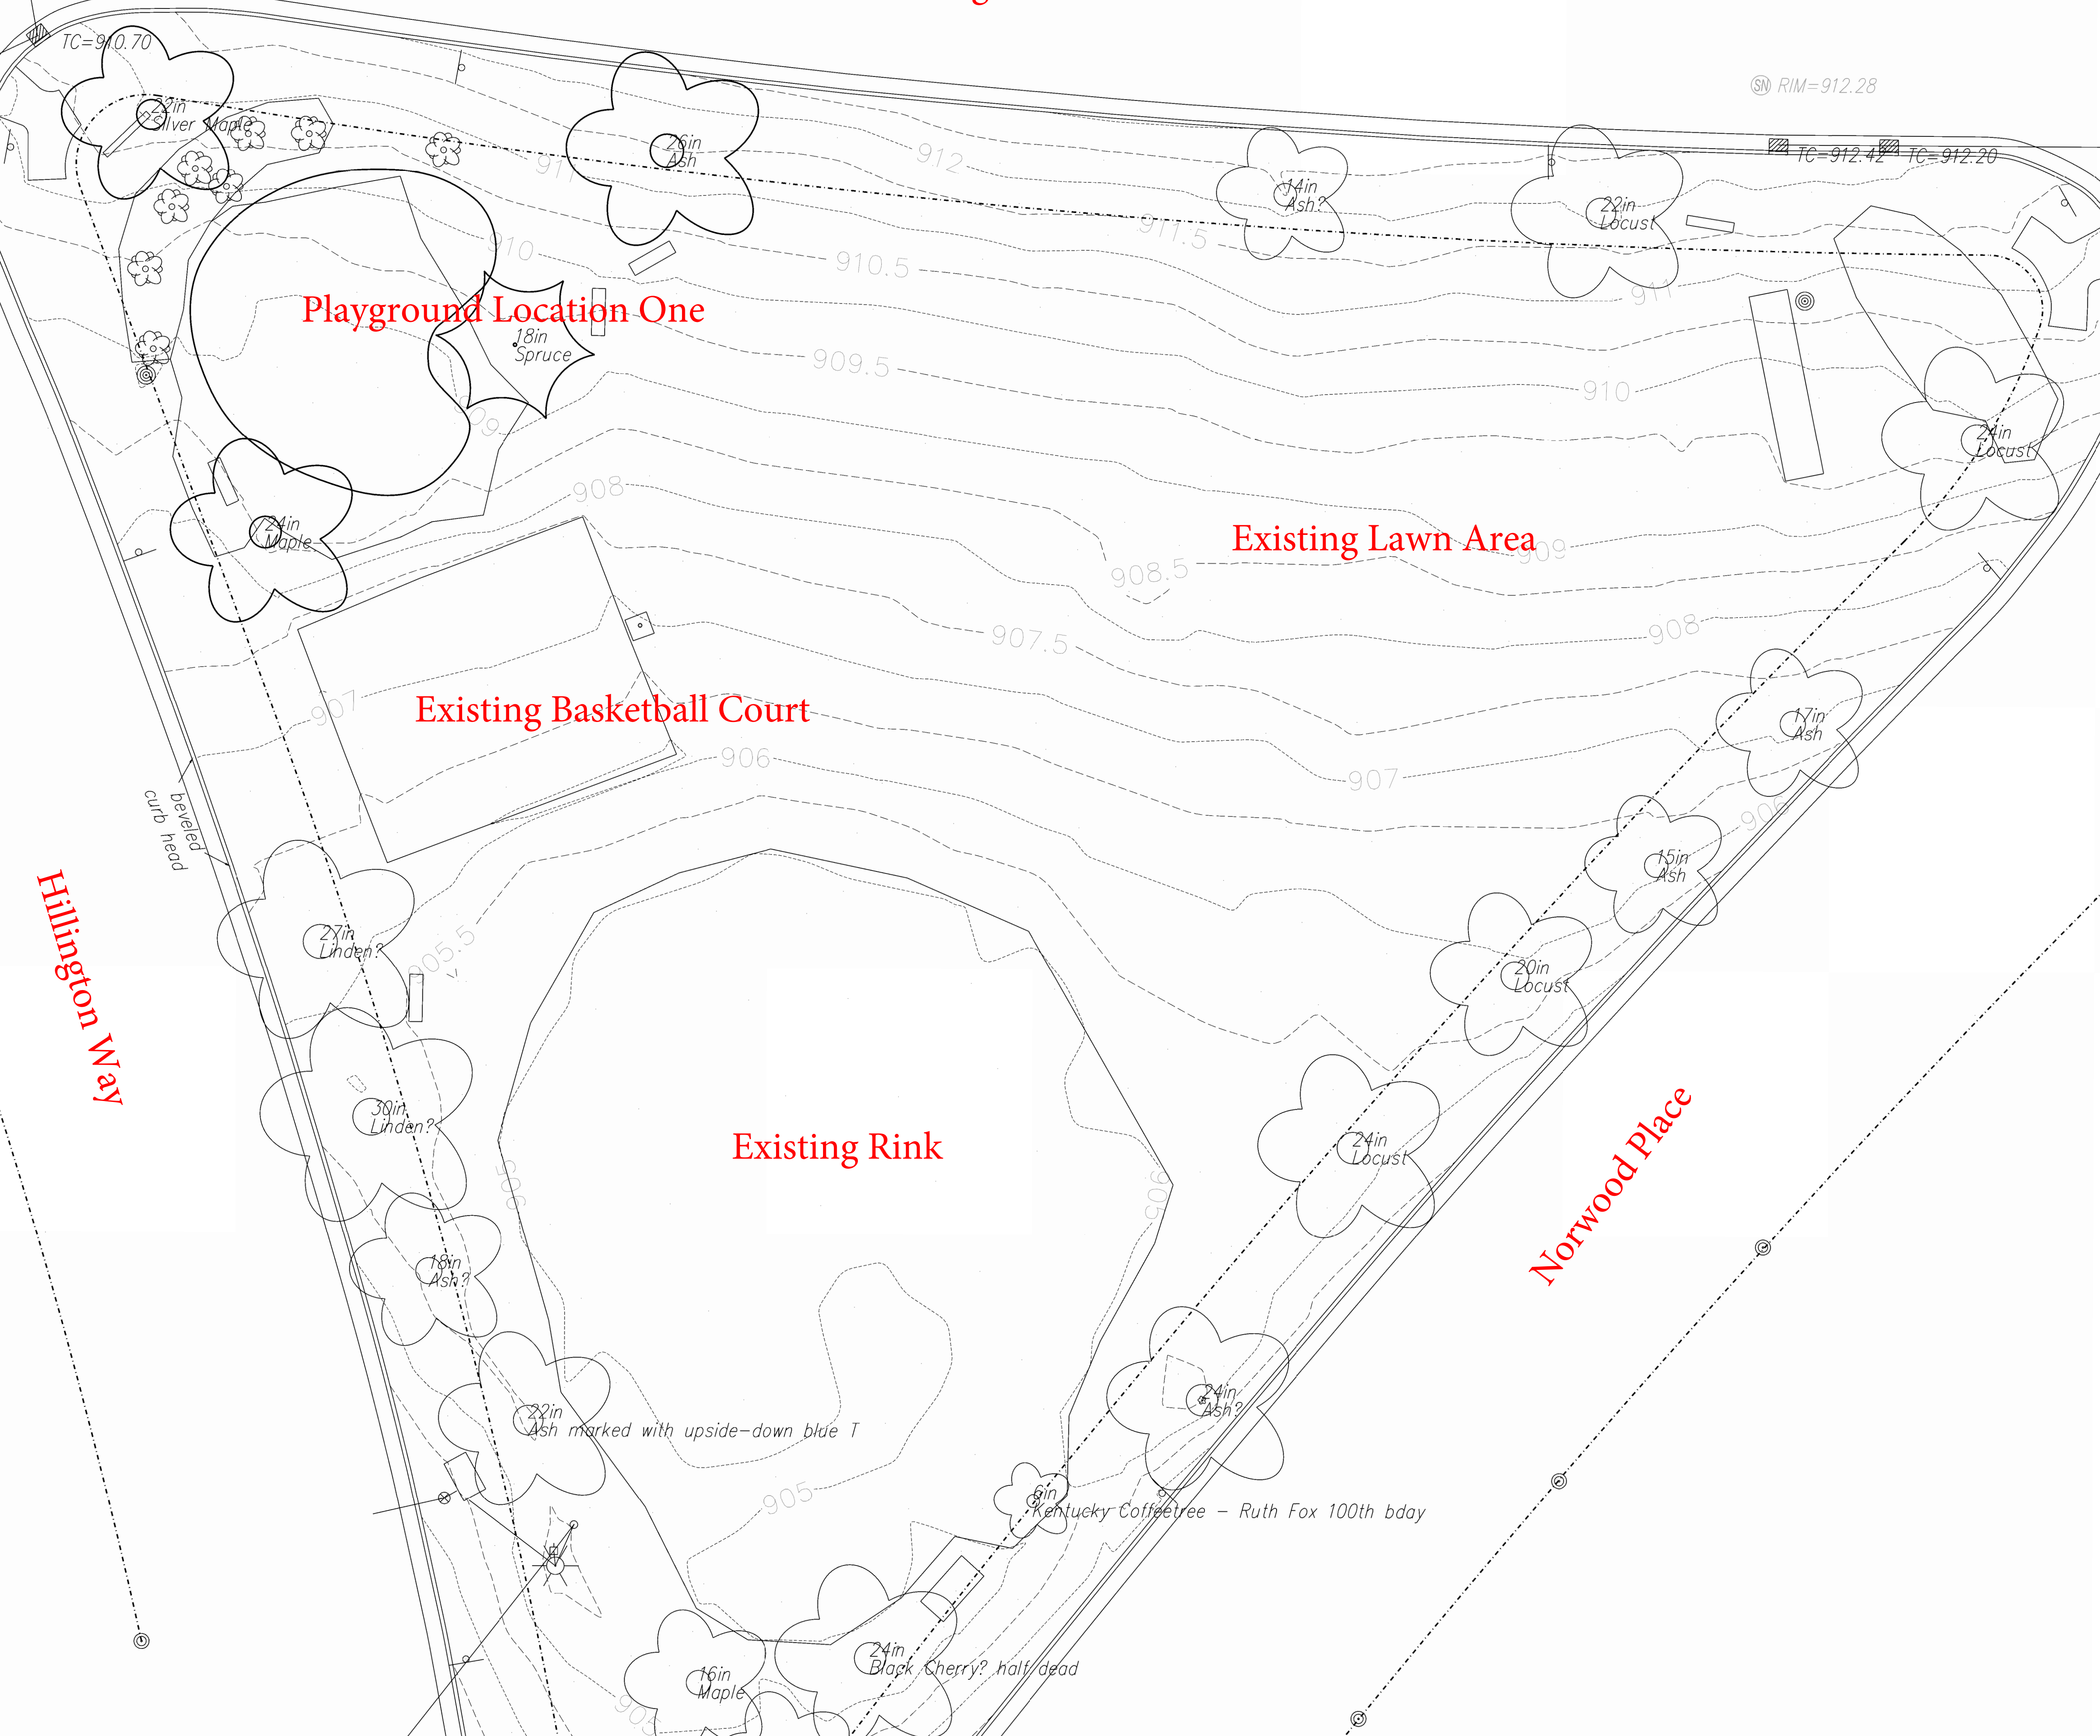

Hillington Green

RIM=909.35

RIM=912.28

Hillington Green

ST RIM=909.35

SN RIM=912.28

Restored to Lawn

Playground Location Two

Existing Lawn Area

Existing Basketball Court

Existing Rink

Norwood Place

Hillington Way