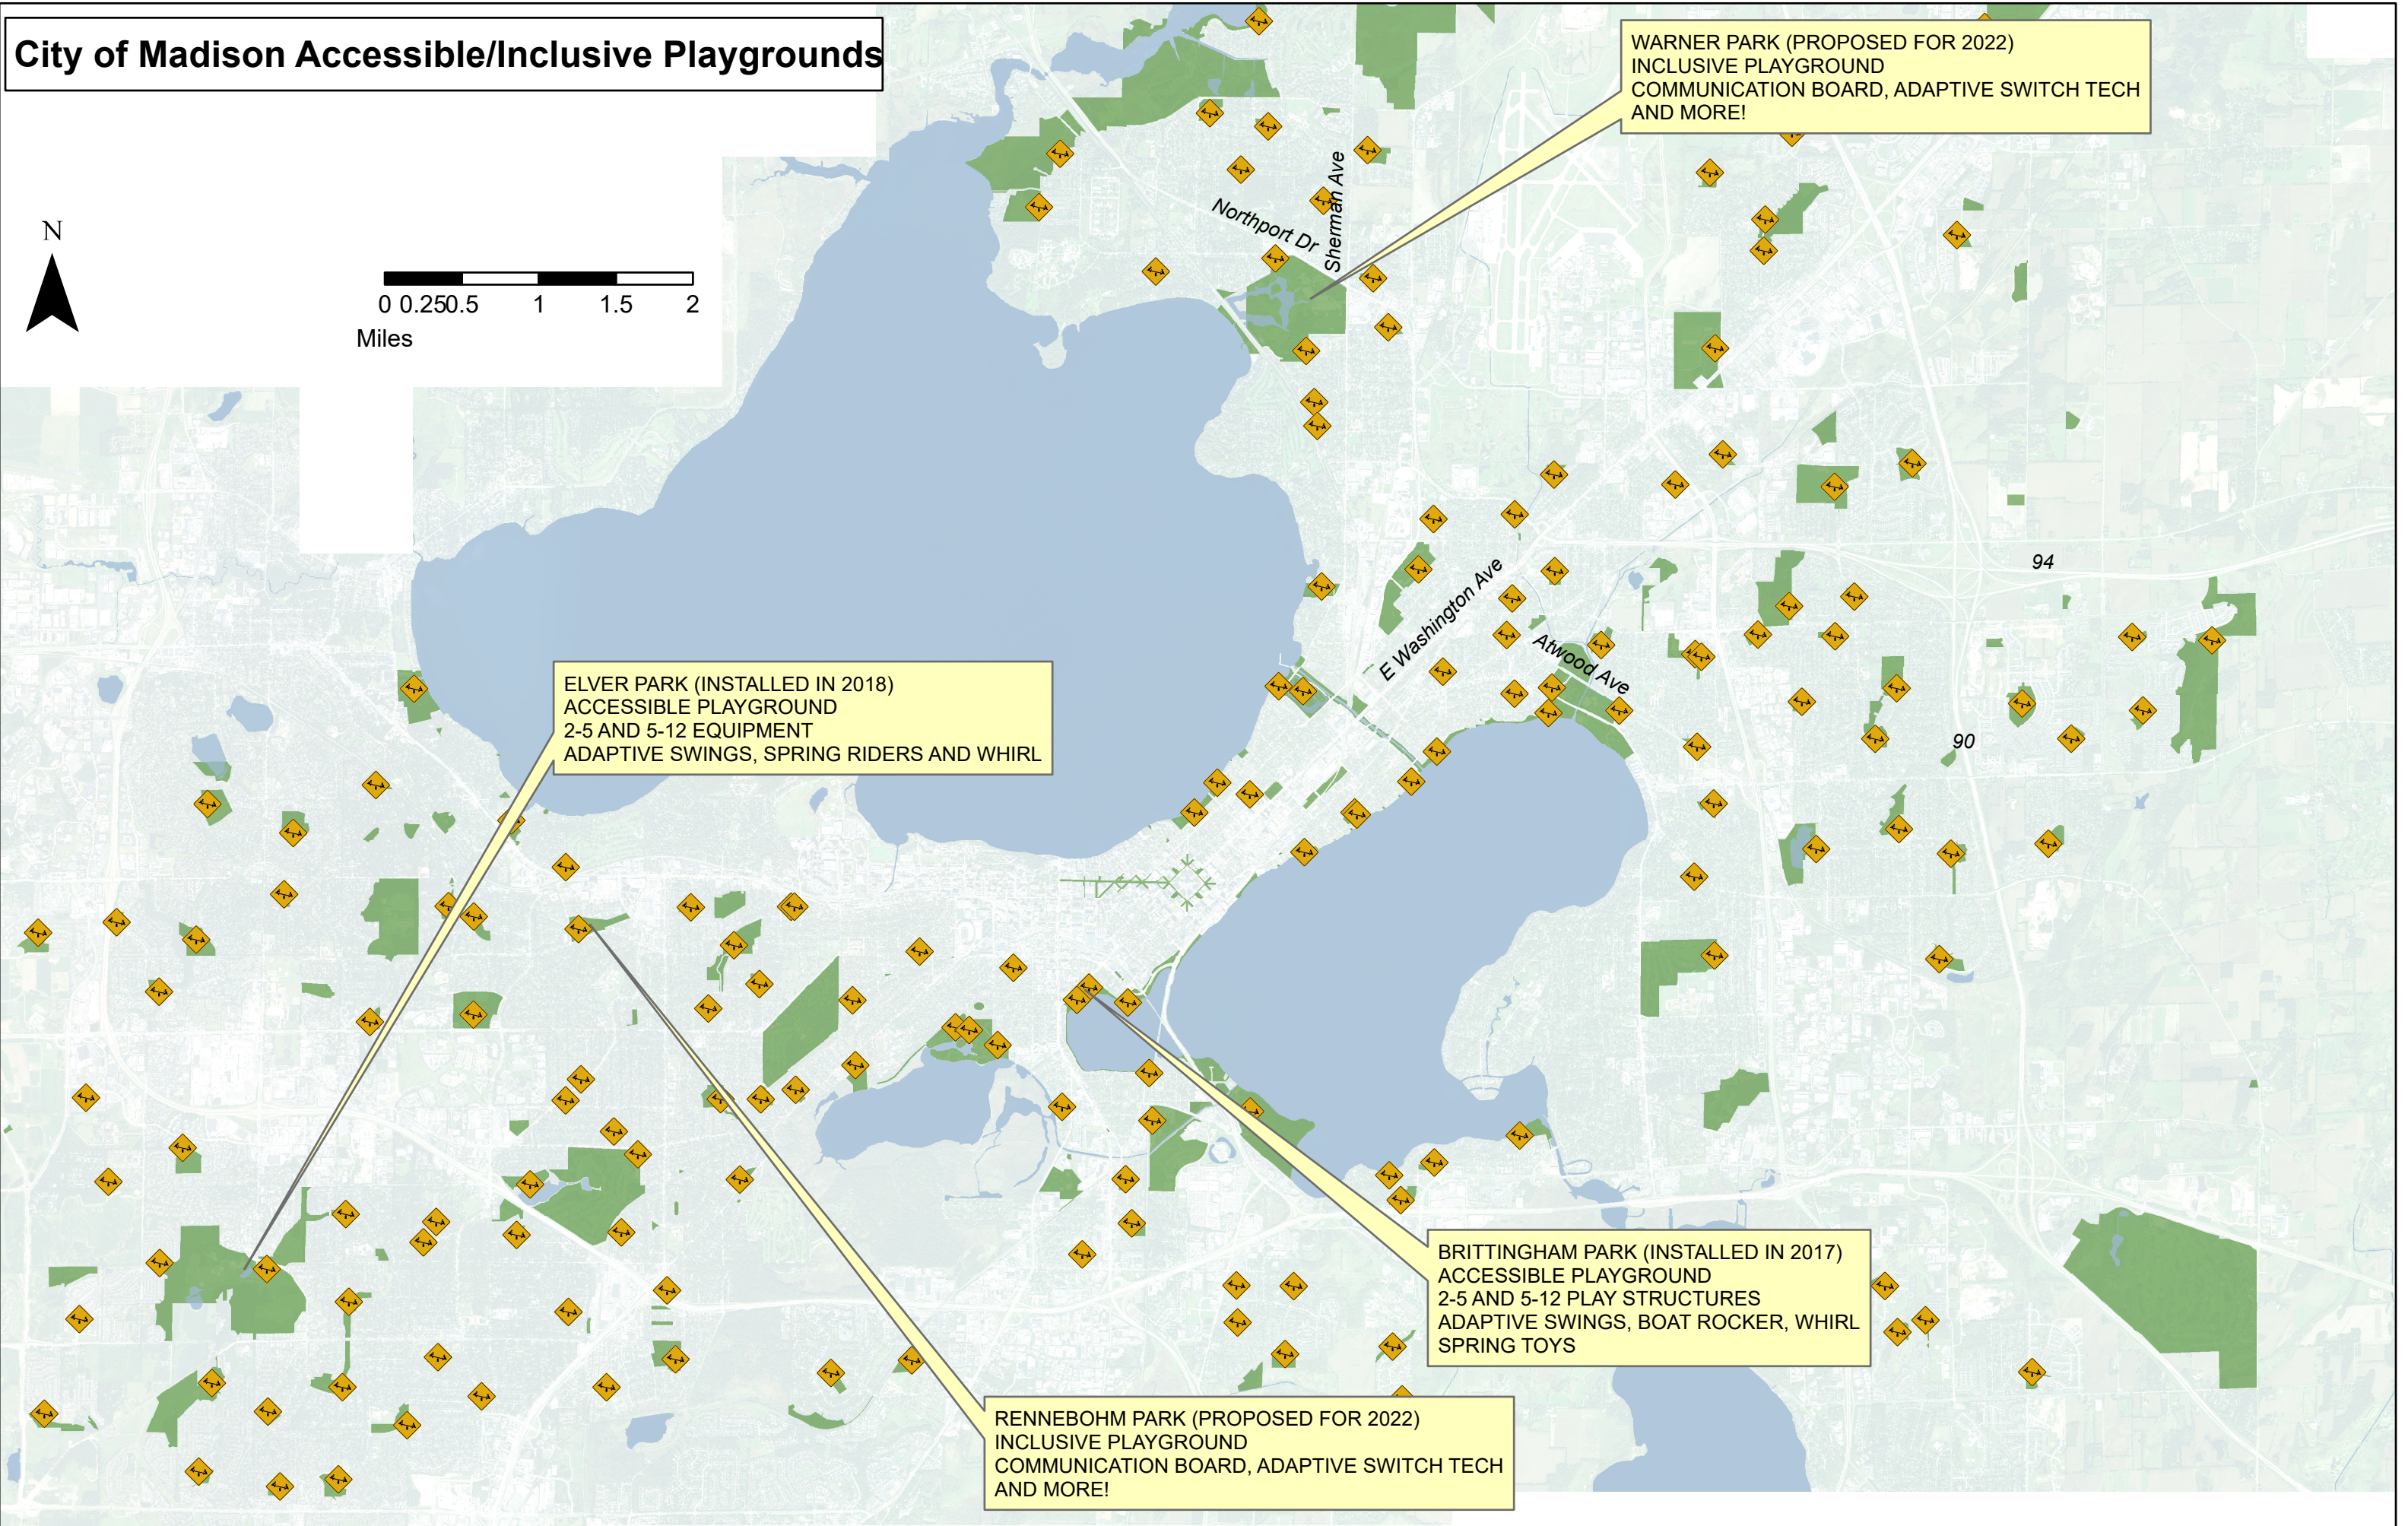

City of Madison Accessible/Inclusive Playgrounds

ELVER PARK (INSTALLED IN 2018)
ACCESSIBLE PLAYGROUND
2-5 AND 5-12 EQUIPMENT
ADAPTIVE SWINGS, SPRING RIDERS AND WHIRL

WARNER PARK (PROPOSED FOR 2022)
INCLUSIVE PLAYGROUND
COMMUNICATION BOARD, ADAPTIVE SWITCH TECH
AND MORE!

BRITTINGHAM PARK (INSTALLED IN 2017)
ACCESSIBLE PLAYGROUND
2-5 AND 5-12 PLAY STRUCTURES
ADAPTIVE SWINGS, BOAT ROCKER, WHIRL
SPRING TOYS

RENNEBOHM PARK (PROPOSED FOR 2022)
INCLUSIVE PLAYGROUND
COMMUNICATION BOARD, ADAPTIVE SWITCH TECH
AND MORE!