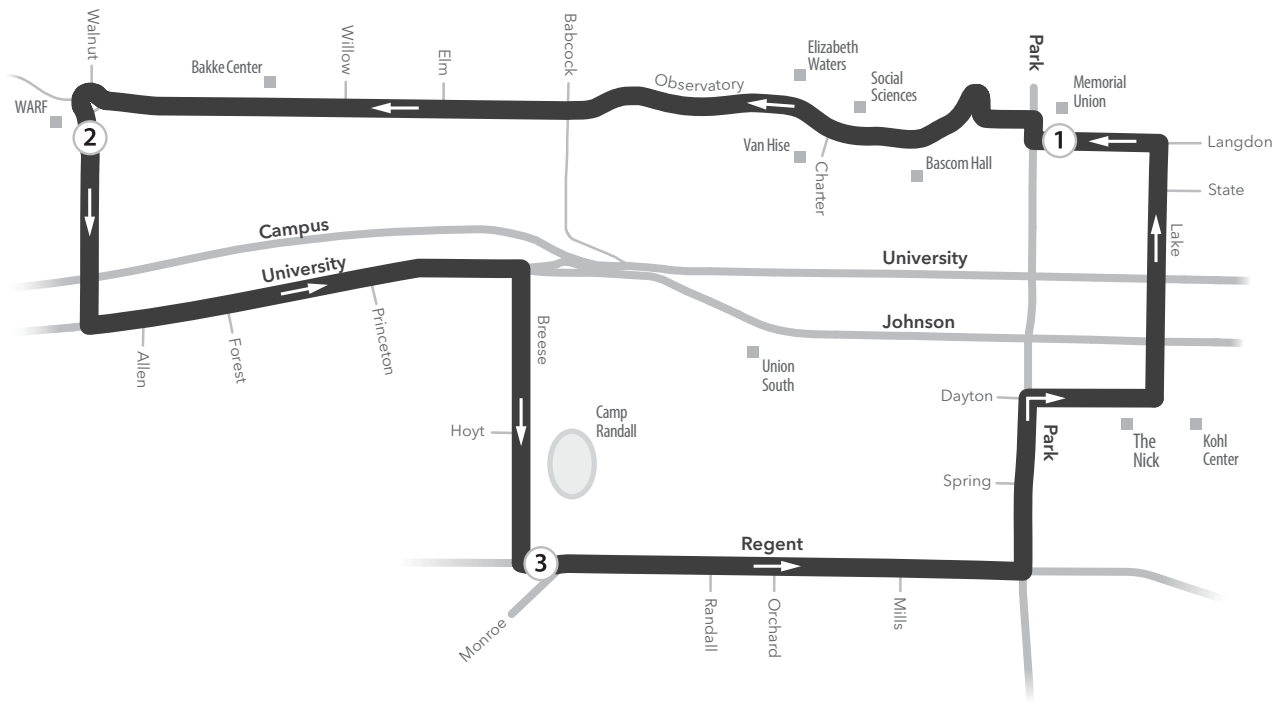

# ROUTE 82 MAP

## ROUTE 82

Weekday/Weekend Standard Service

Observatory // Breese Loop

From Route	Langdon at Memorial Union (#0010)	Walnut & Observatory (#2094)	Regent & Breese (#0533)	Langdon at Memorial Union (#0010)	To Route
	1	2	3	1	
-	6:50	6:58	7:06	7:16	82
82	7:20	7:28	7:36	7:46	82
82	7:50	7:58	8:06	8:16	82
82	8:20	8:28	8:36	8:46	82
82	8:50	8:58	9:06	9:16	82
82	9:20	9:28	9:36	9:46	82
82	9:50	9:58	10:06	10:16	82
82	10:20	10:28	10:36	10:46	82
82	10:50	10:58	11:06	11:16	82
82	11:20	11:28	11:36	11:46	82
82	11:50	11:58	12:06	12:16	82
82	12:20	12:28	12:36	12:46	82
82	12:50	12:58	1:06	1:16	82
82	1:20	1:28	1:36	1:46	82
82	1:50	1:58	2:06	2:16	82
82	2:20	2:28	2:36	2:46	82
82	2:50	2:58	3:06	3:16	-

Trips operate late Friday & Saturday nights ONLY.