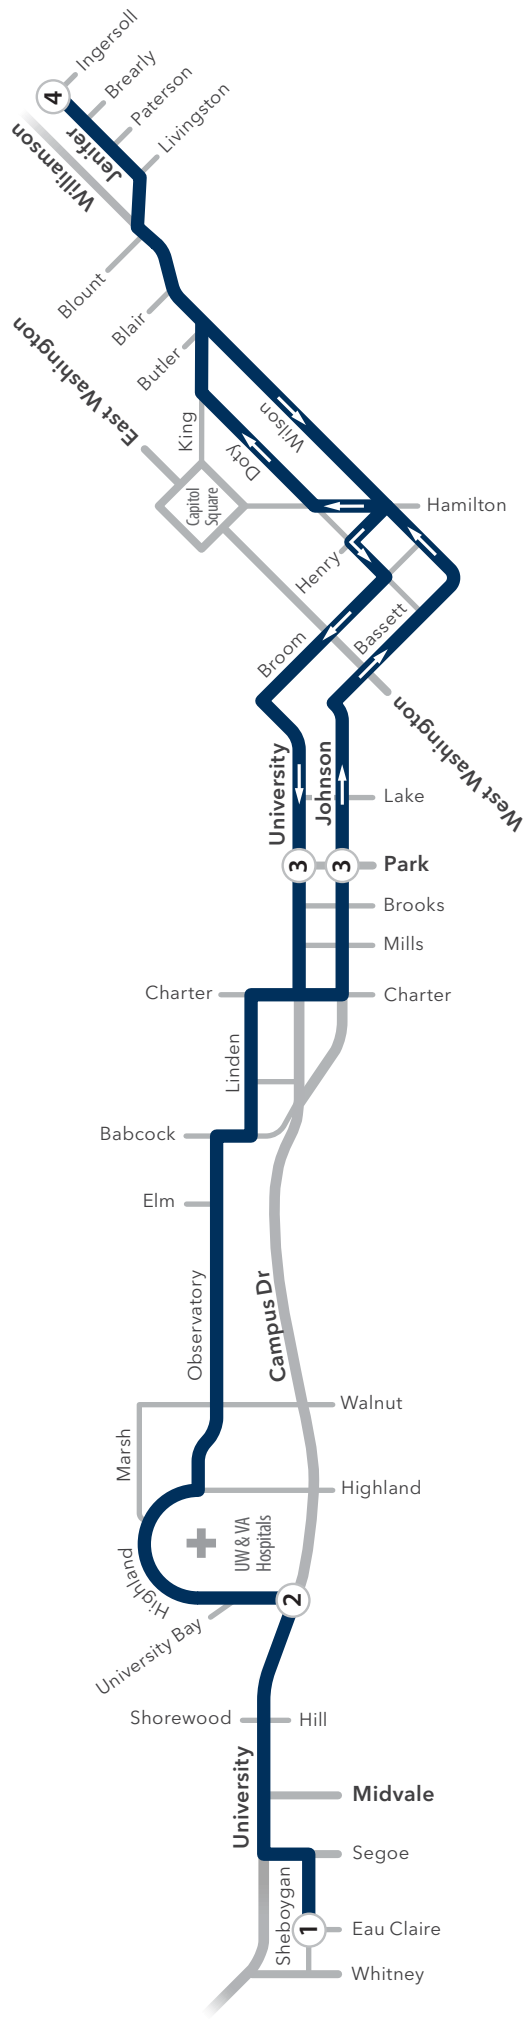

Route 38

ROUTE 38

Weekday Eastbound

From	Sheboygan Eau Claire	University Bay and University	Johnson and Park	Jenifer and Ingersol	Becomes Route
	1	2	3	4	
GA	6:35	6:43	6:53	7:06	38
38	7:05	7:13	7:23	7:36	38
38	7:35	7:43	7:53	8:06	38
38	8:05	8:13	8:23	8:36	38
38	8:35	8:43	8:53	9:06	38
38	9:05	9:13	9:23	9:36	38
38	9:35	9:43	9:53	10:06	38
38	10:05	10:13	10:23	10:36	38
38	10:35	10:43	10:53	11:06	38
38	11:05	11:13	11:23	11:36	38
38	11:35	11:43	11:53	12:06	38
38	12:05	12:13	12:23	12:36	38
38	12:35	12:43	12:53	1:06	38
38	1:05	1:13	1:23	1:36	38
38	1:35	1:43	1:53	2:06	38
38	2:05	2:13	2:23	2:36	38
38	2:35	2:43	2:53	3:06	38
38	3:05	3:13	3:23	3:36	38
38	3:35	3:43	3:53	4:06	38
38	4:05	4:13	4:23	4:36	38
38	4:35	4:43	4:53	5:06	38
38	5:05	5:13	5:23	5:36	GA
38	5:35	5:43	5:53	6:06	GA

ROUTE 38

Weekdays Westbound

From	Jenifer and Ingersoll	University and Park	University Bay and University	Sheboygand Eau Claire	Becomes Route
	4	3	2	1	
GA	6:23	6:35	6:45	6:54	38
GA	6:53	7:05	7:15	7:24	38
38	7:23	7:35	7:45	7:54	38
38	7:53	8:05	8:15	8:24	38
38	8:23	8:35	8:45	8:54	38
38	8:53	9:05	9:15	9:24	38
38	9:23	9:35	9:45	9:54	38
38	9:53	10:05	10:15	10:24	38
38	10:23	10:35	10:45	10:54	38
38	10:53	11:05	11:15	11:24	38
38	11:23	11:35	11:45	11:54	38
38	11:53	12:05	12:15	12:24	38
38	12:23	12:35	12:45	12:54	38
38	12:53	1:05	1:15	1:24	38
38	1:23	1:35	1:45	1:54	38
38	1:53	2:05	2:15	2:24	38
38	2:23	2:35	2:45	2:54	38
38	2:53	3:05	3:15	3:24	38
38	3:23	3:35	3:45	3:54	38
38	3:53	4:05	4:15	4:24	38
38	4:23	4:35	4:45	4:54	38
38	4:53	5:05	5:15	5:24	38
38	5:23	5:35	5:45	5:54	GA