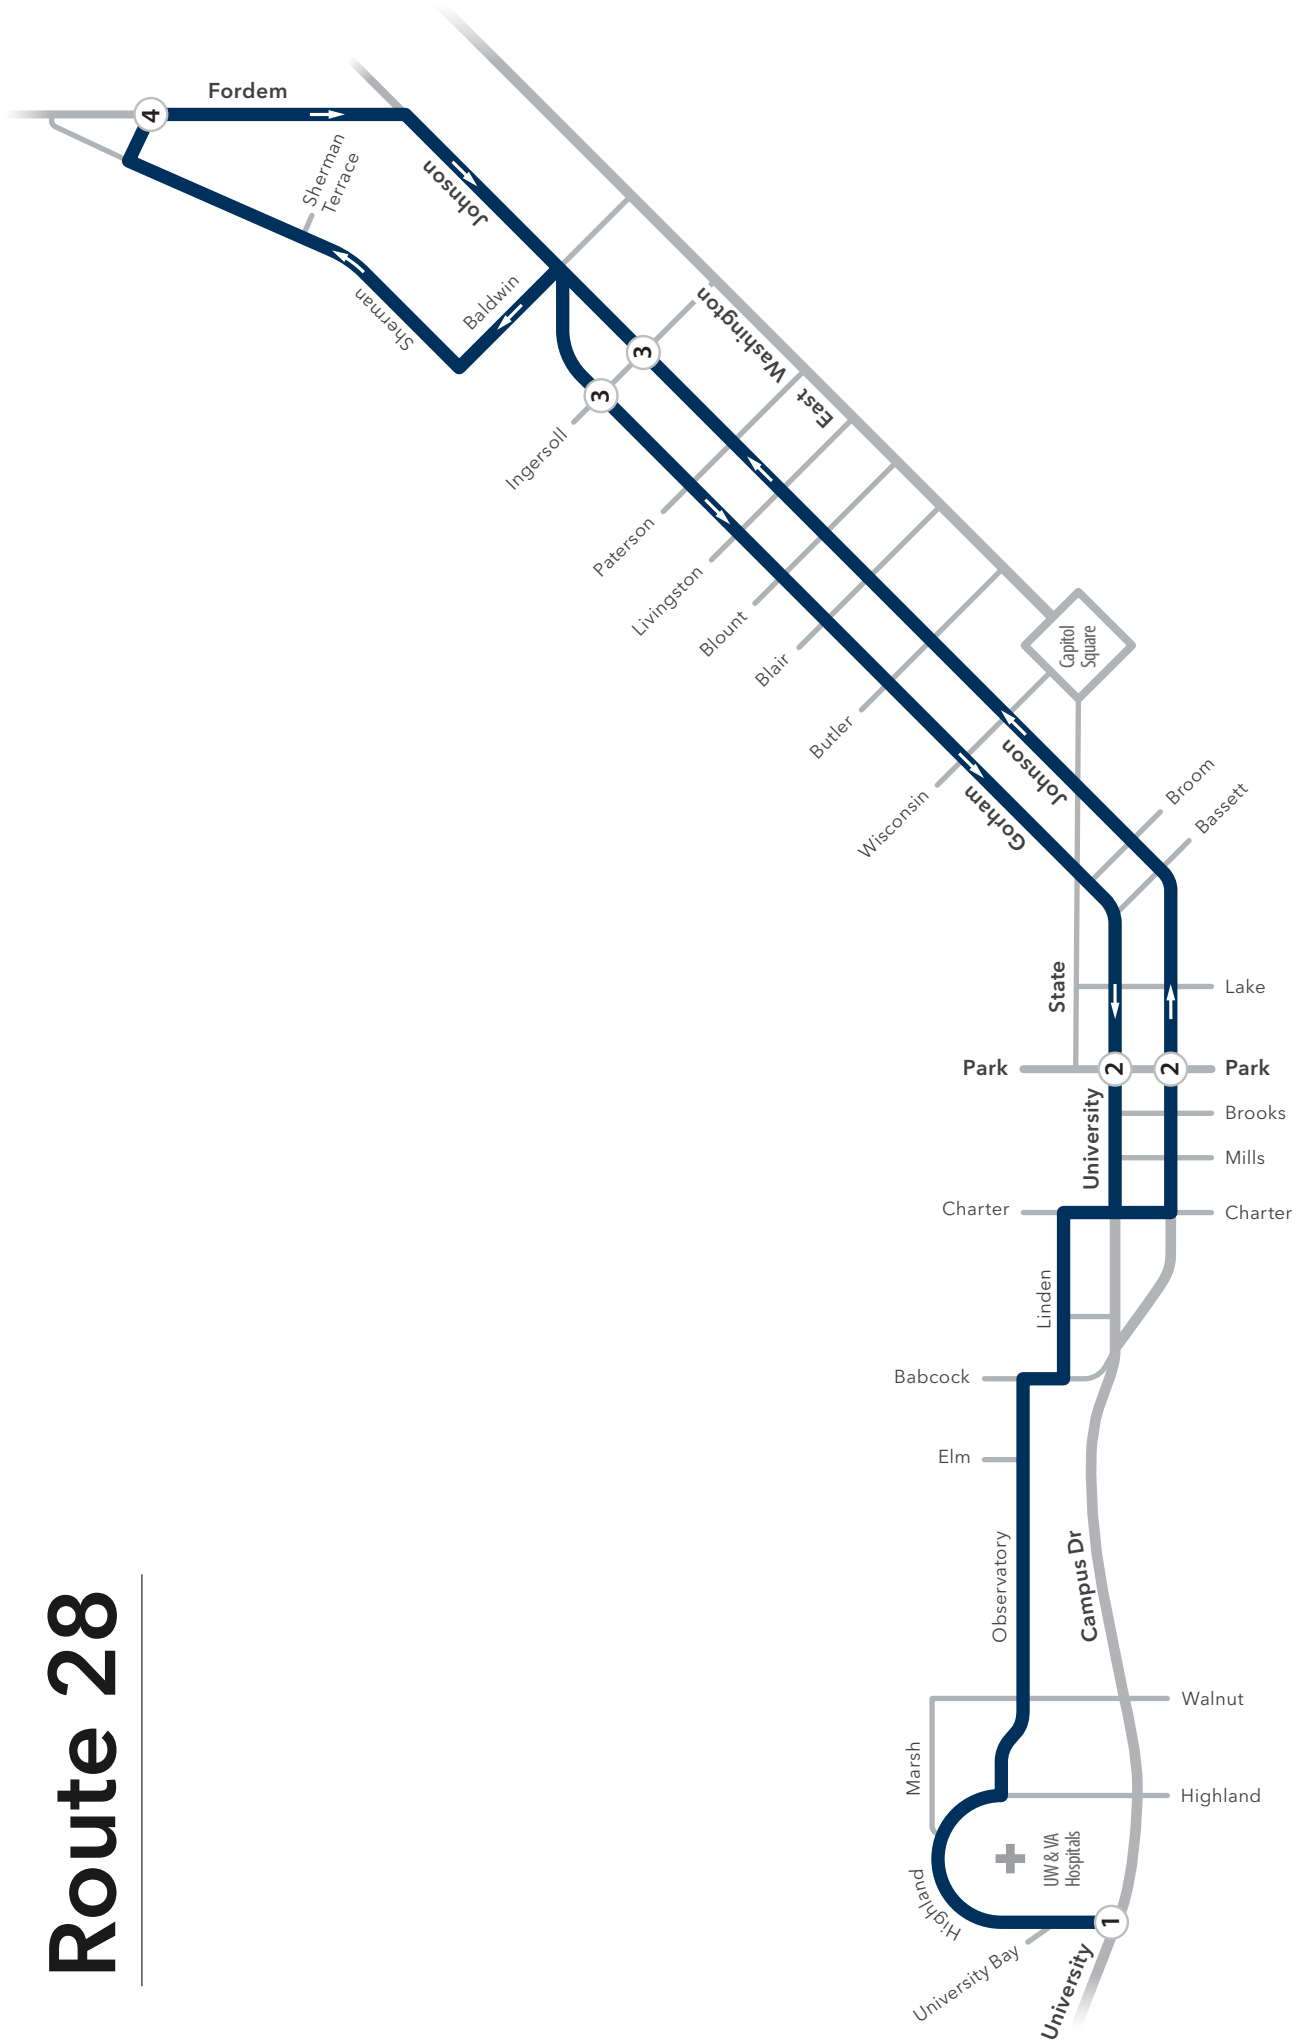

Route 28

ROUTE 28

Weekday Eastbound

From	University Bay and University	Johnson and Park	Johnson and Ingersoll	Becomes Route
	1	2	3	
28	6:52	7:03	7:10	28
28	7:22	7:33	7:40	28
28	Runs Every 30 Minutes			28
28	5:52	6:03	6:10	28

ROUTE 28

Weekday Westbound

From	Johnson and Ingersoll	Fordem and McGuire	Gorham and Ingersoll	University and Park	University Bay and University	Becomes Route
	3	4	3	2	1	
GA	6:10	6:15	6:19	6:26	6:34	28
GA	6:40	6:45	6:49	6:58	7:08	28
28	7:10	7:15	7:19	7:28	7:38	28
28	7:40	7:45	7:49	7:58	8:08	28
28	Runs Every 30 Minutes					28
28	5:40	5:45	5:49	--	--	GA
28	6:10	6:15	6:19	--	--	GA