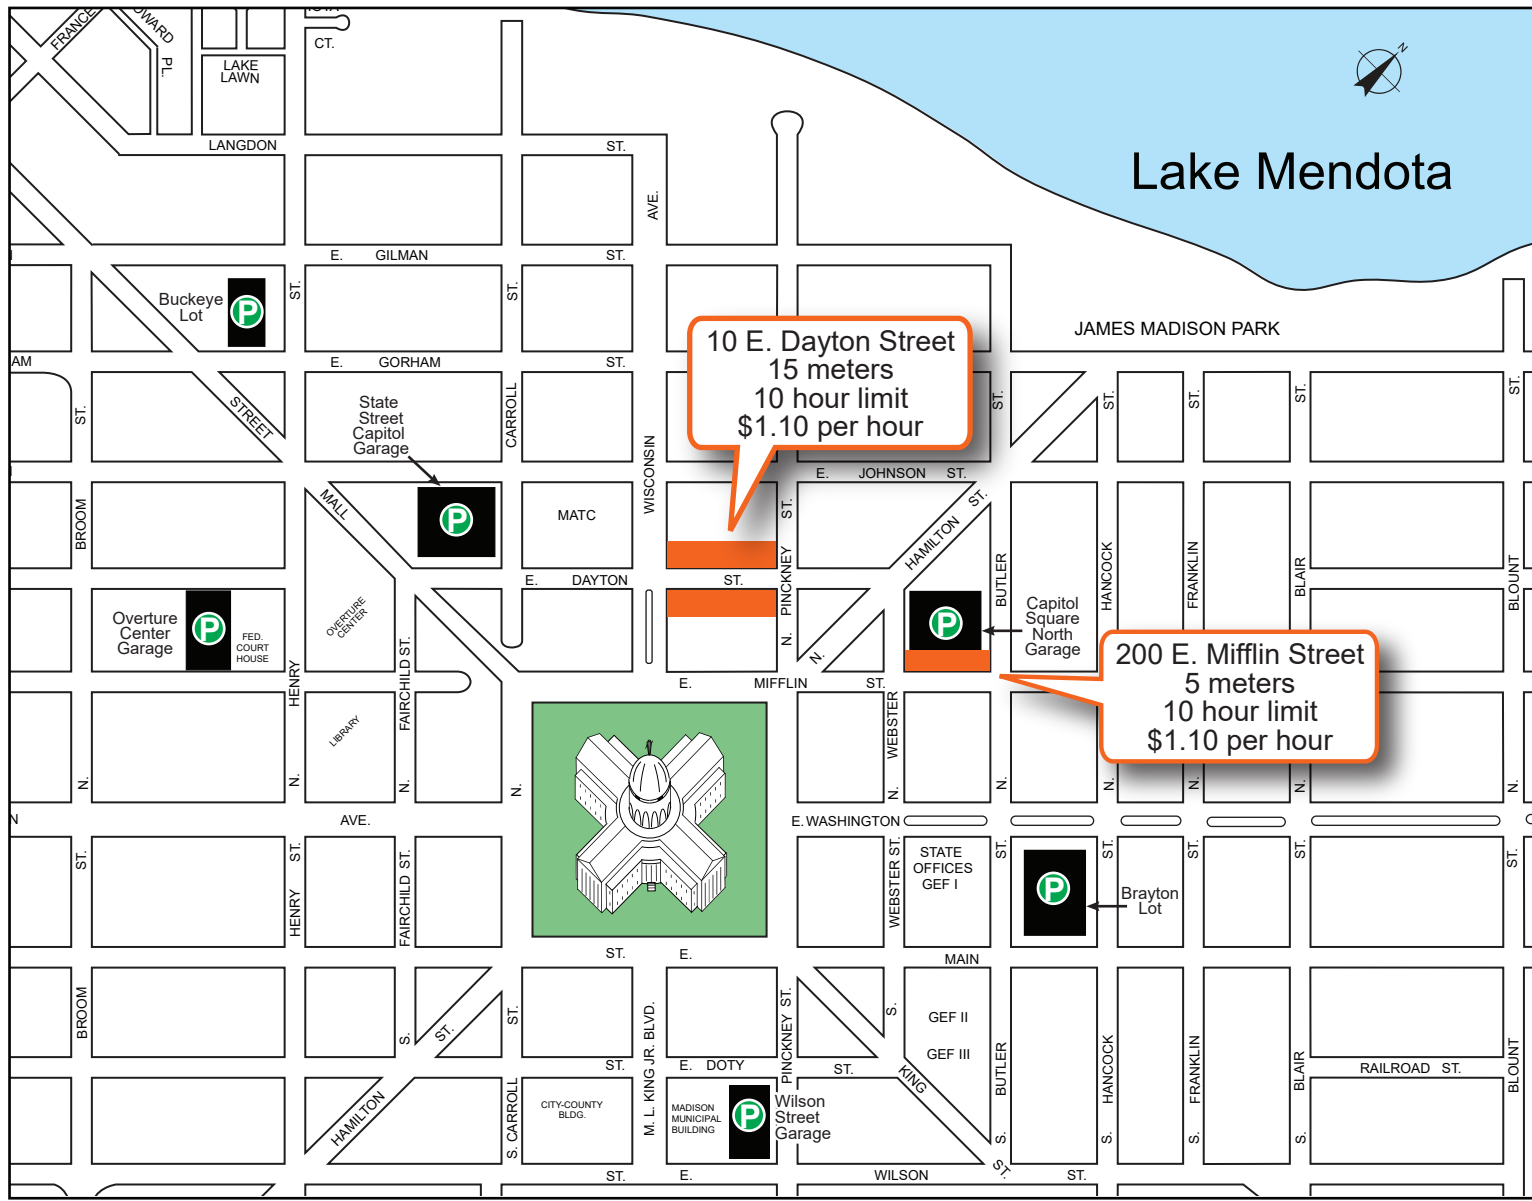

Park and Walk Program - Locator Map

10 hour limit meters at \$1.10 per hour.

Provided courtesy of the City of Madison Parking Utility. 11/10/2016
 Changes may be made without notice.