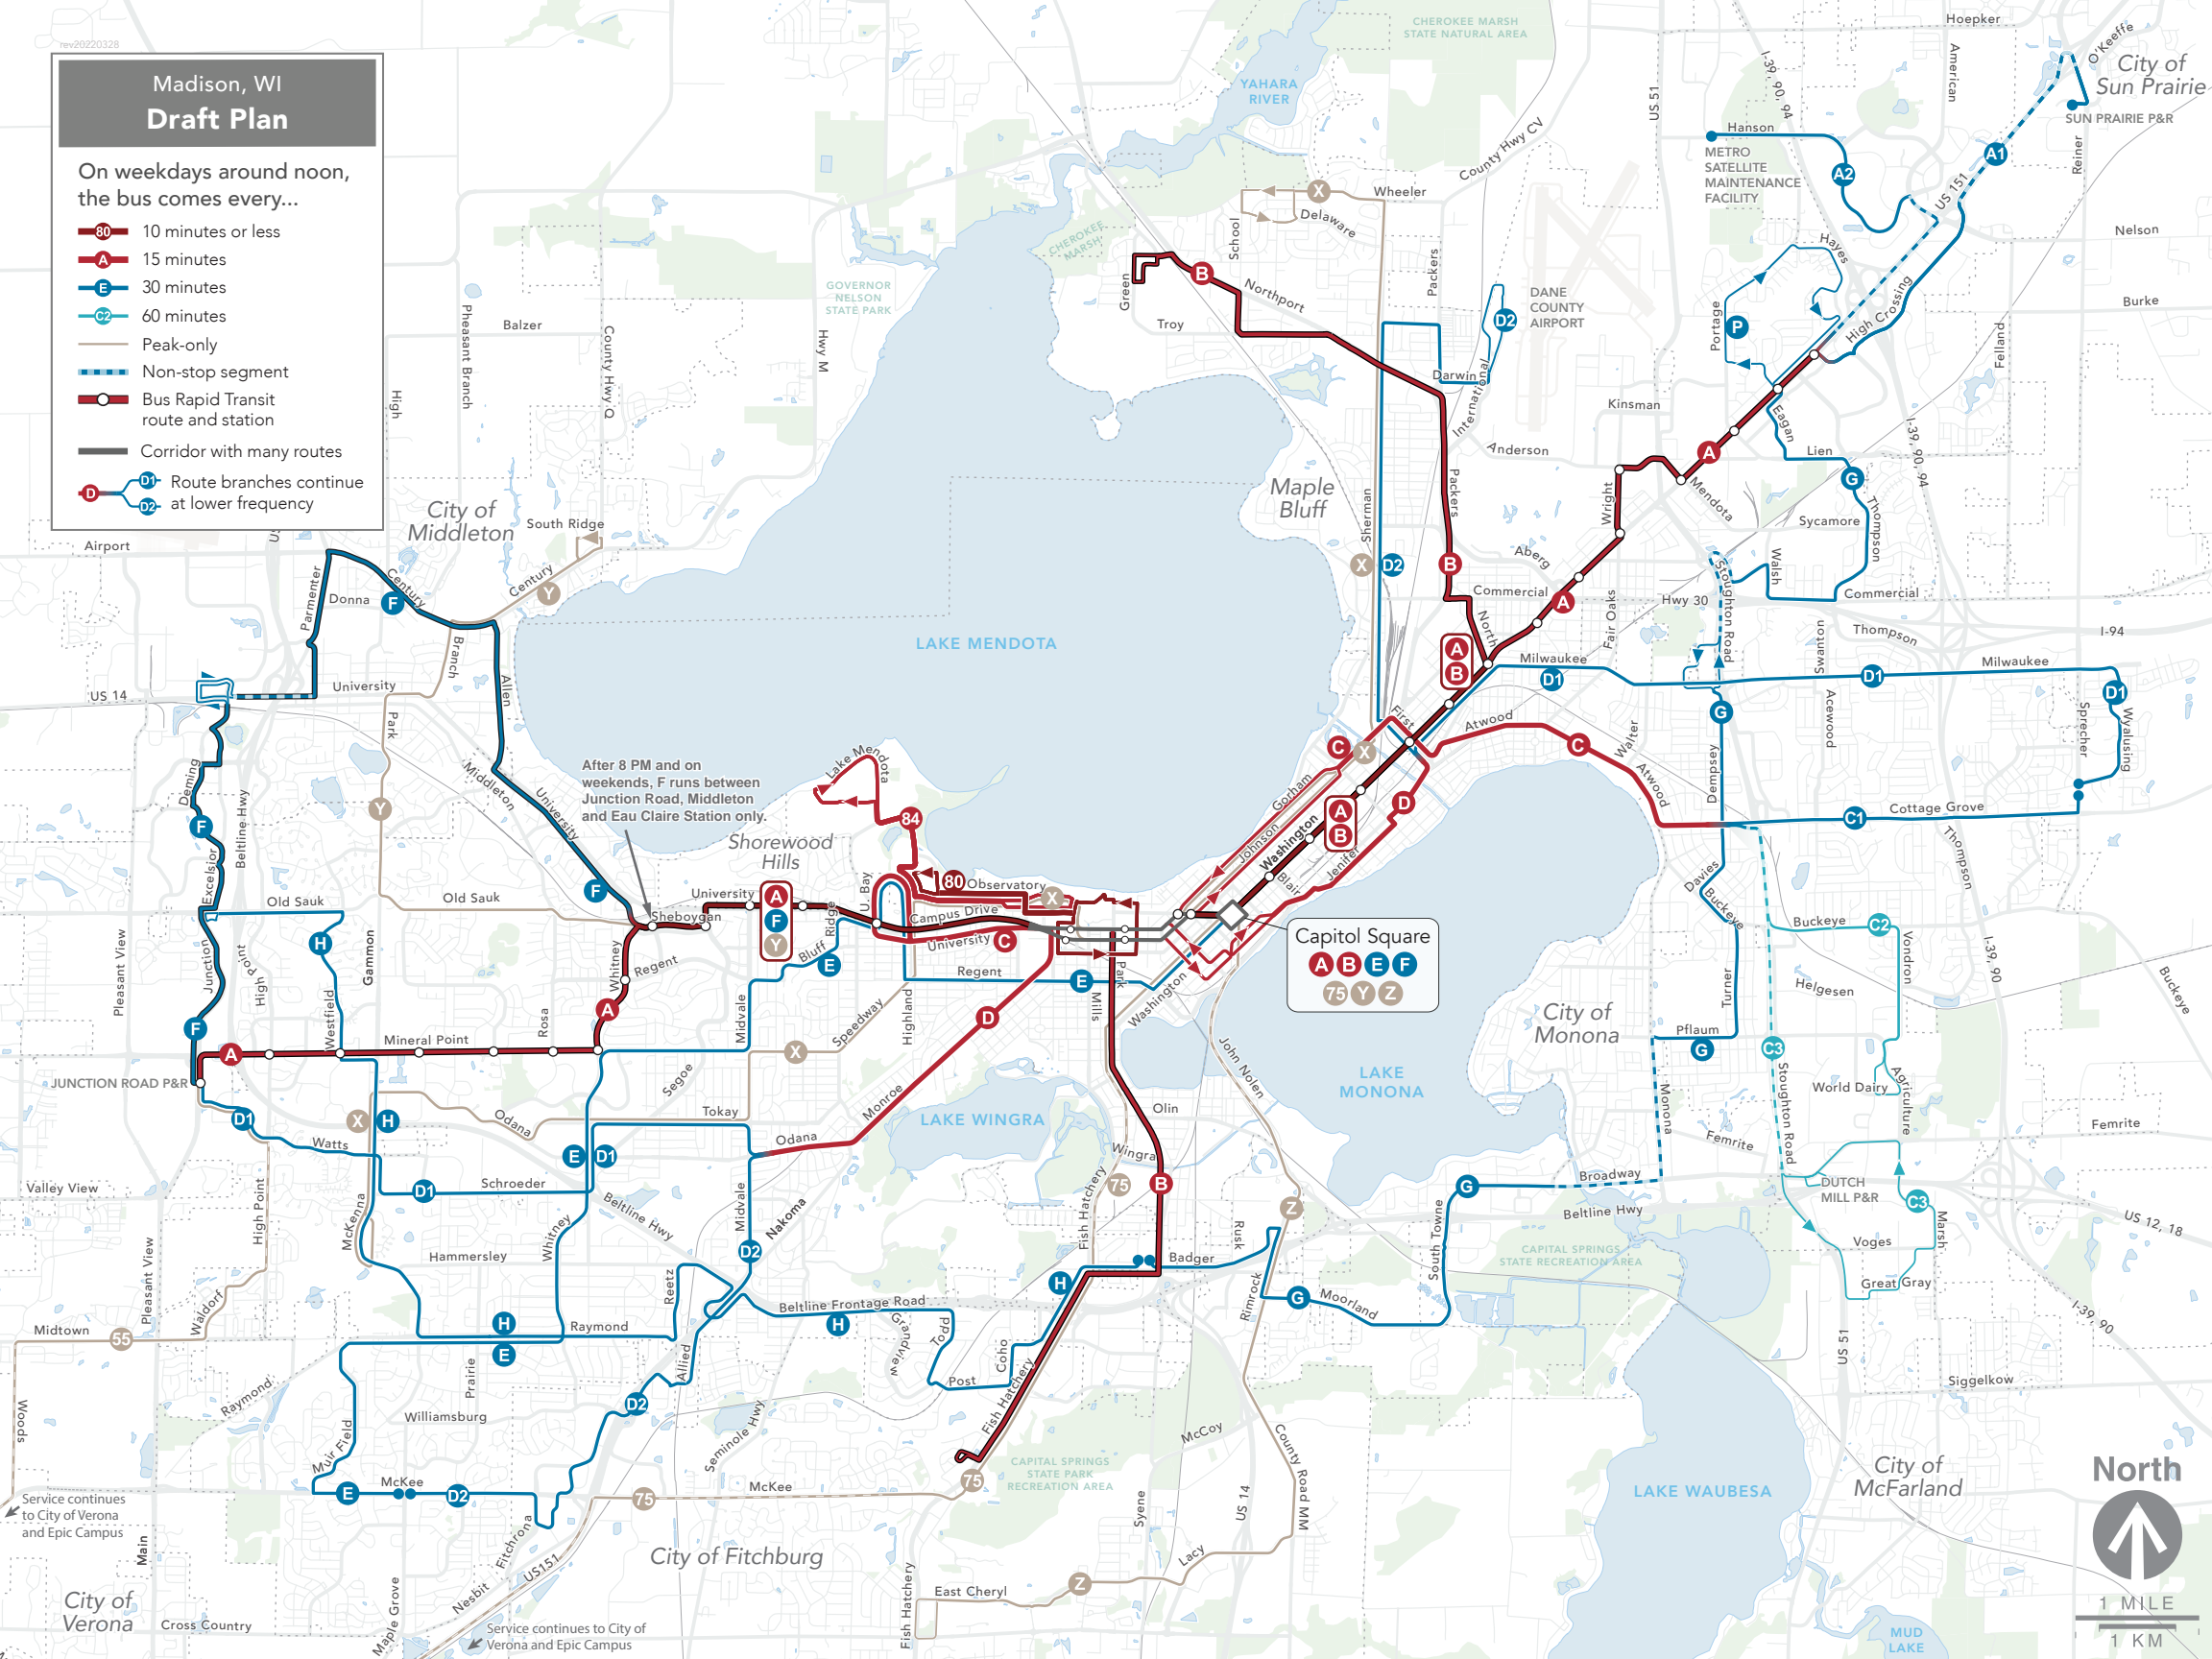

Madison, WI Draft Plan

On weekdays around noon,
the bus comes every...

- 80 10 minutes or less
- A 15 minutes
- E 30 minutes
- C2 60 minutes
- Peak-only
- - - Non-stop segment
- Bus Rapid Transit route and station
- Corridor with many routes
- D1 Route branches continue at lower frequency
- D2

After 8 PM and on weekends, F runs between Junction Road, Middleton and Eau Claire Station only.

Capitol Square
A B E F
75 Y Z

1 MILE
1 KM

City of Verona

City of Fitchburg

City of Monona

City of McFarland

City of Sun Prairie

City of Middleton

Maple Bluff

Service continues to City of Verona and Epic Campus