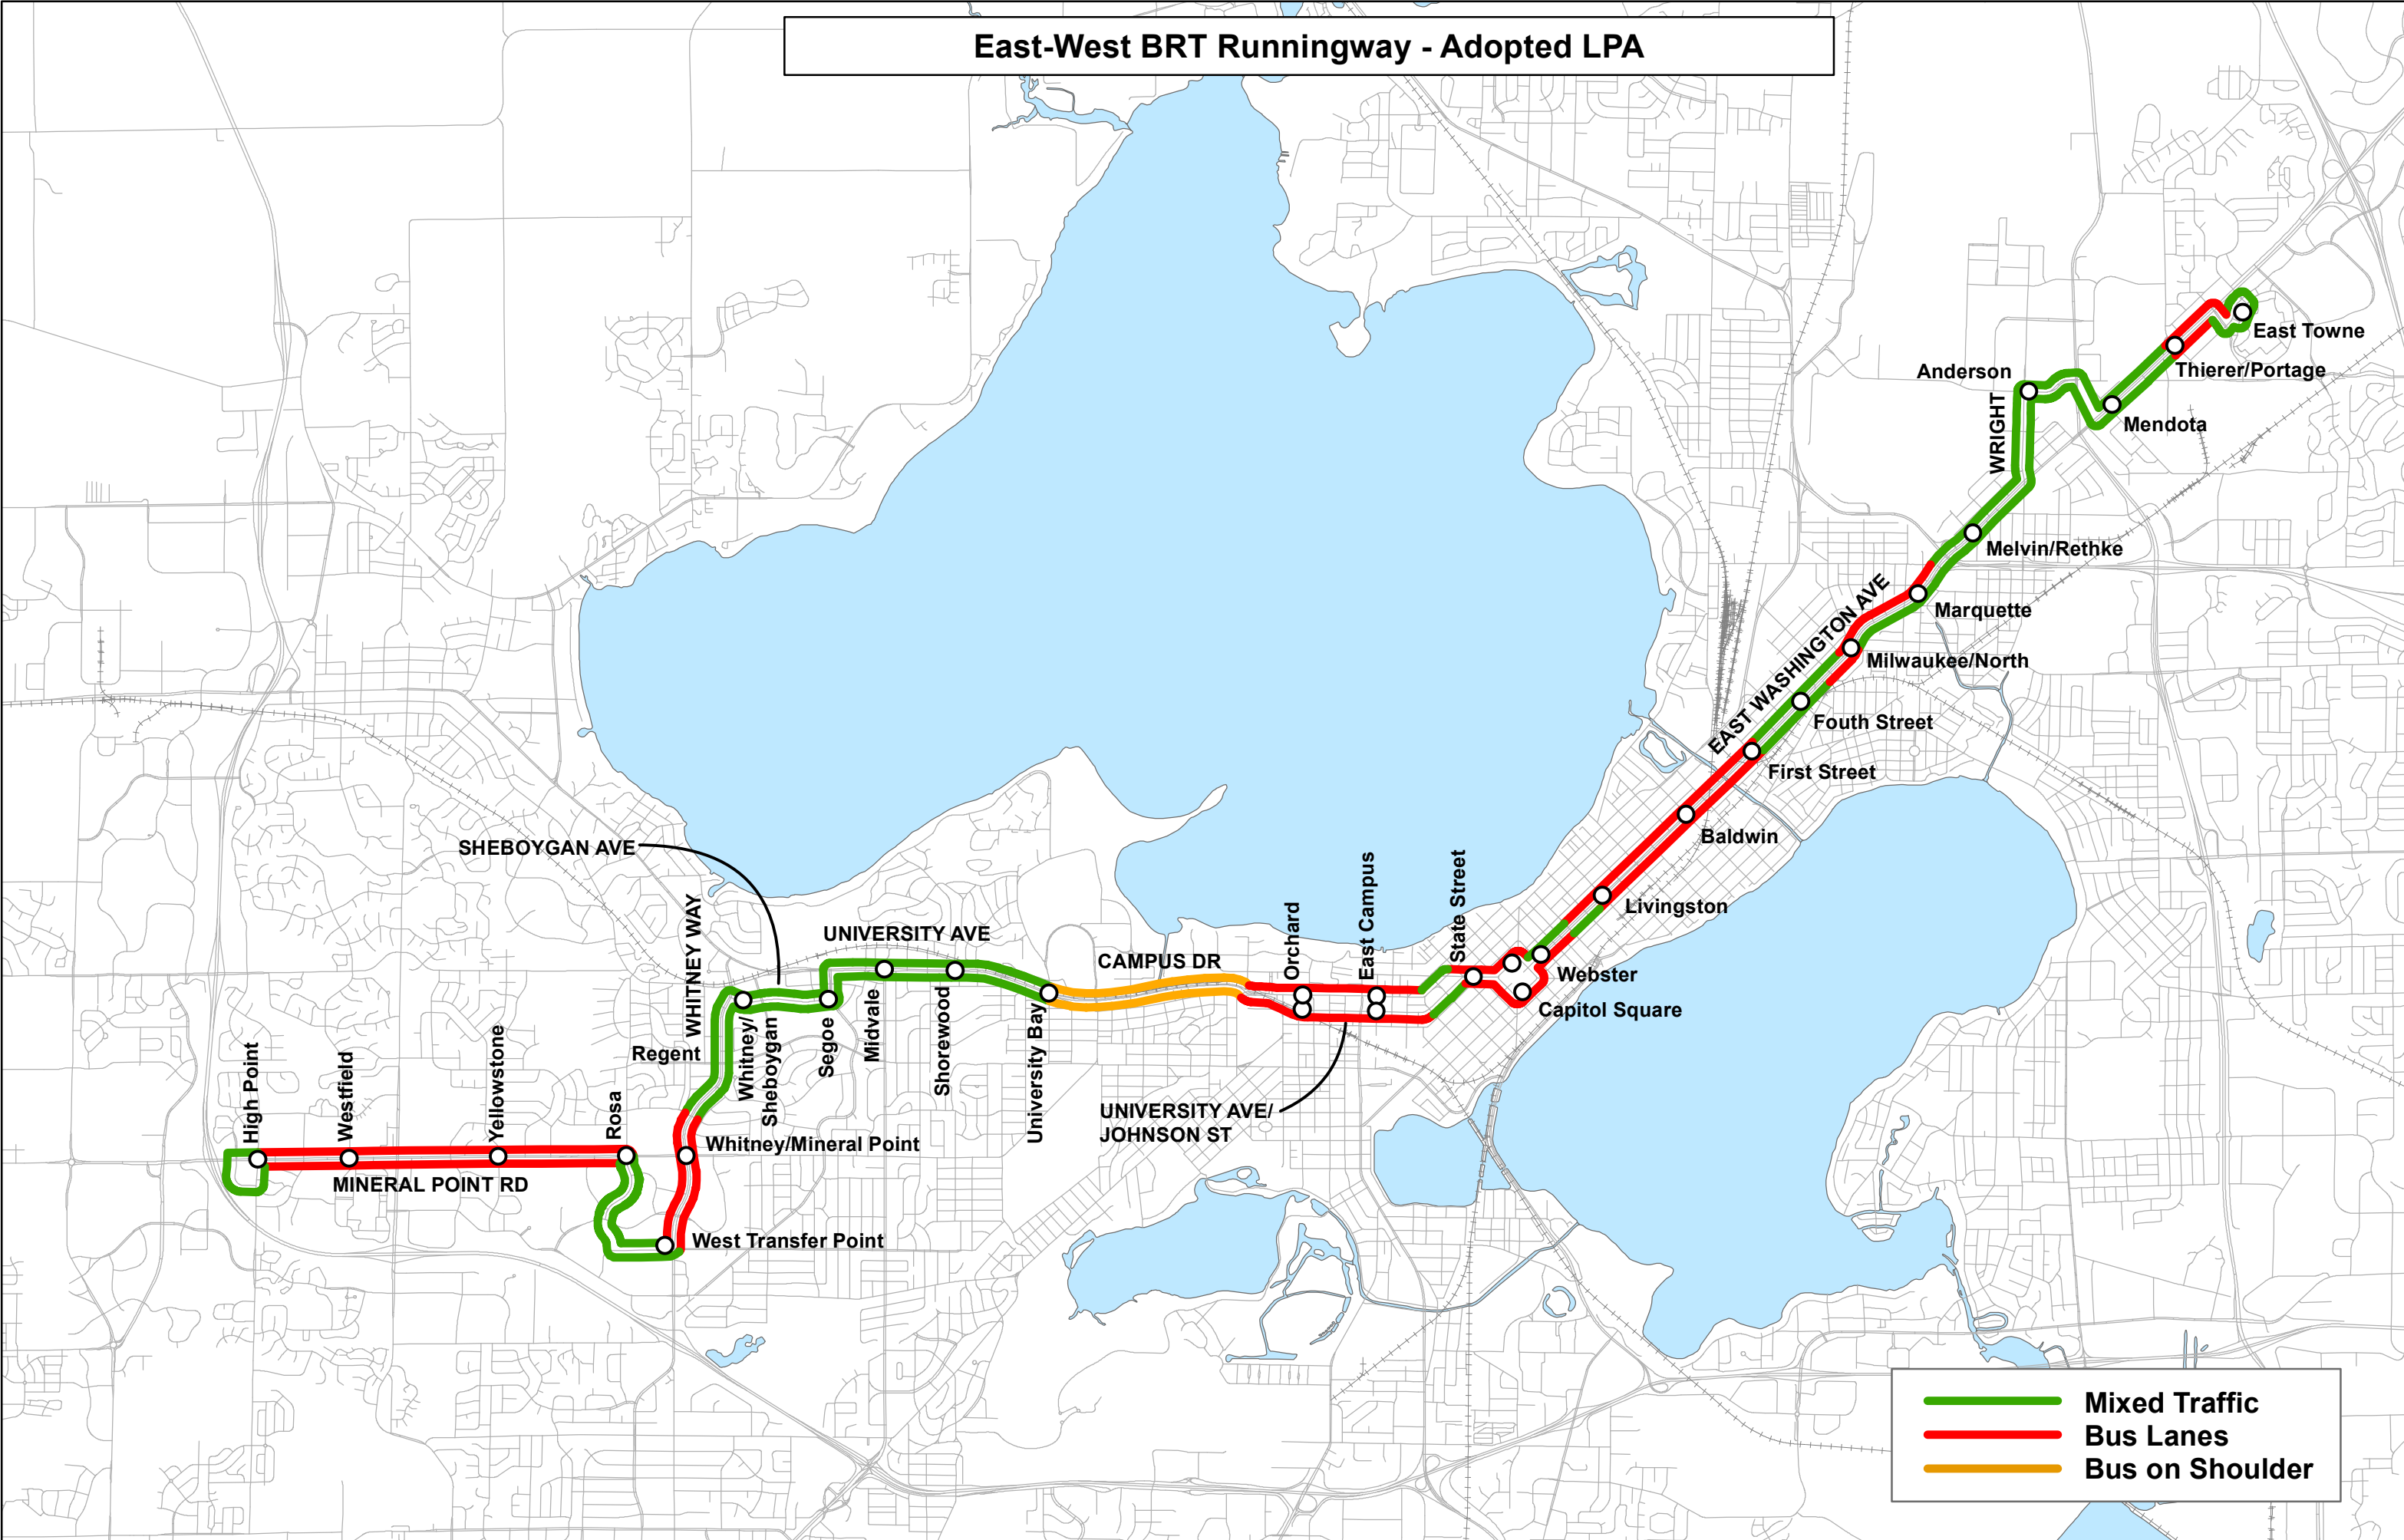

East-West BRT Runningway - Adopted LPA

	Mixed Traffic
	Bus Lanes
	Bus on Shoulder