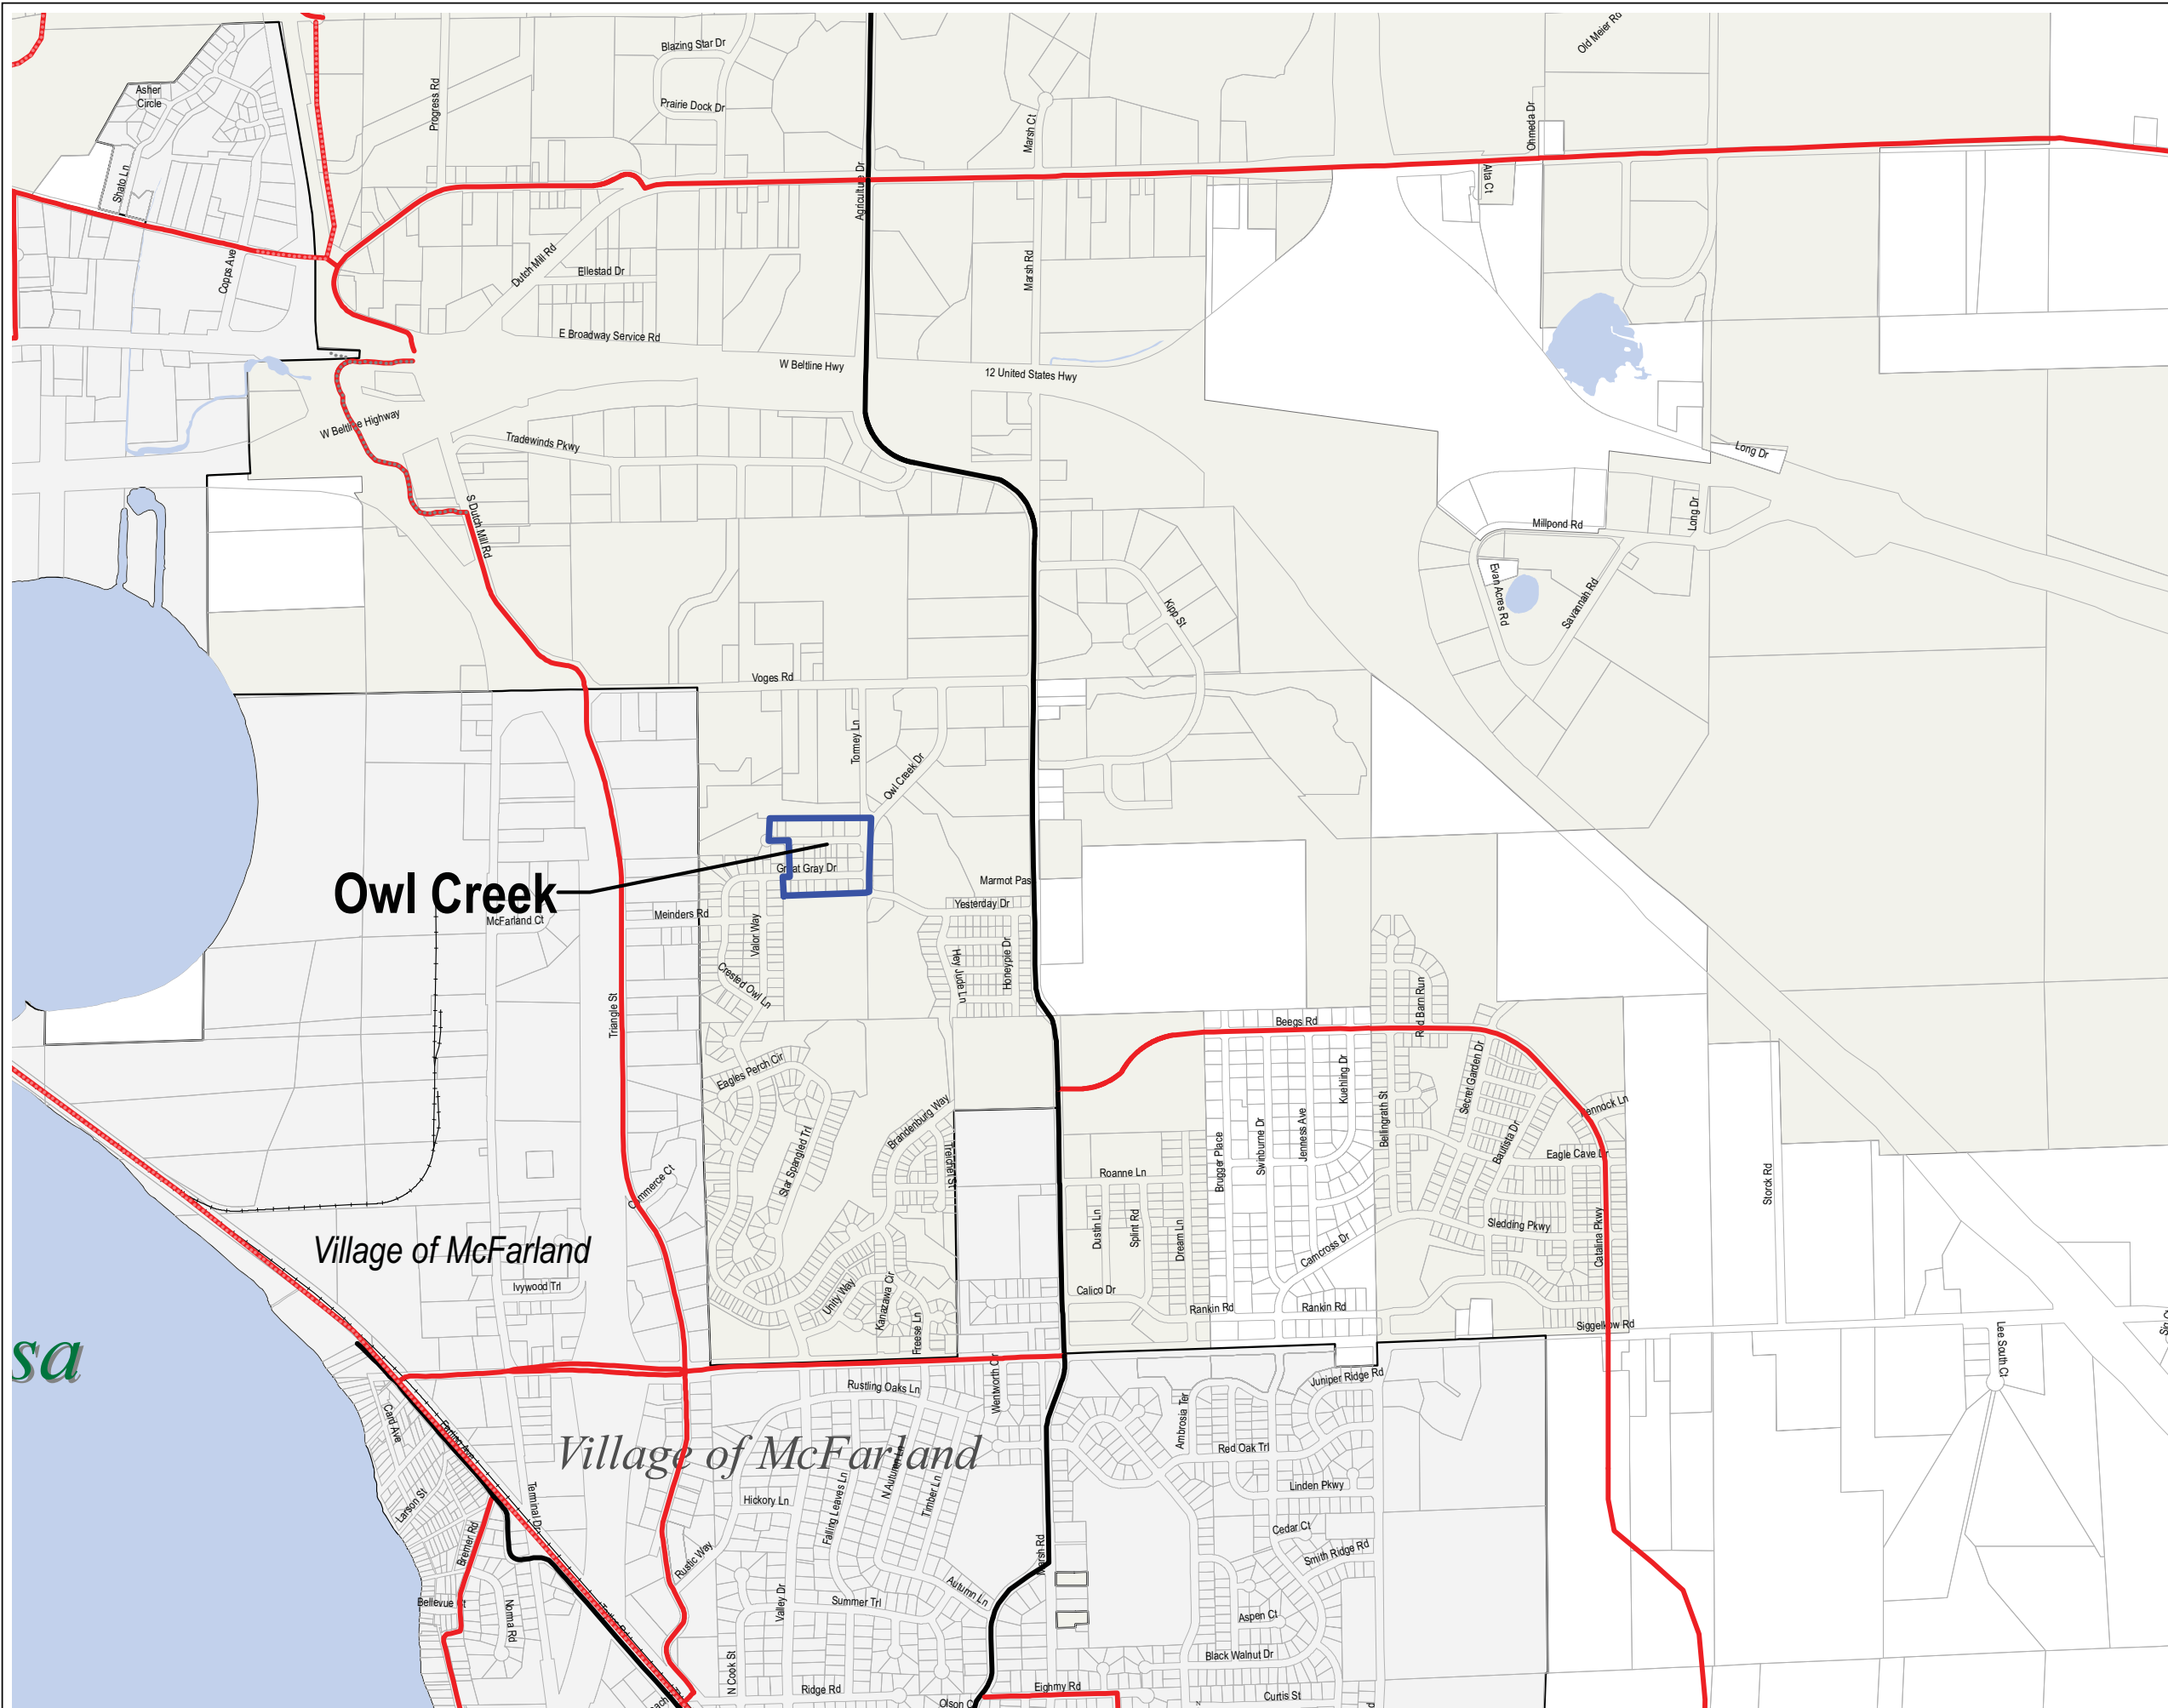

**Neighborhood Resource Team
Focus Area
Owl Creek**

**Bike Routes
(Dane County)**

- NRT Focus Areas
- Bike Paths**
- Existing Bike Path
- Proposed Bike Path
- Under Construction
- DC Bike Route**
- Dane County Existing Bike Route
- Other
- Dane County Planned Bike Route
- City of Madison

Owl Creek

Village of McFarland

Village of McFarland