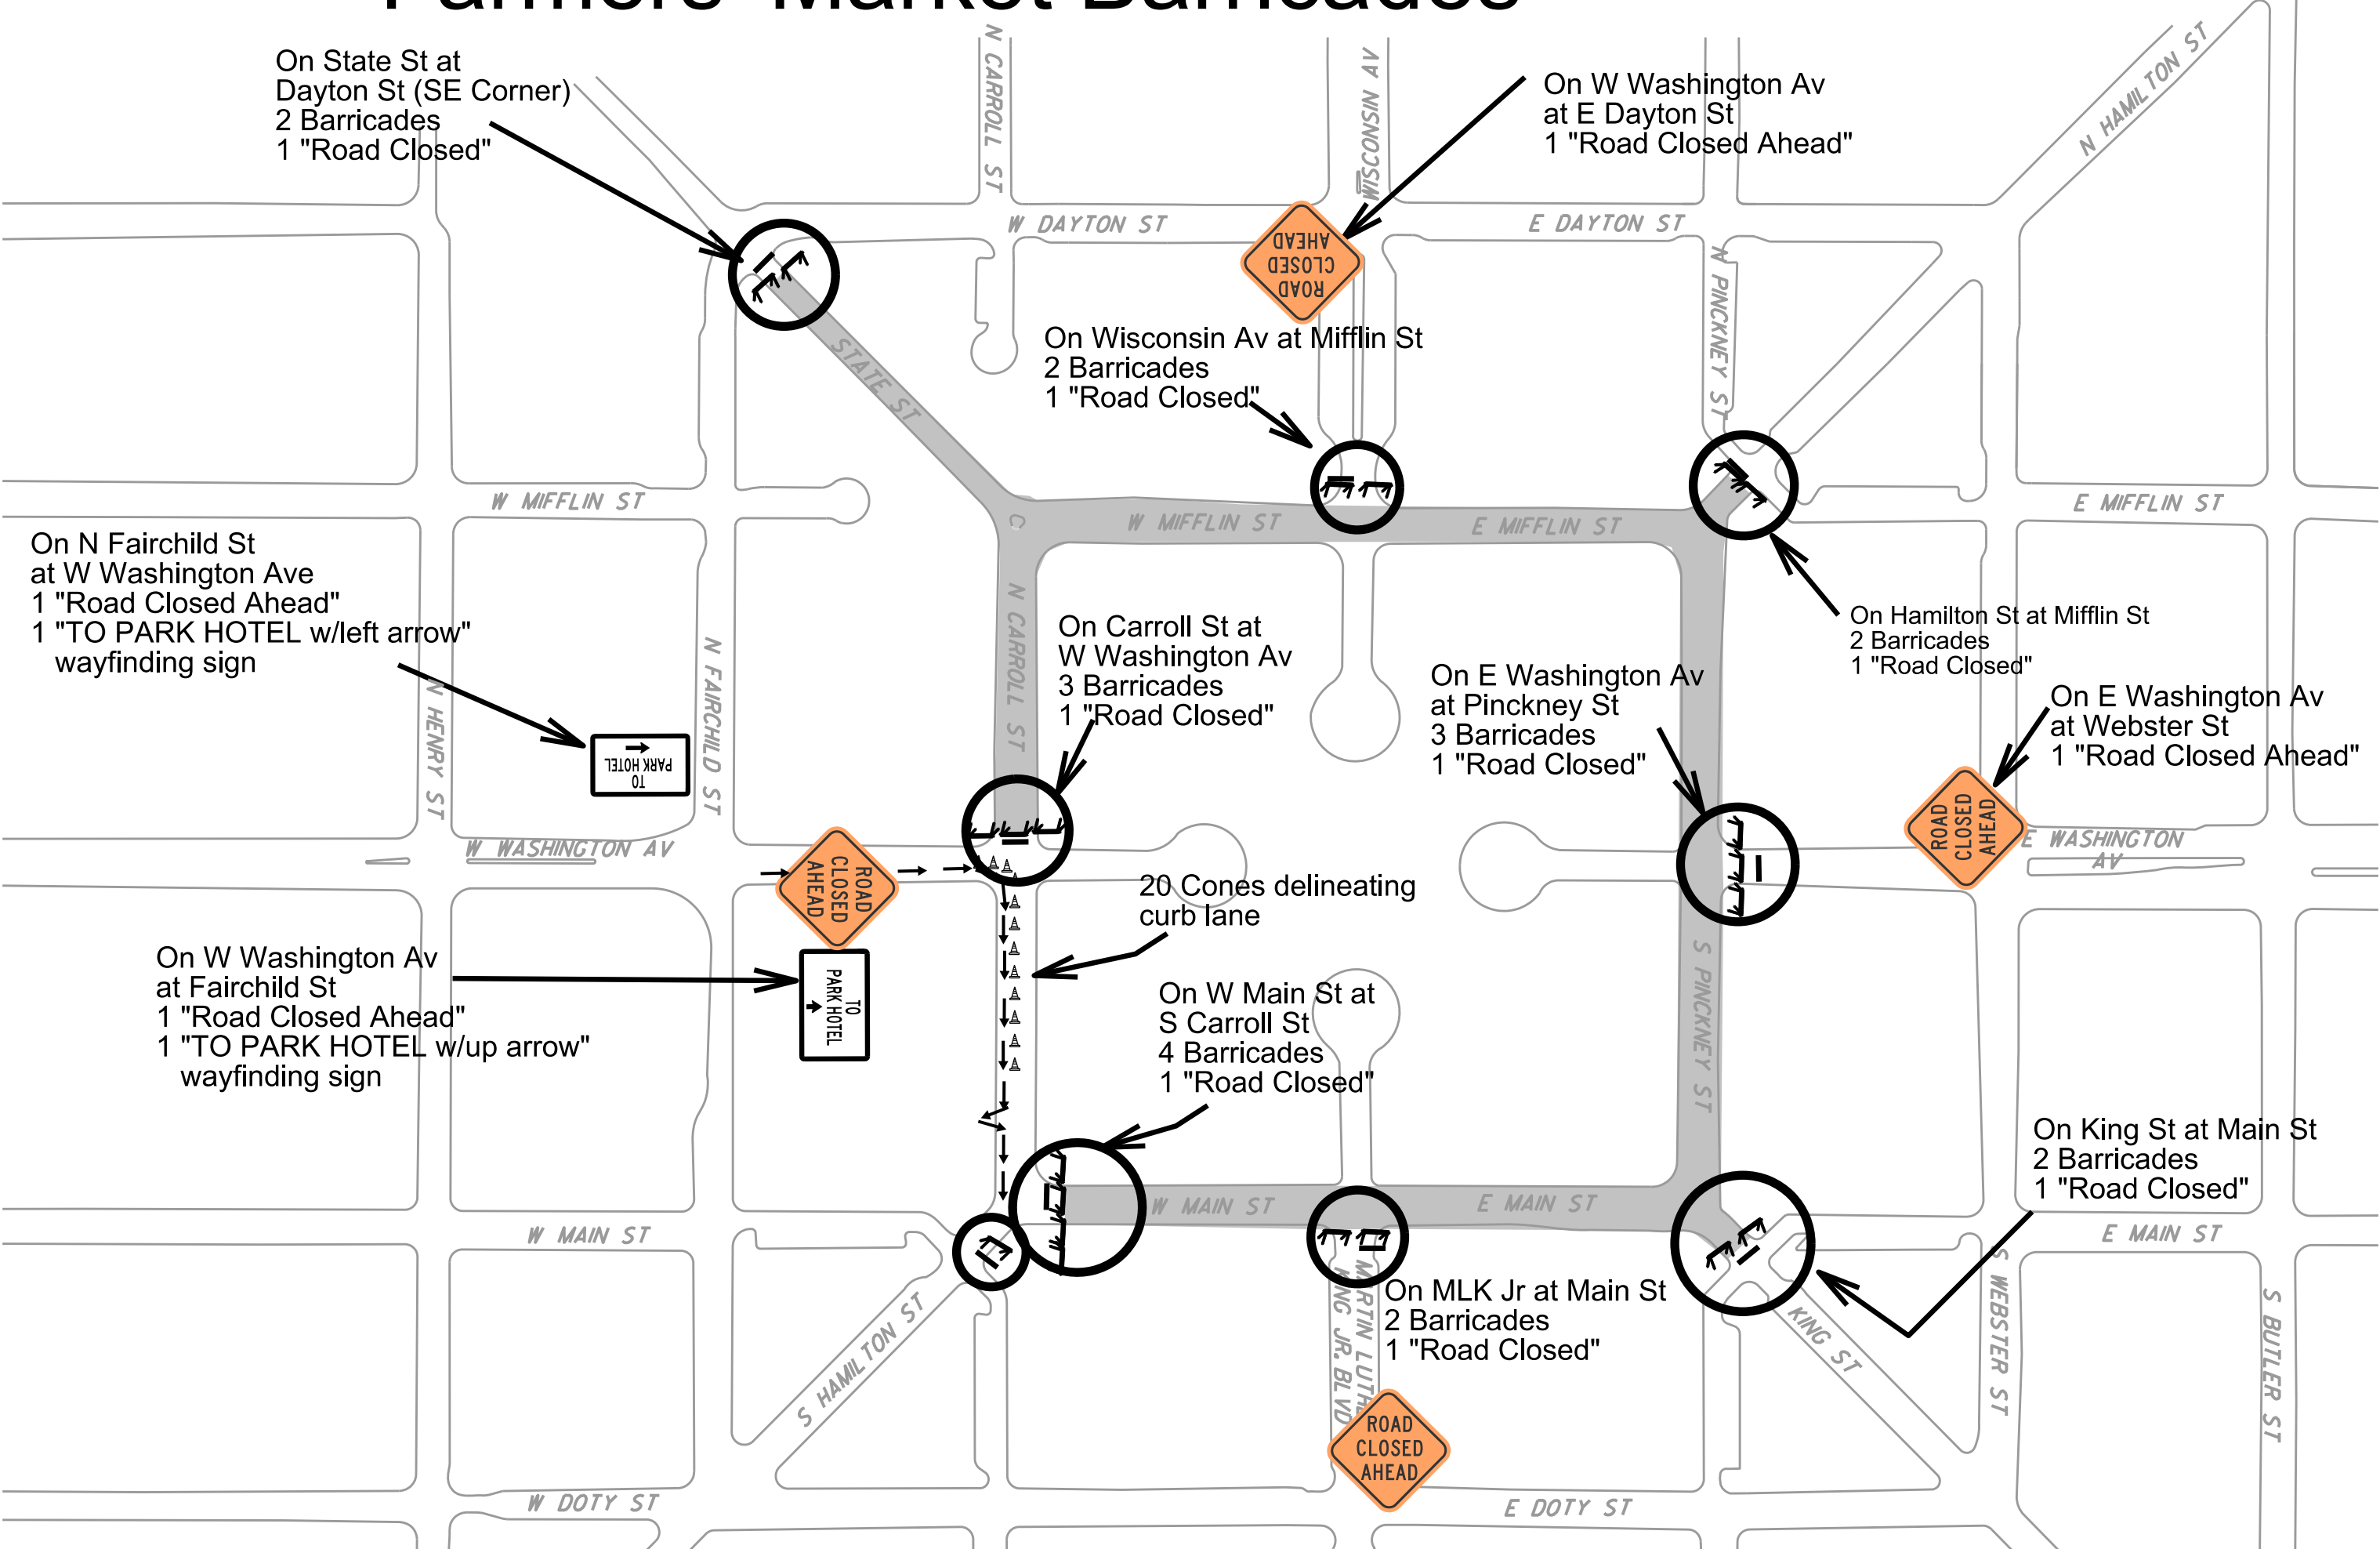

# Farmers' Market Barricades

REVISED 6/21/23

On State St at Dayton St (SE Corner)  
2 Barricades  
1 "Road Closed"

On W Washington Av at E Dayton St  
1 "Road Closed Ahead"

On Wisconsin Av at Mifflin St  
2 Barricades  
1 "Road Closed"

On N Fairchild St at W Washington Ave  
1 "Road Closed Ahead"  
1 "TO PARK HOTEL w/left arrow" wayfinding sign

On Carroll St at W Washington Av  
3 Barricades  
1 "Road Closed"

On E Washington Av at Pinckney St  
3 Barricades  
1 "Road Closed"

On Hamilton St at Mifflin St  
2 Barricades  
1 "Road Closed"

On E Washington Av at Webster St  
1 "Road Closed Ahead"

On W Washington Av at Fairchild St  
1 "Road Closed Ahead"  
1 "TO PARK HOTEL w/up arrow" wayfinding sign

20 Cones delineating curb lane

On W Main St at S Carroll St  
4 Barricades  
1 "Road Closed"

On King St at Main St  
2 Barricades  
1 "Road Closed"

On MLK Jr at Main St  
2 Barricades  
1 "Road Closed"