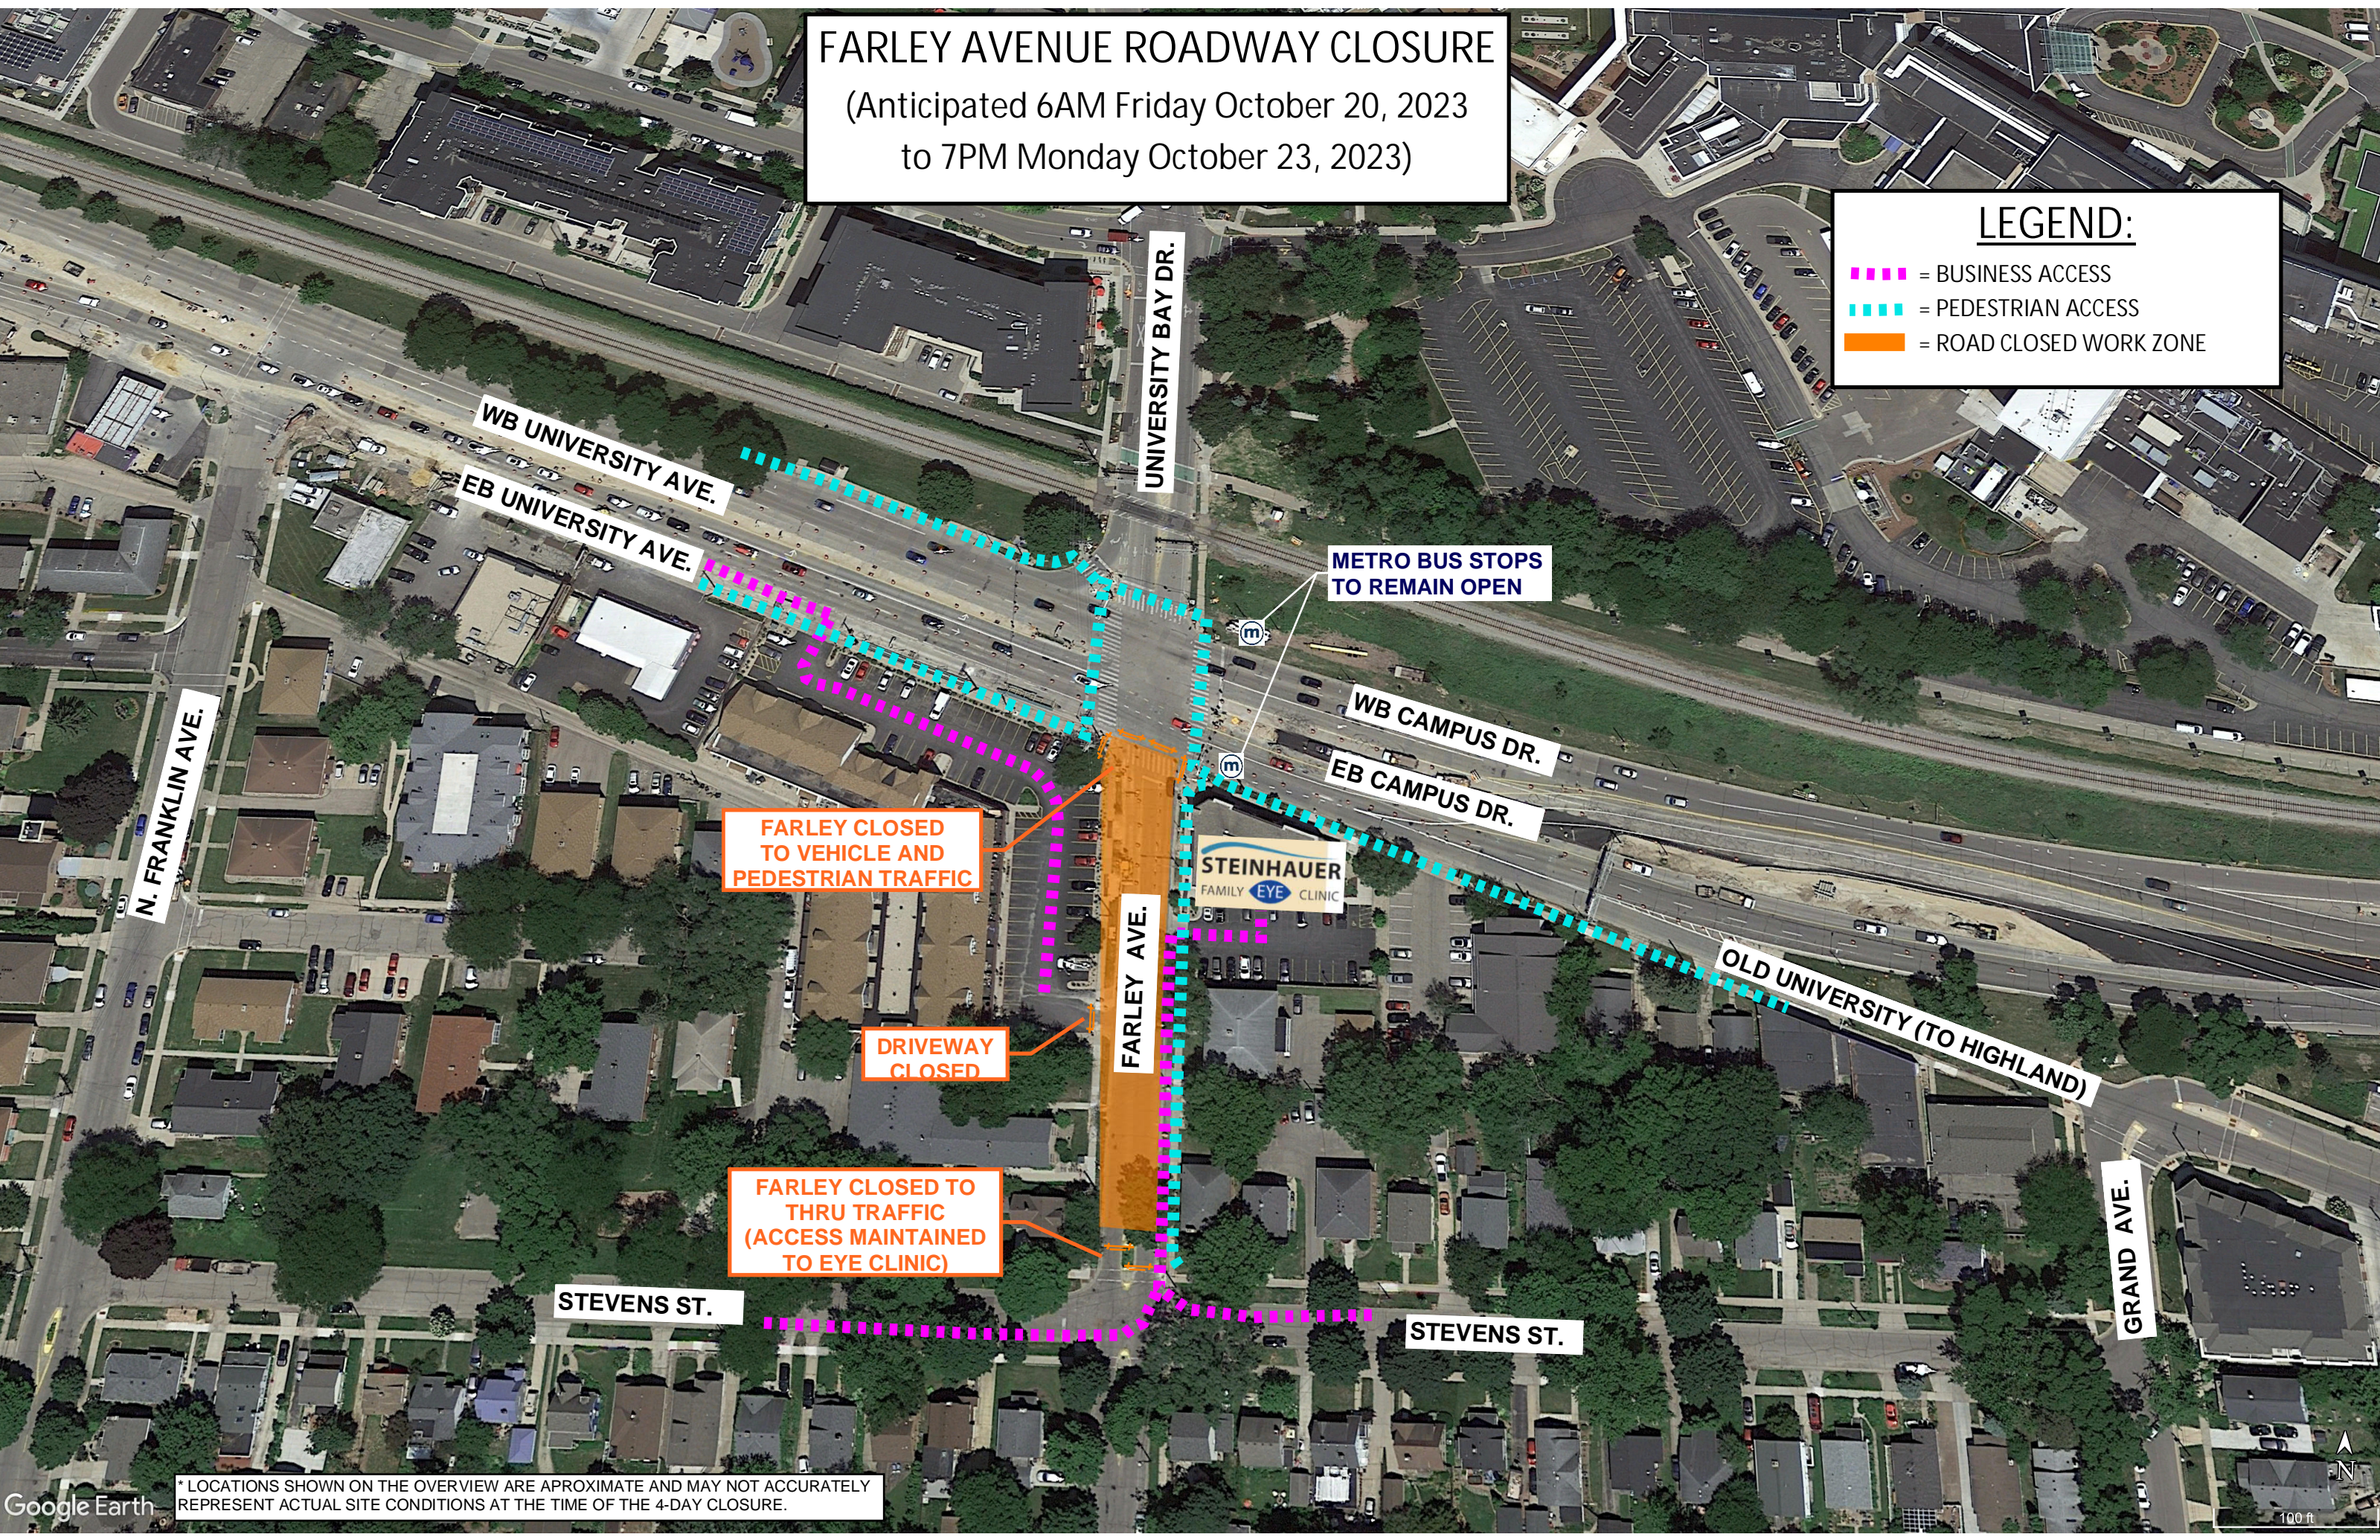

FARLEY AVENUE ROADWAY CLOSURE

(Anticipated 6AM Friday October 20, 2023
to 7PM Monday October 23, 2023)

LEGEND:

- = BUSINESS ACCESS
- = PEDESTRIAN ACCESS
- = ROAD CLOSED WORK ZONE

FARLEY CLOSED TO VEHICLE AND PEDESTRIAN TRAFFIC

DRIVEWAY CLOSED

FARLEY CLOSED TO THRU TRAFFIC (ACCESS MAINTAINED TO EYE CLINIC)

METRO BUS STOPS TO REMAIN OPEN

* LOCATIONS SHOWN ON THE OVERVIEW ARE APPROXIMATE AND MAY NOT ACCURATELY REPRESENT ACTUAL SITE CONDITIONS AT THE TIME OF THE 4-DAY CLOSURE.