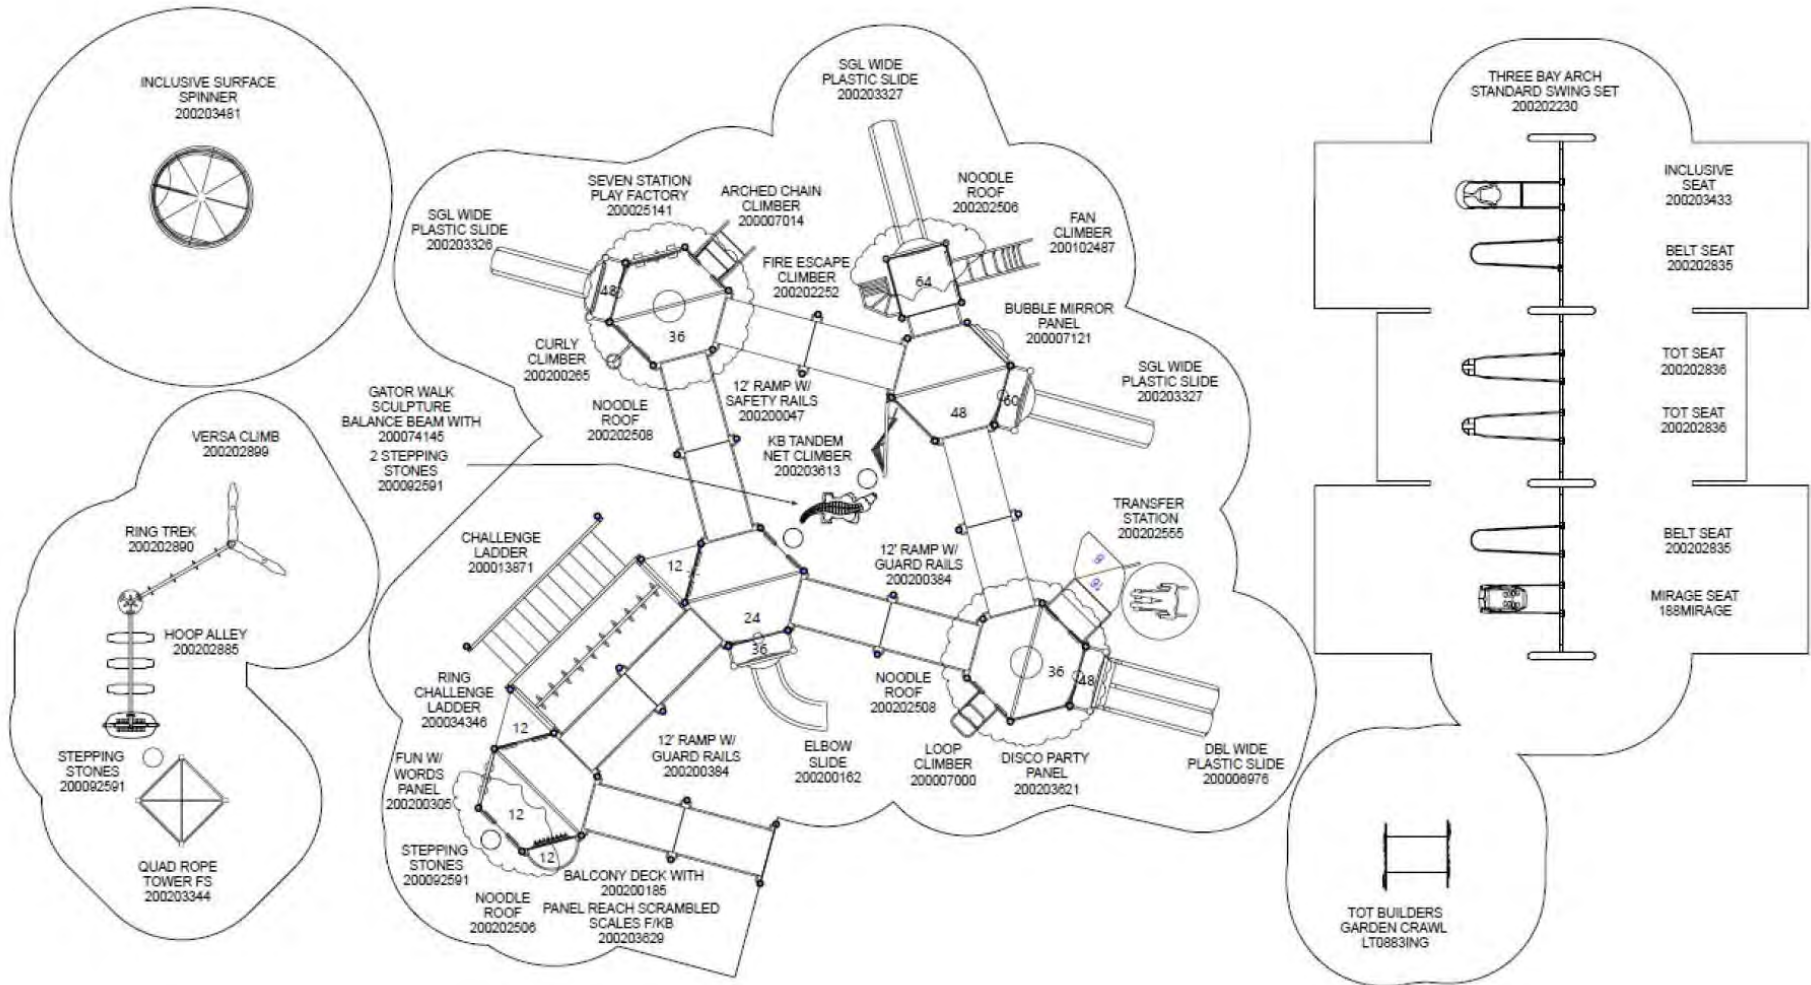

City of Madison Inclusive Playground Option #3
Company: PlayPower LT(Northland Rec)