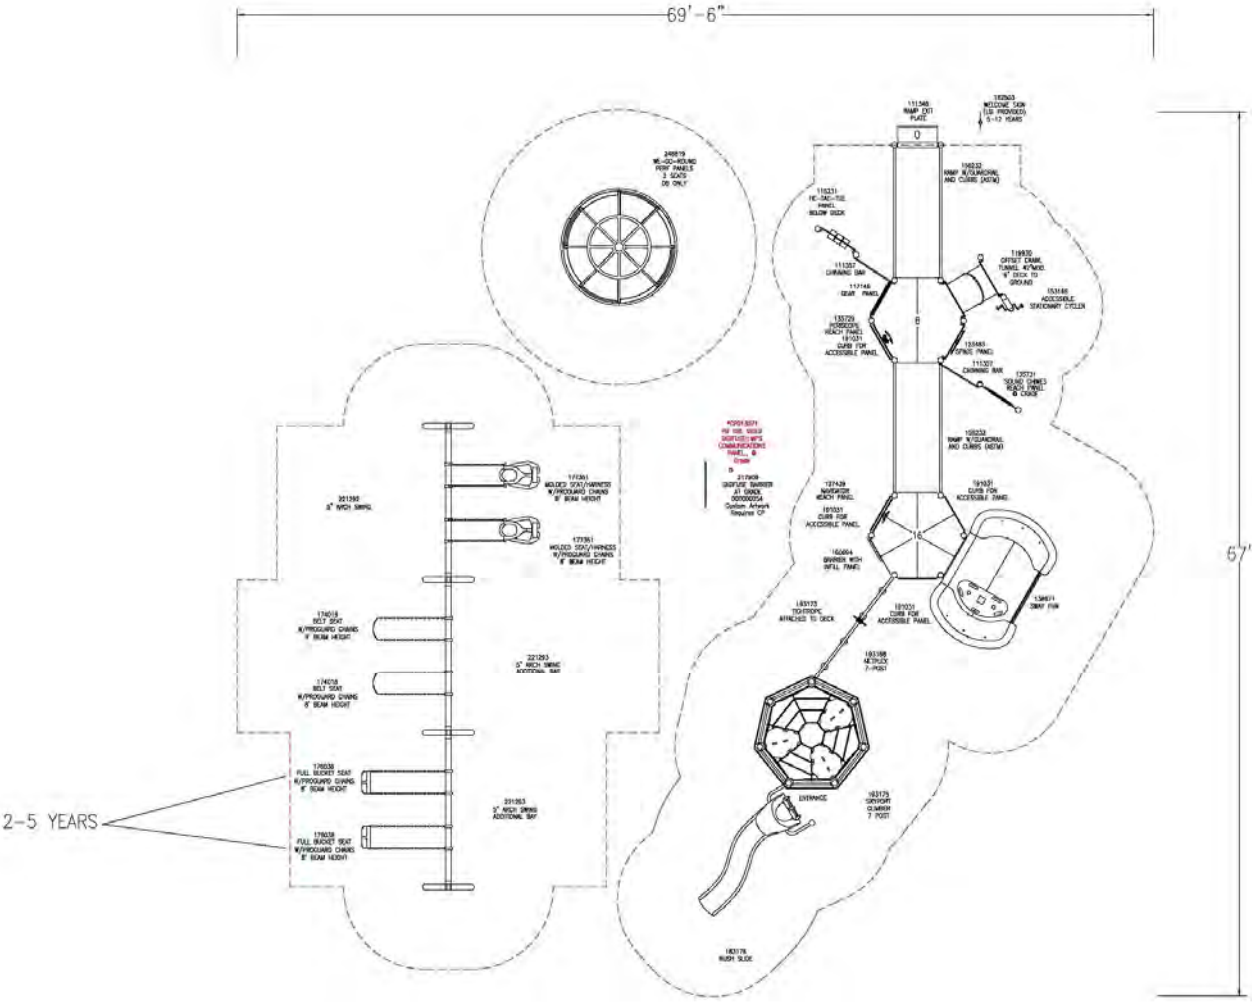

City of Madison Inclusive Playground Option #1

Company: Landscape Structures (Gerber Leisure)