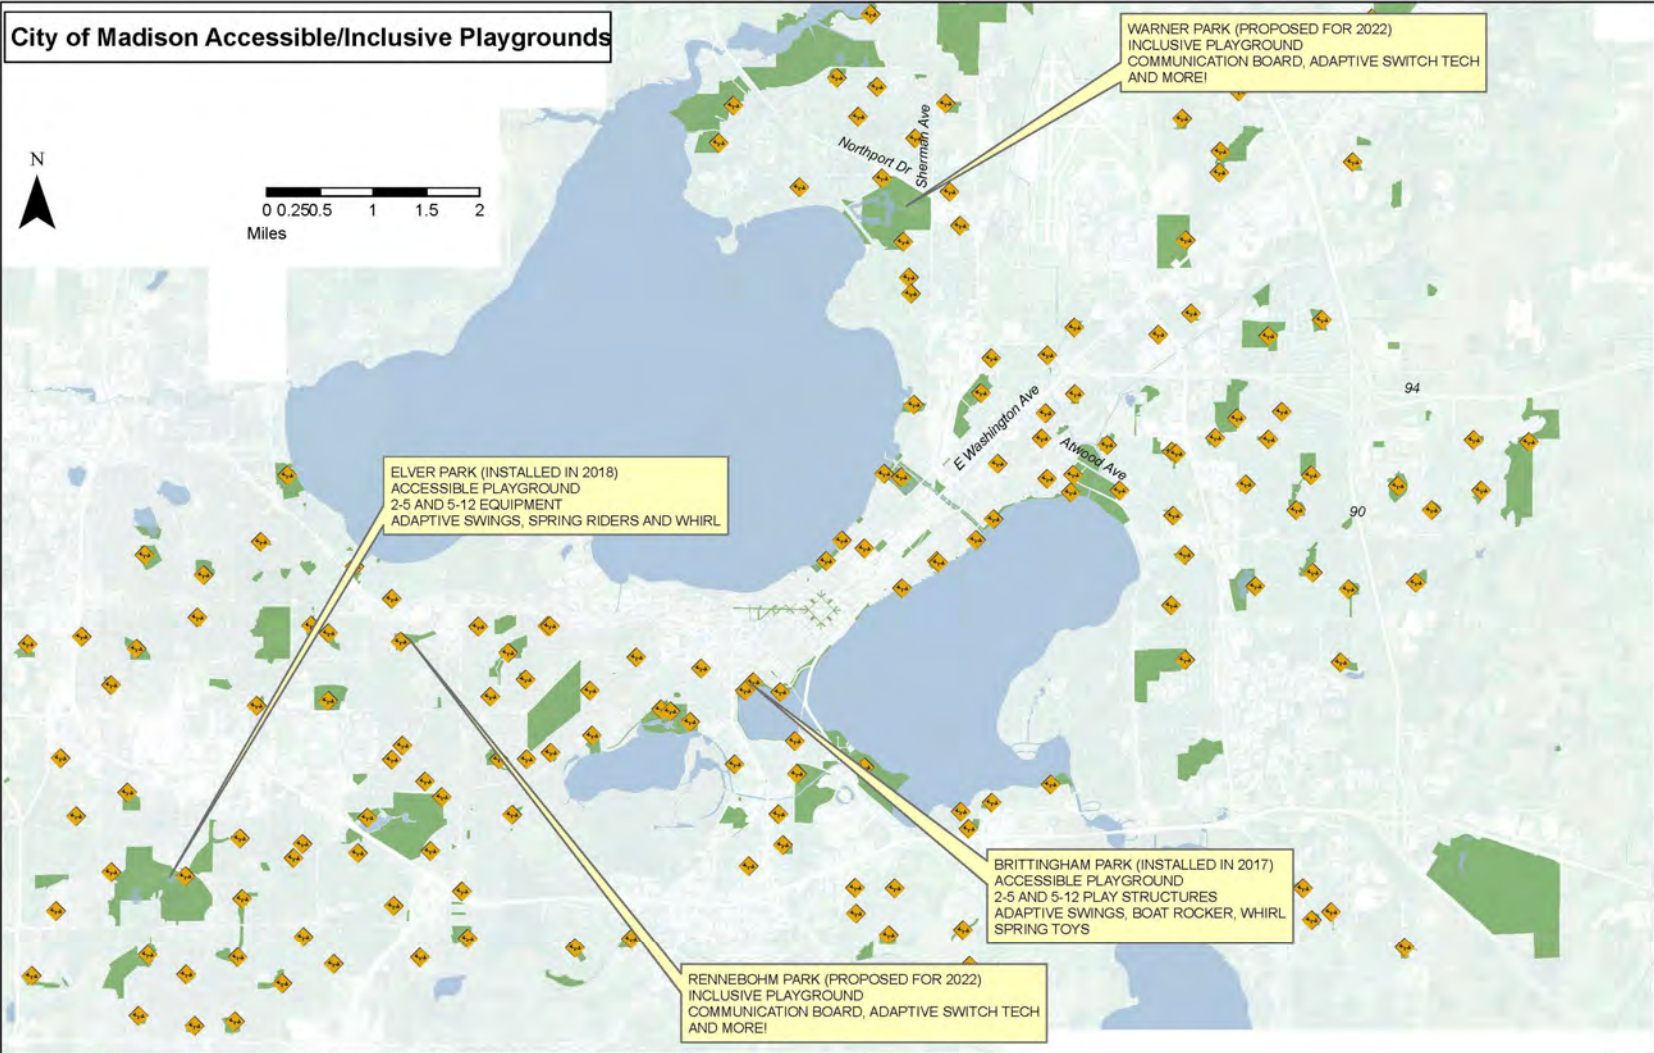

ACCESSIBLE AND INCLUSIVE PLAYGROUNDS IN MADISON