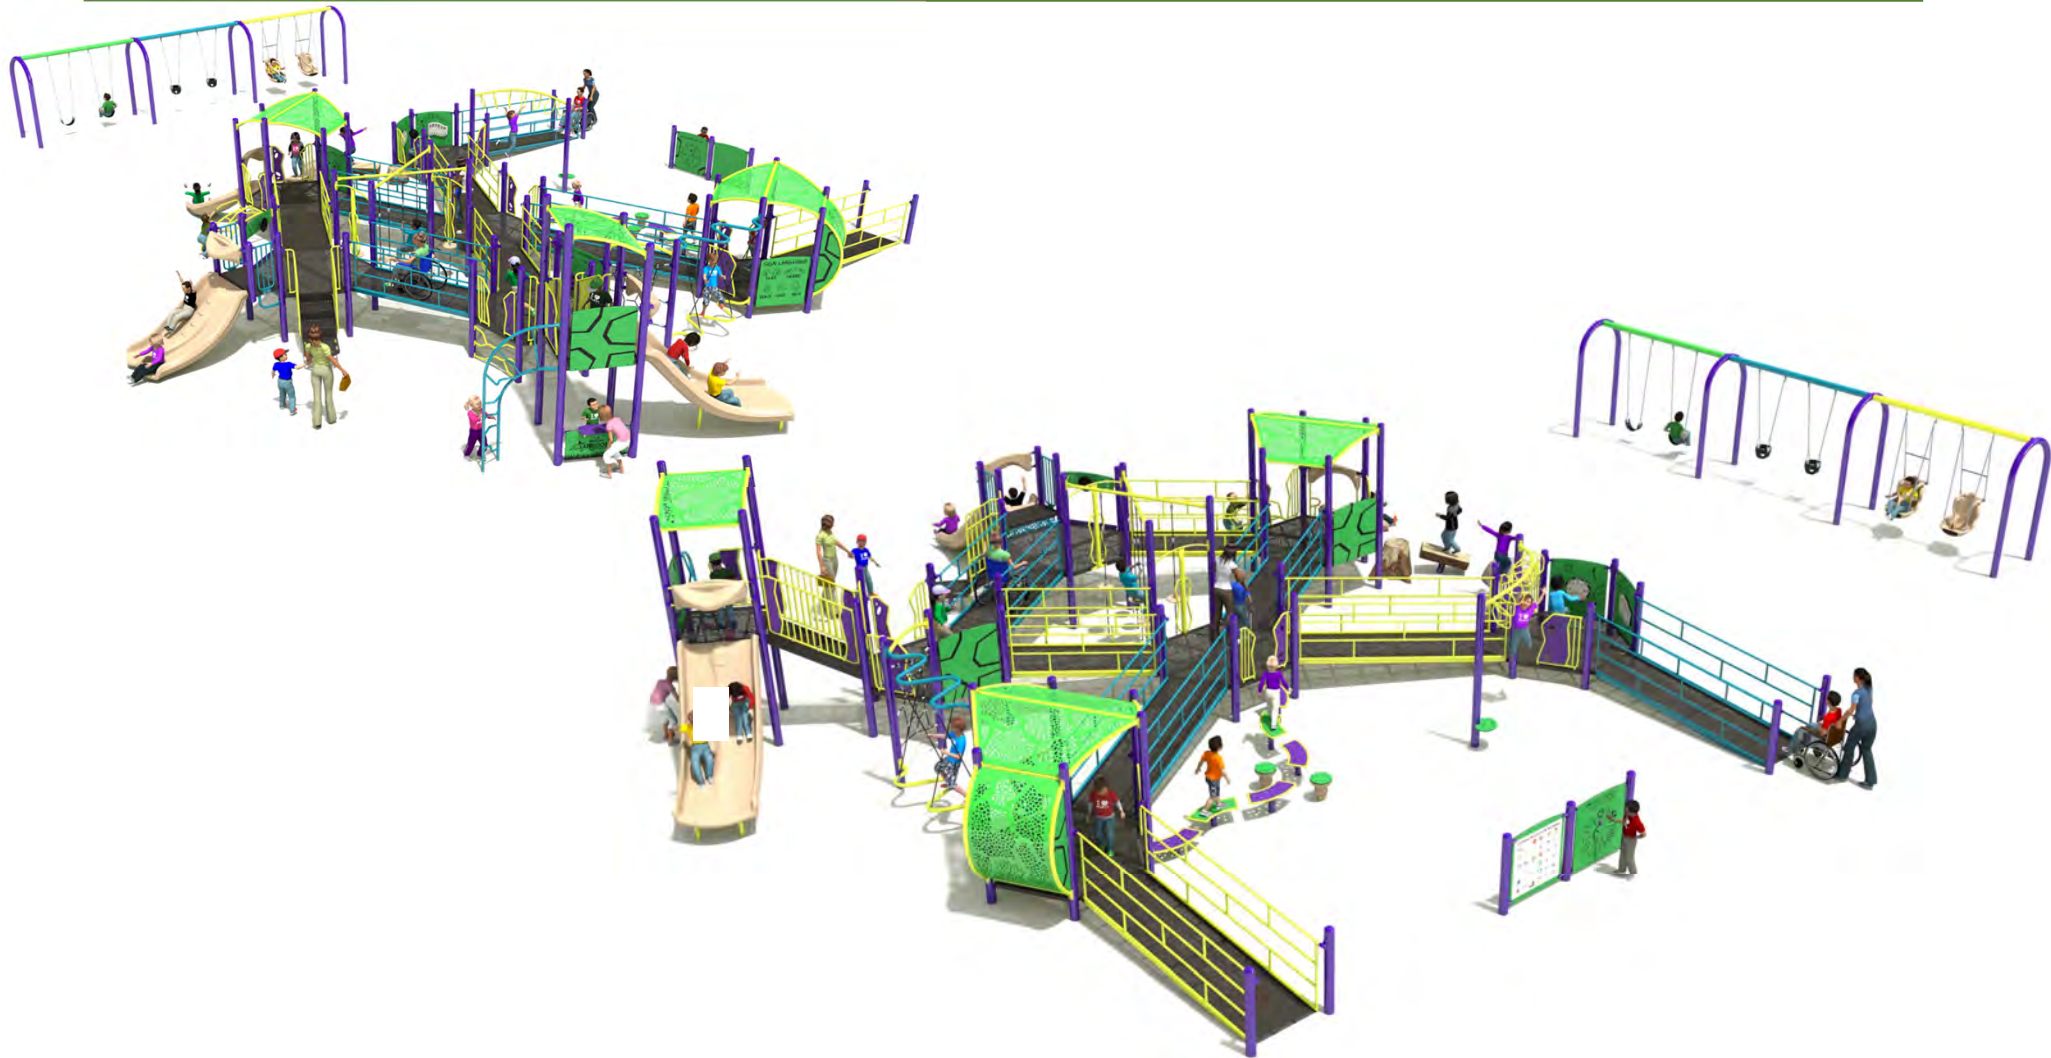

# ACCESSIBLE AND INCLUSIVE PLAYGROUNDS IN MADISON

City of Madison Inclusive Playground Option #1  
Company: Landscape Structures (Gerber Leisure)

# City of Madison Inclusive Playground Option #1

Company: Landscape Structures (Gerber Leisure)

City of Madison Inclusive Playground Option #2  
Company: Burke (Lee Recreation)