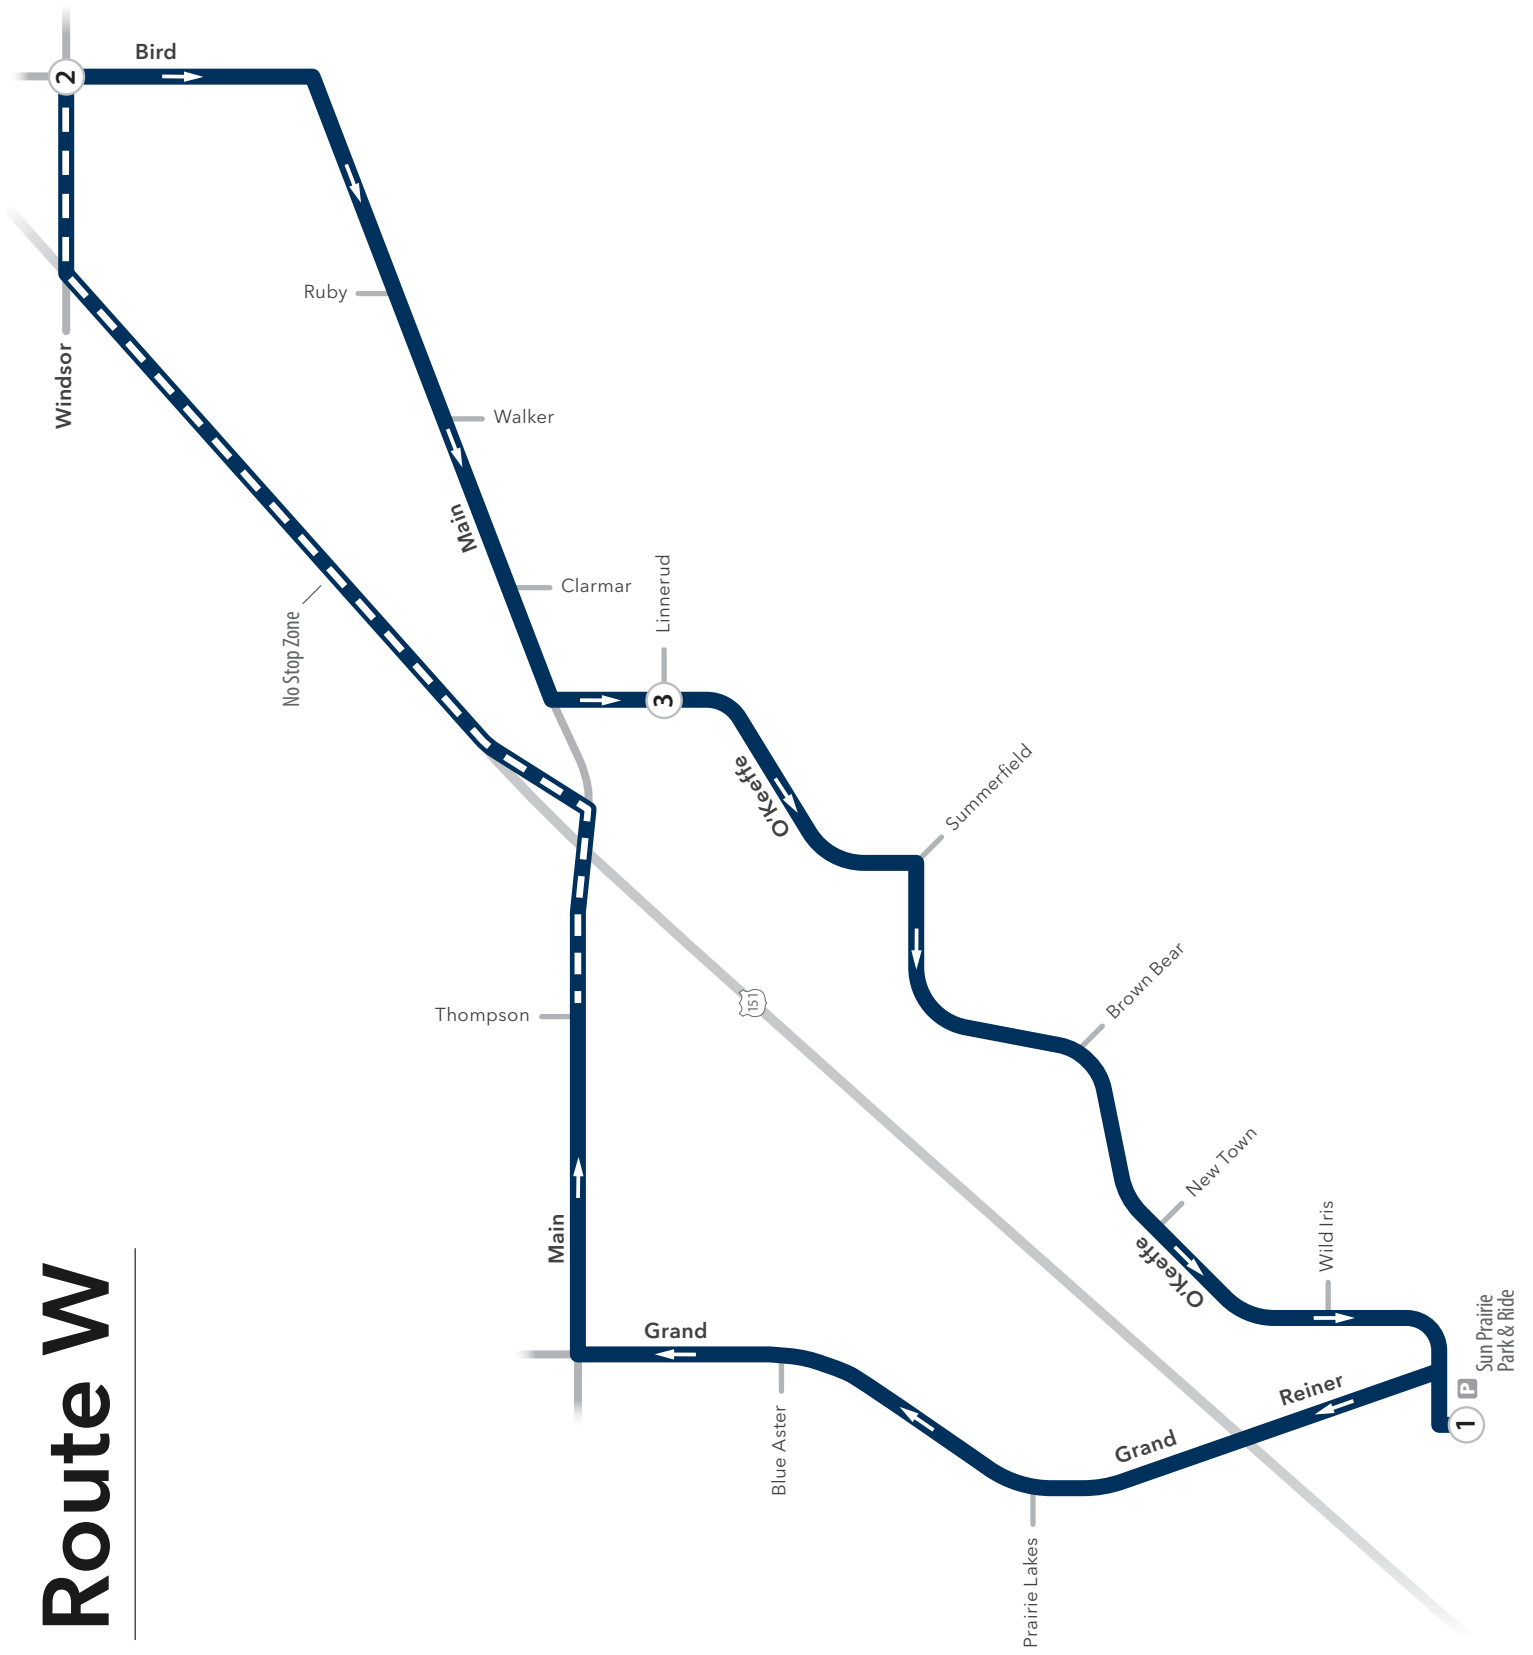

Route W

ROUTE W
Weekday Loop

From	Sun Prairie Park and Ride	Bird and Windsor	Okeeffe and Linnerud	Sun Prairie Park and Ride	Becomes Route
	1	2	3	1	
GA	6:10	6:21	6:28	6:36	A
A	6:40	6:51	6:58	7:06	A
GA	7:10	7:21	7:28	7:36	A
A	Runs Every 30 Minutes				A
A	6:40	6:51	6:58	7:06	GA