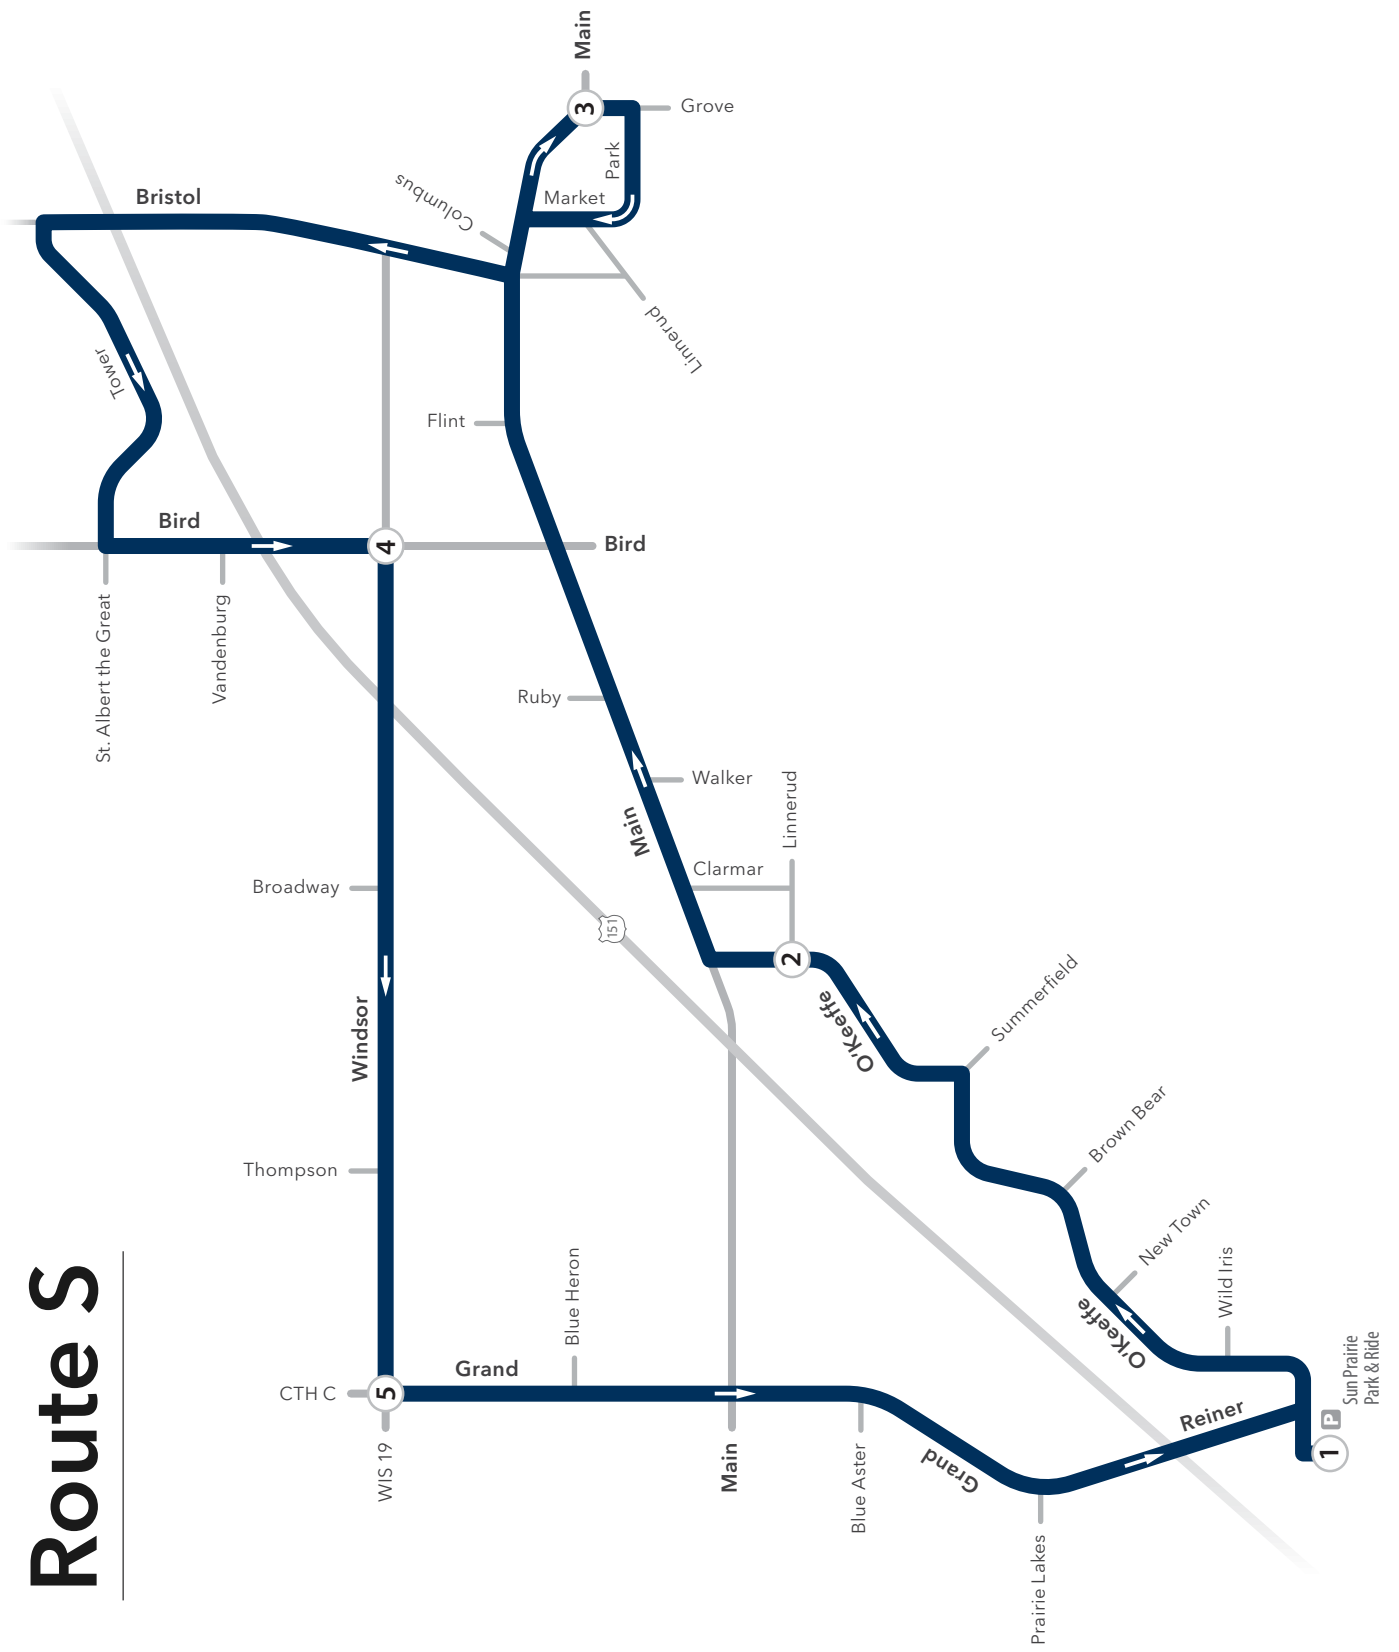

Route S

ROUTE S
Weekday Loop

From	Sun Prairie Park and Ride	Okeeffe and Linnerud	Grove and Main	Windsor and Bird	Grand and Windsor	Sun Prairie Park and Ride	Becomes Route
	1	2	3	4	5	1	
GA	-:-	-:-	-:-	6:06	6:13	6:21	S
S	6:40	6:47	6:55	7:06	7:13	7:21	S
S			Runs Every 60 Minutes				S
S	7:40	7:47	7:55	8:06	8:13	8:21	GA

ROUTE S
Saturday Loop

From	Sun Prairie Park and Ride	Okeeffe and Linnerud	Grove and Main	Windsor and Bird	Grand and Windsor	Sun Prairie Park and Ride	Becomes Route
	1	2	3	4	5	1	
GA	-:-	-:-	-:-	6:06	6:13	6:21	A
A	6:40	6:47	6:55	7:06	7:13	7:21	A
A			Runs Every 60 Minutes				A
A	7:40	7:47	7:55	8:06	8:13	8:21	GA

ROUTE S
Sunday Loop

From	Sun Prairie Park and Ride	Okeeffe and Linnerud	Grove and Main	Windsor and Bird	Grand and Windsor	Sun Prairie Park and Ride	Becomes Route
	1	2	3	4	5	1	
GA	-:-	-:-	-:-	6:06	6:13	6:21	A
GA	6:40	6:47	6:55	7:06	7:13	7:21	A
A			Runs Every 60 Minutes				A
A	7:40	7:47	7:55	8:06	8:13	8:21	GA