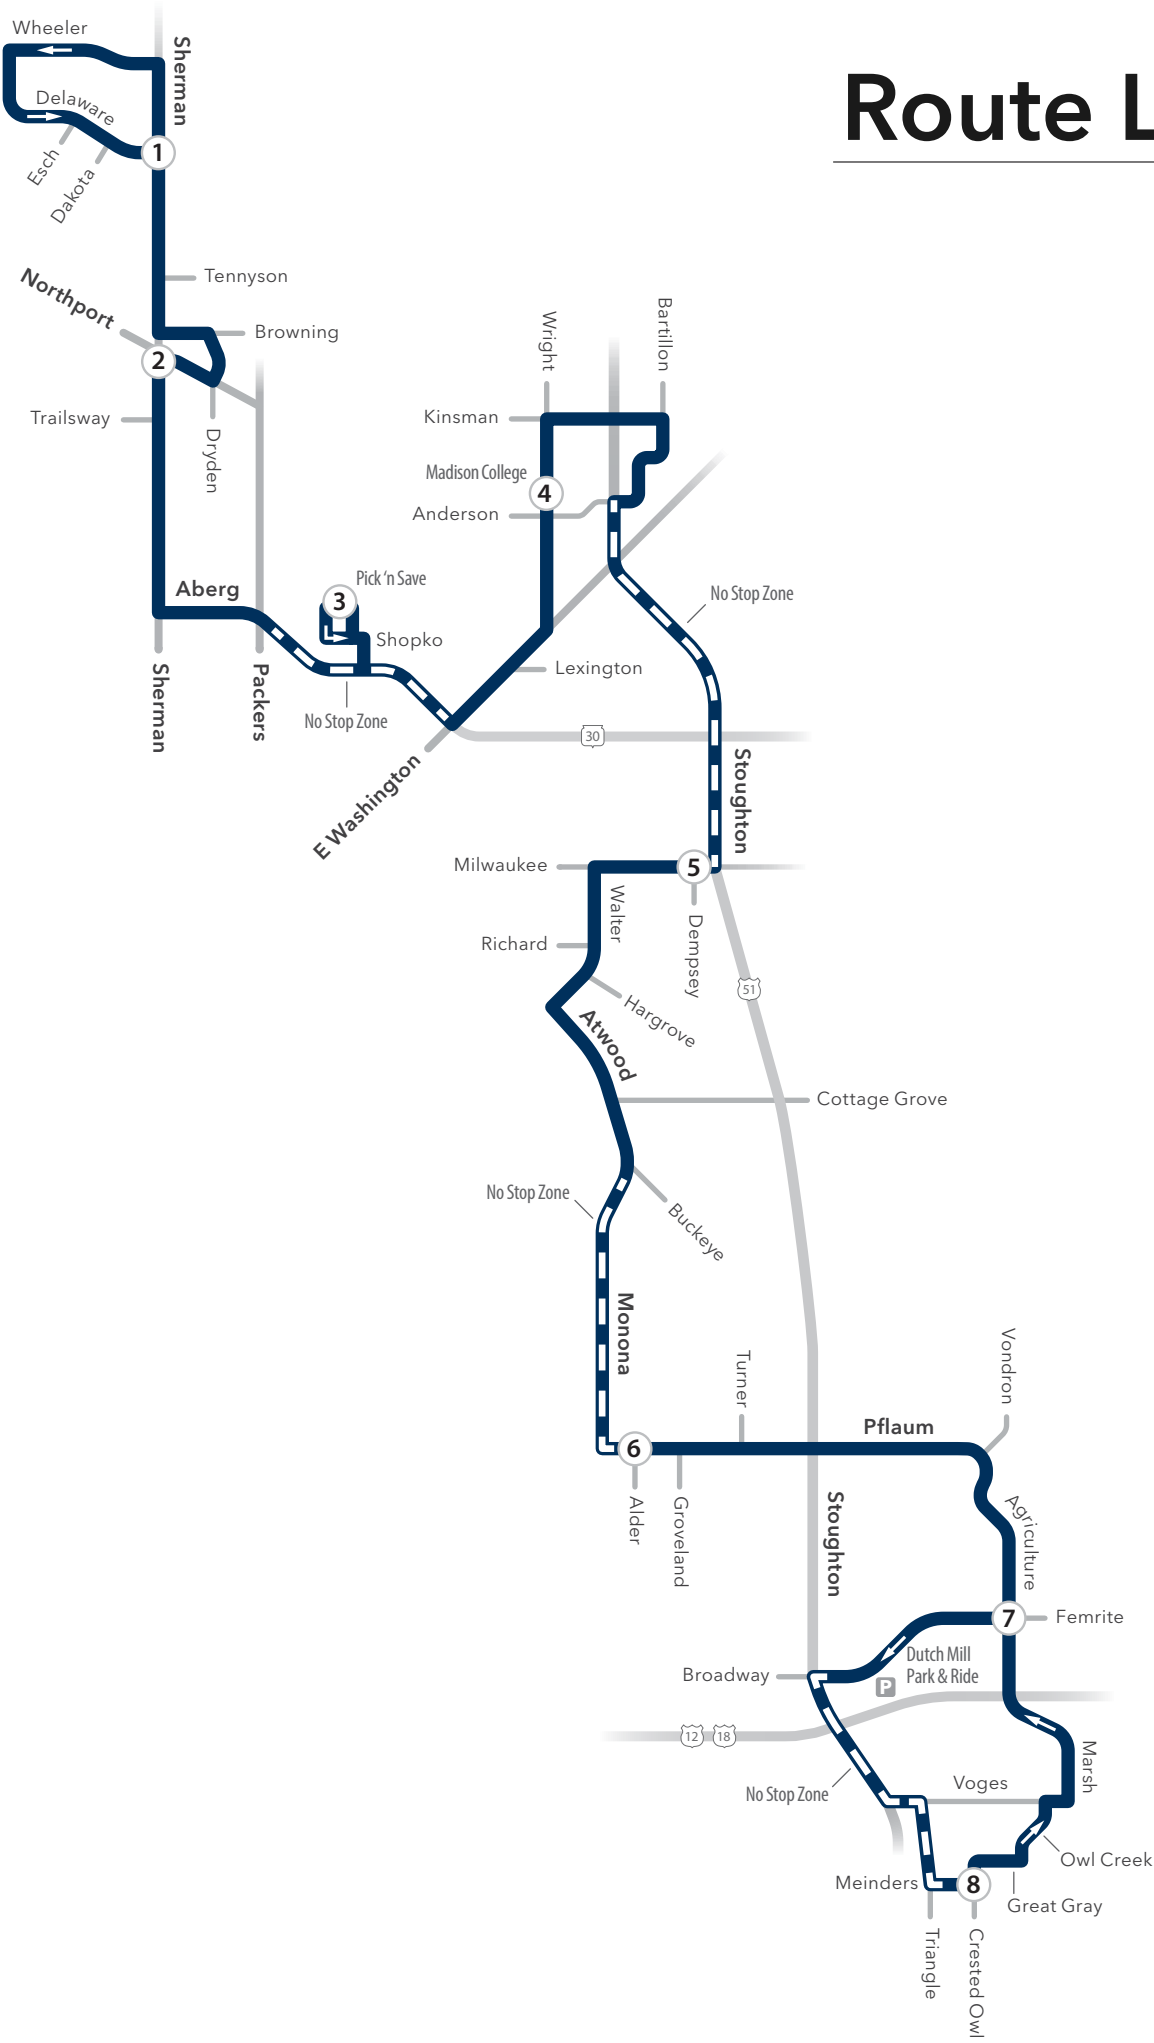

Route L

ROUTE L

Weekday Westbound

7226	3305	7385	7144	7169	7169	9100	5223	5253	5818
Femrite and Agricul	Meinders at Crested Owl	Agriculture at Femrite	Pflaum and Alder	Arrive Milwaukee and Dempsey	Depart Milwaukee and Dempsey	Wright and Madison College	Northport and Sherman	Sherman and Delaware (east side of street)	Depart Sherman and Delaware (west side of street)
7	8	7	6	5	5	4	2	1	1
-:-	-:-	-:-	-:-	-:-	-:-	-:-	5:29	5:34	5:40
5:30	5:37	5:43	5:51	6:02	6:20	6:30	6:44	6:49	6:55
6:45	6:52	6:58	7:06	7:17	7:35	7:45	7:59	8:04	8:10
8:00	8:07	8:13	8:21	8:32	8:50	9:00	9:14	9:19	9:25
9:15	9:22	9:28	9:36	9:47	10:05	10:15	10:29	10:34	10:40
10:30	10:37	10:43	10:51	11:02	11:20	11:30	11:44	11:49	11:55
11:45	11:52	11:58	12:06	12:17	12:35	12:45	12:59	1:04	1:10
1:00	1:07	1:13	1:21	1:32	1:50	2:00	2:14	2:19	2:25
2:15	2:22	2:28	2:36	2:47	3:05	3:15	3:29	3:34	3:40
3:30	3:37	3:43	3:51	4:02	4:20	4:30	4:44	4:49	4:55
4:45	4:52	4:58	5:06	5:17	5:35	5:45	5:59	6:04	6:10
6:00	6:07	6:13	6:21	6:32	6:50	7:00	7:14	7:19	7:25
7:15	7:22	7:28	7:36	7:47	8:05	8:15	8:29	8:34	8:40
8:30	8:37	8:43	8:51	9:02	9:20	9:30	9:44	9:49	9:55
9:45	9:52	9:58	10:06	10:17	10:17	10:27	-:-	-:-	-:-