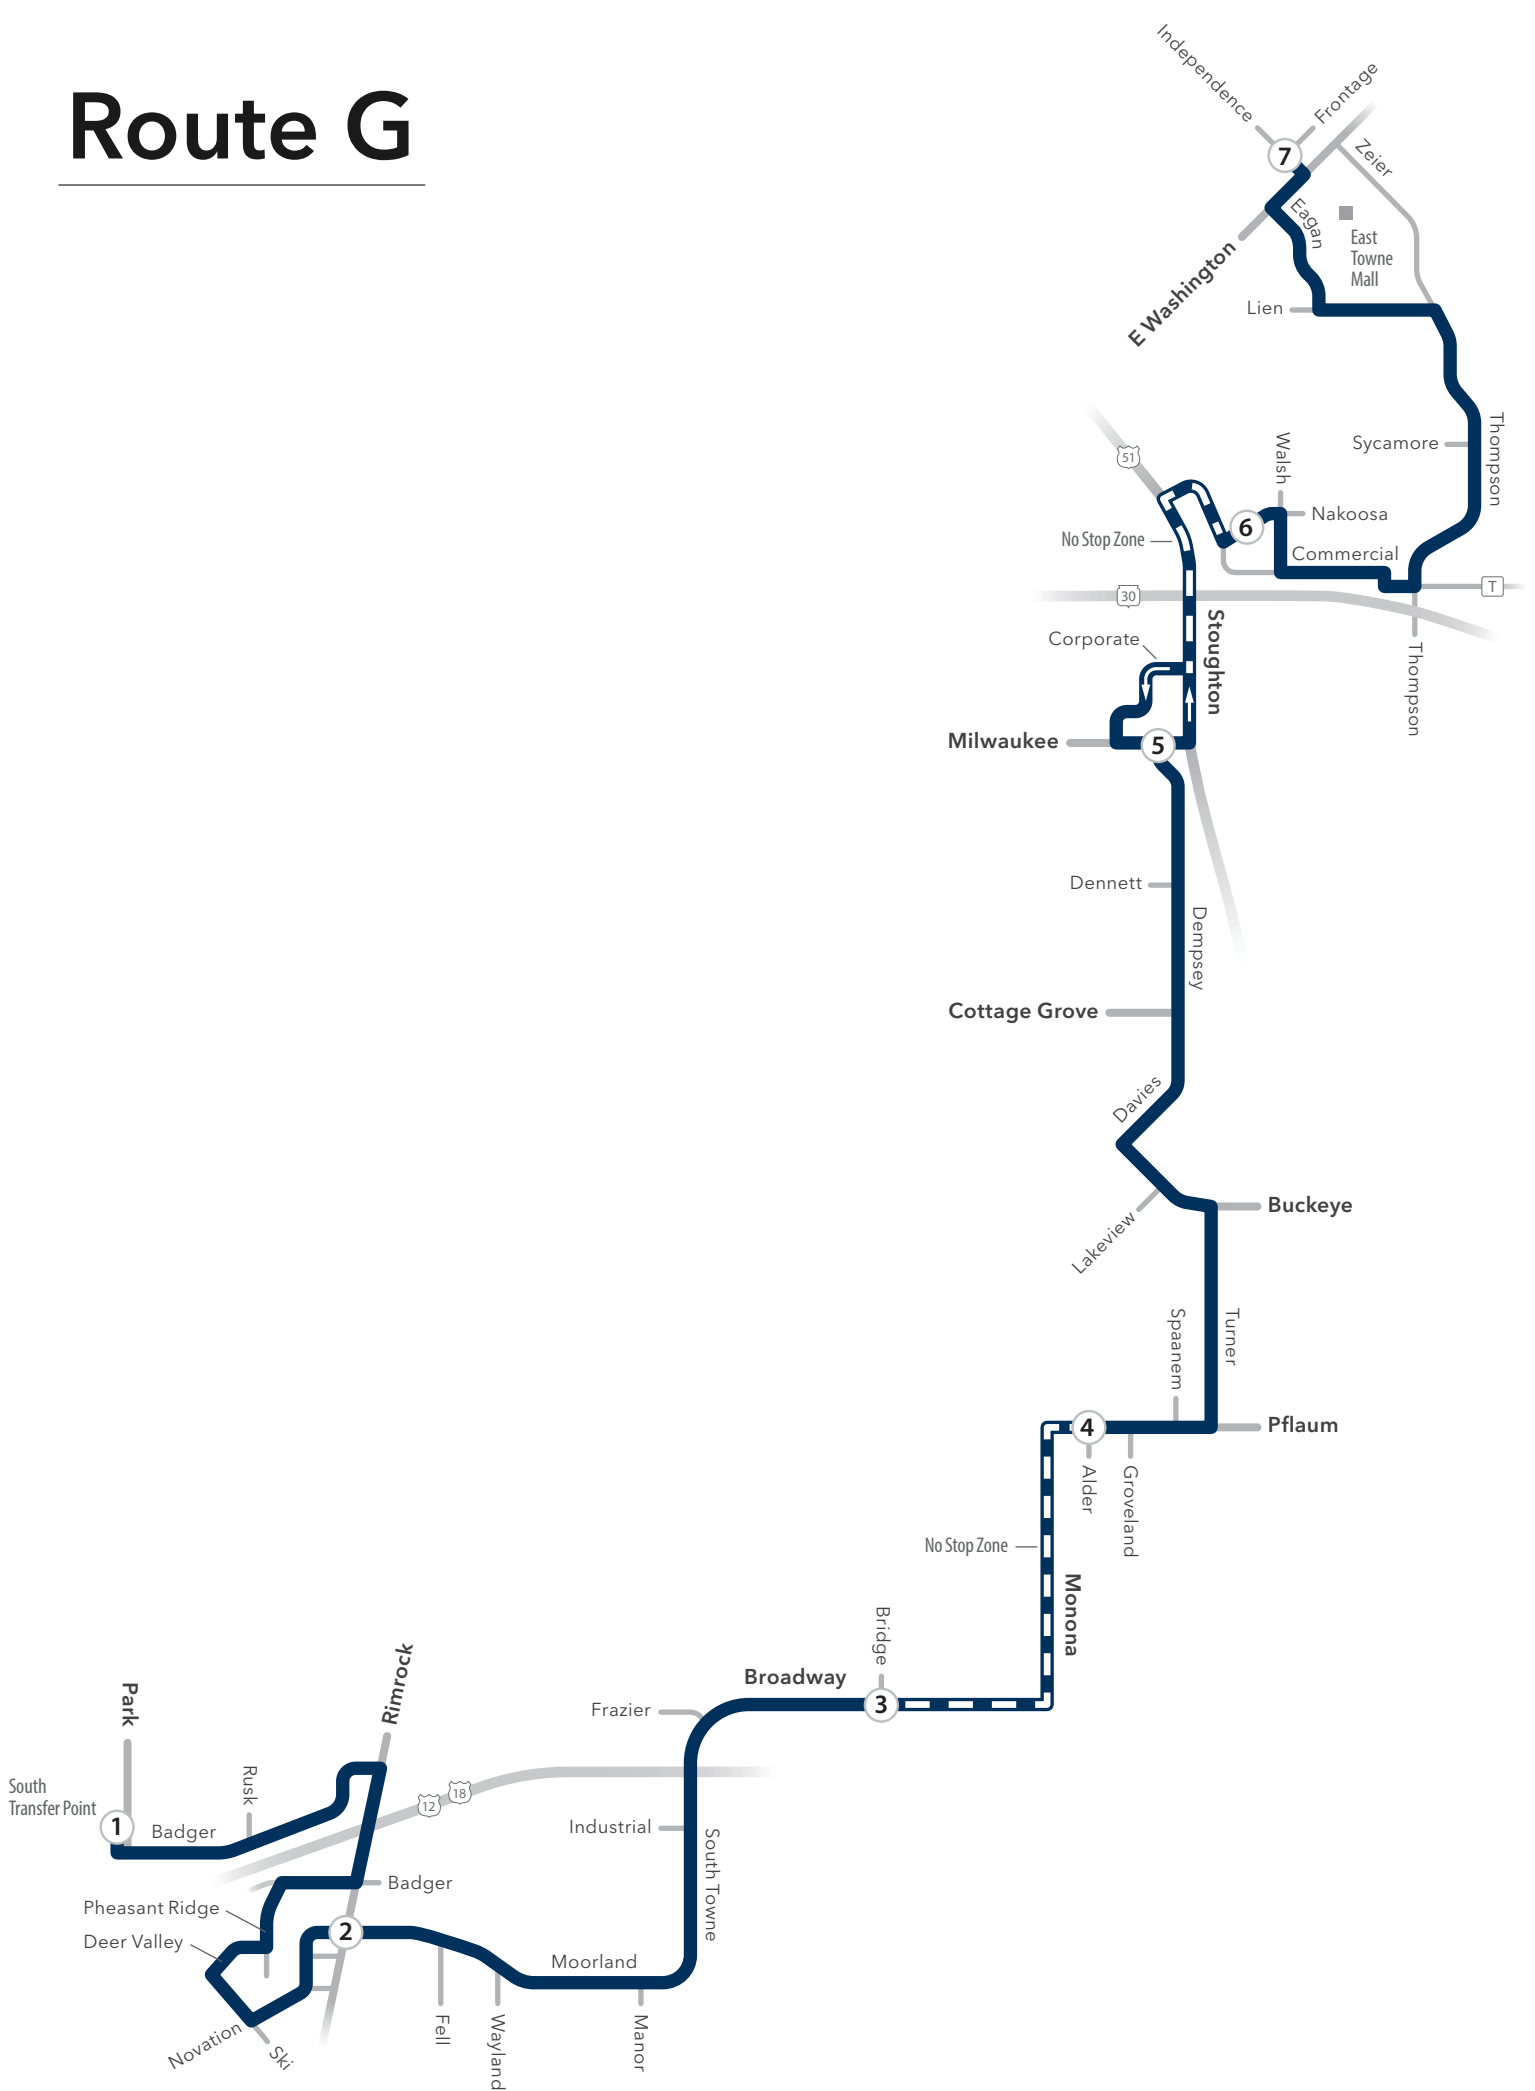

Route G

ROUTE G

Weekday Eastbound

South Transfer Point // Independence

From Route	South Transfer Point	Novation & Rimrock	Broadway & Bridge	Pflaum & Alder	Dempsey & Milwaukee	Nakoosa & Walmart	Independence & E Washington	To Route
	1	2	3	4	5	6	7	
-	-	-	-	5:32	5:43	5:48	5:59	P
-	5:35	5:45	5:55	6:02	6:13	6:18	6:29	P
H	6:05	6:15	6:25	6:32	6:43	6:48	6:59	P
H	6:35	6:45	6:55	7:02	7:13	7:18	7:29	P
H	7:05	7:15	7:25	7:32	7:43	7:48	7:59	P
H	7:35	7:45	7:55	8:02	8:13	8:18	8:29	P
H	8:05	8:15	8:25	8:32	8:43	8:48	8:59	P
H	8:35	8:45	8:55	9:02	9:13	9:18	9:29	P
H	9:05	9:15	9:25	9:32	9:43	9:48	9:59	P
H	9:35	9:45	9:55	10:02	10:13	10:18	10:29	P
H	10:05	10:15	10:25	10:32	10:43	10:48	10:59	P
H	10:35	10:45	10:55	11:02	11:13	11:18	11:29	P
H	11:05	11:15	11:25	11:32	11:43	11:48	11:59	P
H	11:35	11:45	11:55	12:02	12:13	12:18	12:29	P
H	12:05	12:15	12:25	12:32	12:43	12:48	12:59	P
H	12:35	12:45	12:55	1:02	1:13	1:18	1:29	P
H	1:05	1:15	1:25	1:32	1:43	1:48	1:59	P
H	1:35	1:45	1:55	2:02	2:13	2:18	2:29	P
H	2:05	2:15	2:25	2:32	2:43	2:48	2:59	P
H	2:35	2:45	2:55	3:02	3:13	3:18	3:29	P
H	3:05	3:15	3:25	3:32	3:43	3:48	3:59	P
H	3:35	3:45	3:55	4:02	4:13	4:18	4:29	P
H	4:05	4:15	4:25	4:32	4:43	4:48	4:59	P
H	4:35	4:45	4:55	5:02	5:13	5:18	5:29	P
H	5:05	5:15	5:25	5:32	5:43	5:48	5:59	P
H	5:35	5:45	5:55	6:02	6:13	6:18	6:29	P
H	6:05	6:15	6:25	6:32	6:43	6:48	6:59	P
H	6:35	6:45	6:55	7:02	7:13	7:18	7:29	P
H	7:05	7:15	7:25	7:32	7:43	7:48	7:59	P
H	7:35	7:45	7:55	8:02	8:13	8:18	8:29	P
H	8:05	8:15	8:25	8:32	8:43	8:48	8:59	P
H	8:35	8:45	8:55	9:02	9:13	9:18	9:29	P
H	9:05	9:15	9:25	9:32	9:43	9:48	9:59	P
H	9:35	9:45	9:55	10:02	10:13	10:18	10:29	P
H	10:05	10:15	10:25	10:32	10:43	10:48	10:59	P
H	10:35	10:45	10:55	11:02	11:13	-	-	-
H	11:05	11:15	11:25	11:32	11:43	-	-	-