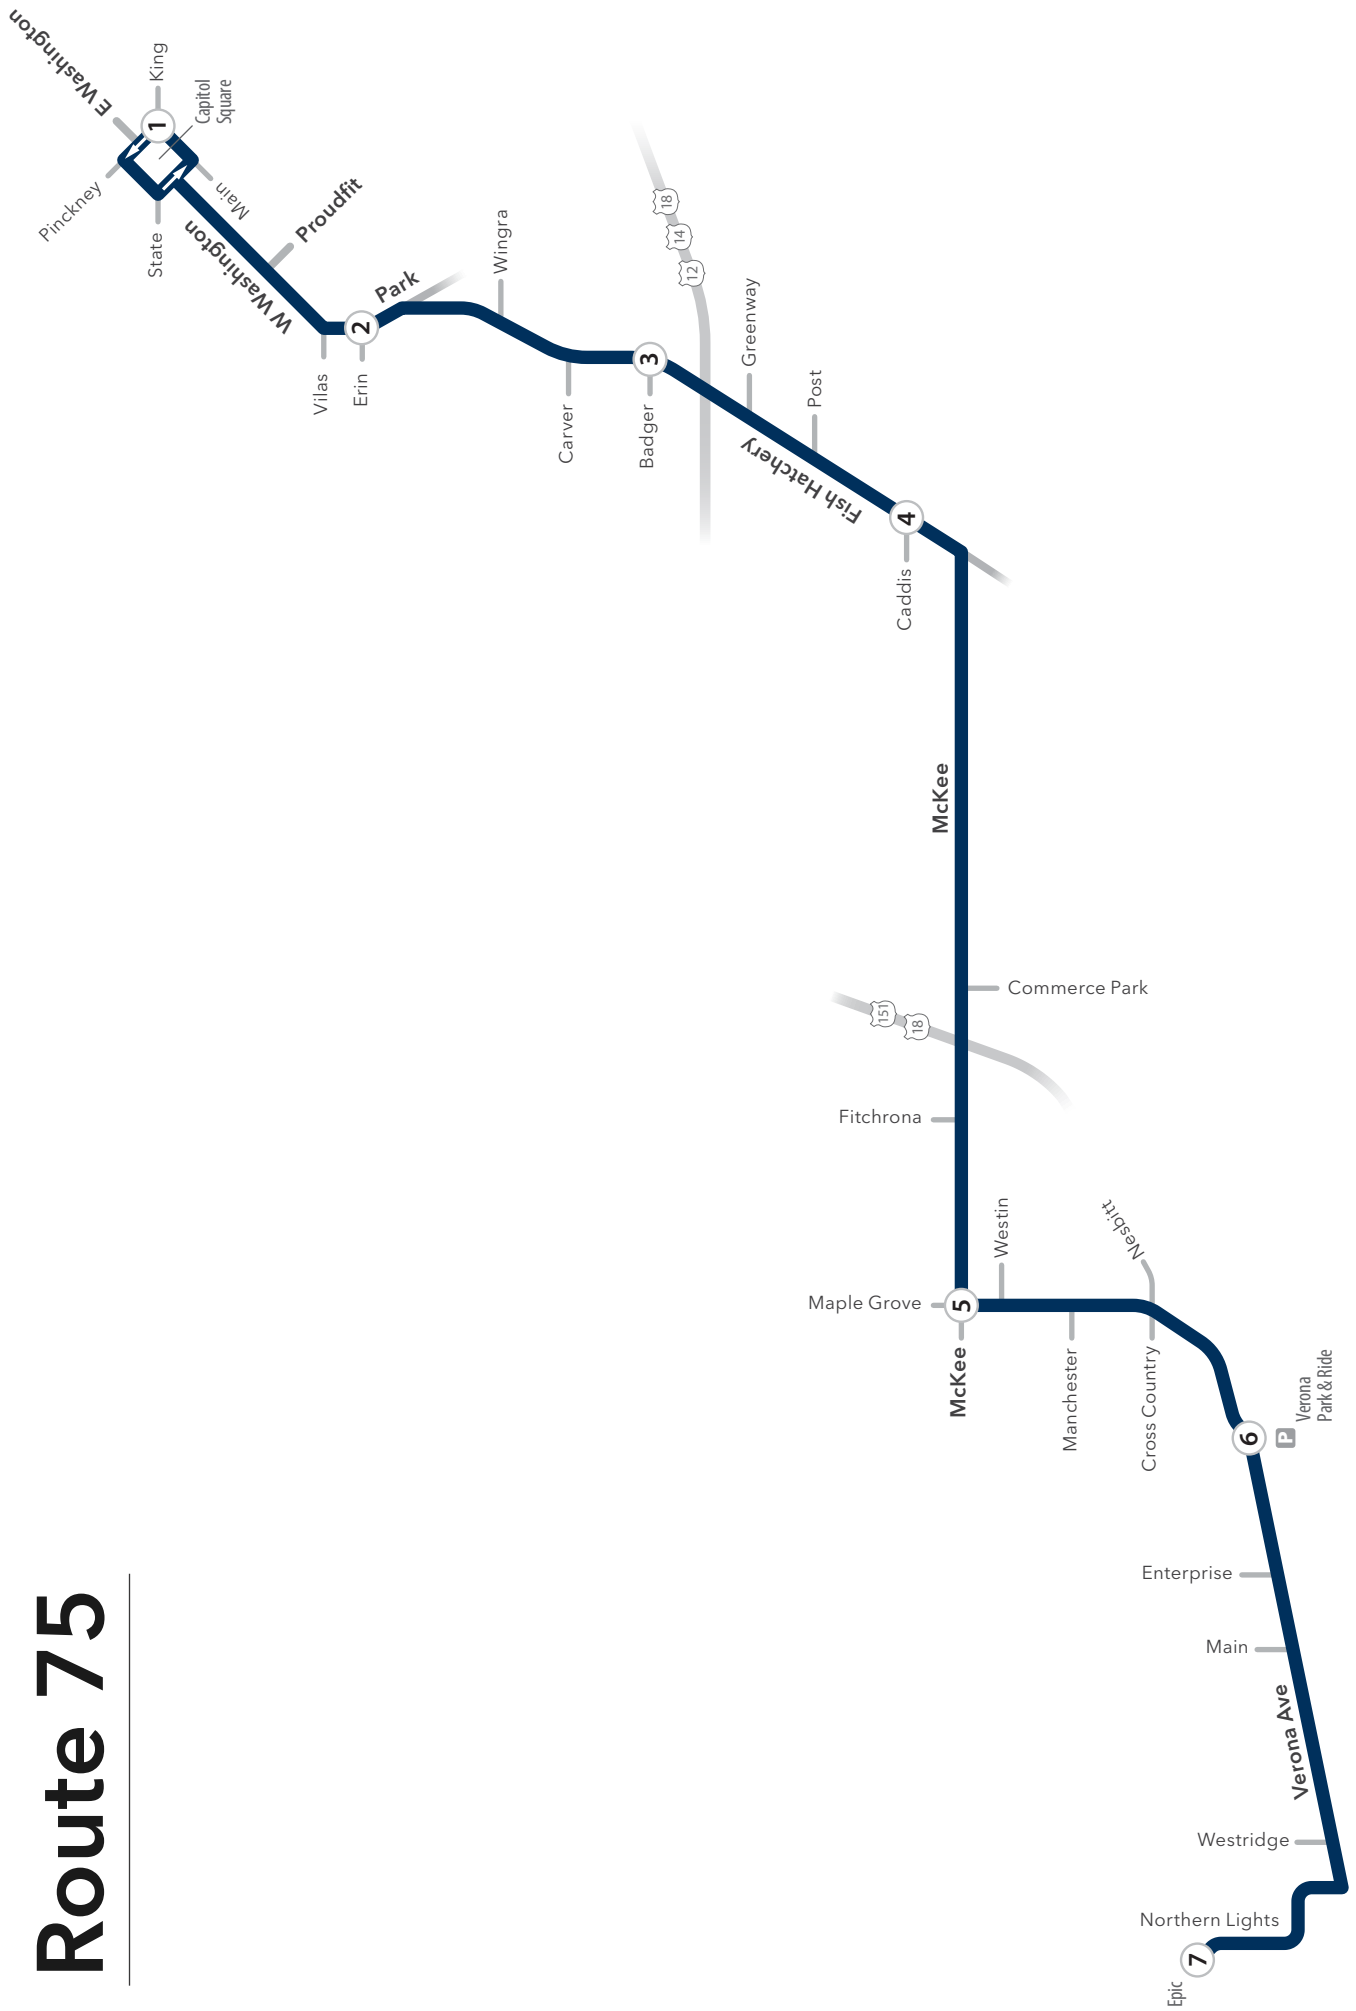

Route 75

ROUTE 75

Weekday Eastbound

From	Epic	Verona and Maple Grove Park and Ride	Maple Grove and McKee	Fish Hatchery and Caddis	Fish Hatchery and Badger	Park and Erin	Pinckney and Main	To
	7	6	5	4	3	2	1	
55	6:50	6:59	7:05	7:14	7:19	7:24	7:34	75
55	7:20	7:29	7:35	7:44	7:49	7:54	8:04	75
55	7:50	7:59	8:05	8:14	8:19	8:24	8:34	GA
55	8:20	8:29	8:35	8:44	8:49	8:54	9:04	GA
55	8:50	8:59	9:05	9:14	9:19	9:24	9:34	GA
GA	4:45	4:54	5:00	5:09	5:14	5:19	5:29	75
55	5:05	5:14	5:20	5:29	5:34	5:39	5:49	GA
55	5:20	5:29	5:35	5:44	5:49	5:54	6:04	GA
55	5:35	5:44	5:50	5:59	6:04	6:09	6:19	GA
55	6:05	6:14	6:20	6:29	6:34	6:39	6:49	GA
55	6:35	6:44	6:50	6:59	7:04	7:09	7:19	GA

ROUTE 75

Weekday Westbound

From	Pinckney and Main	Park and Erin	Fish Hatchery and Badger	Fish Hatchery and Caddis	Maple Grove and McKee	Verona and Maple Grove Park and Ride	Epic	To
	1	2	3	4	5	6	7	
GA	6:07	6:17	6:21	6:25	6:35	6:40	6:50	55
GA	6:37	6:47	6:51	6:55	7:05	7:10	7:20	55
GA	7:07	7:17	7:21	7:25	7:35	7:40	7:50	55
GA	7:27	7:37	7:41	7:45	7:55	8:00	8:10	55
75	7:42	7:52	7:56	8:00	8:10	8:15	8:25	55
75	8:12	8:22	8:26	8:30	8:40	8:45	8:55	55
GA	3:27	3:37	3:41	3:45	3:55	4:00	4:10	55
GA	3:57	4:07	4:11	4:15	4:25	4:30	4:40	55
GA	4:27	4:37	4:41	4:45	4:55	5:00	5:10	55
GA	4:57	5:07	5:11	5:15	5:25	5:30	5:40	55
75	5:37	5:47	5:51	5:55	6:05	6:10	6:20	55