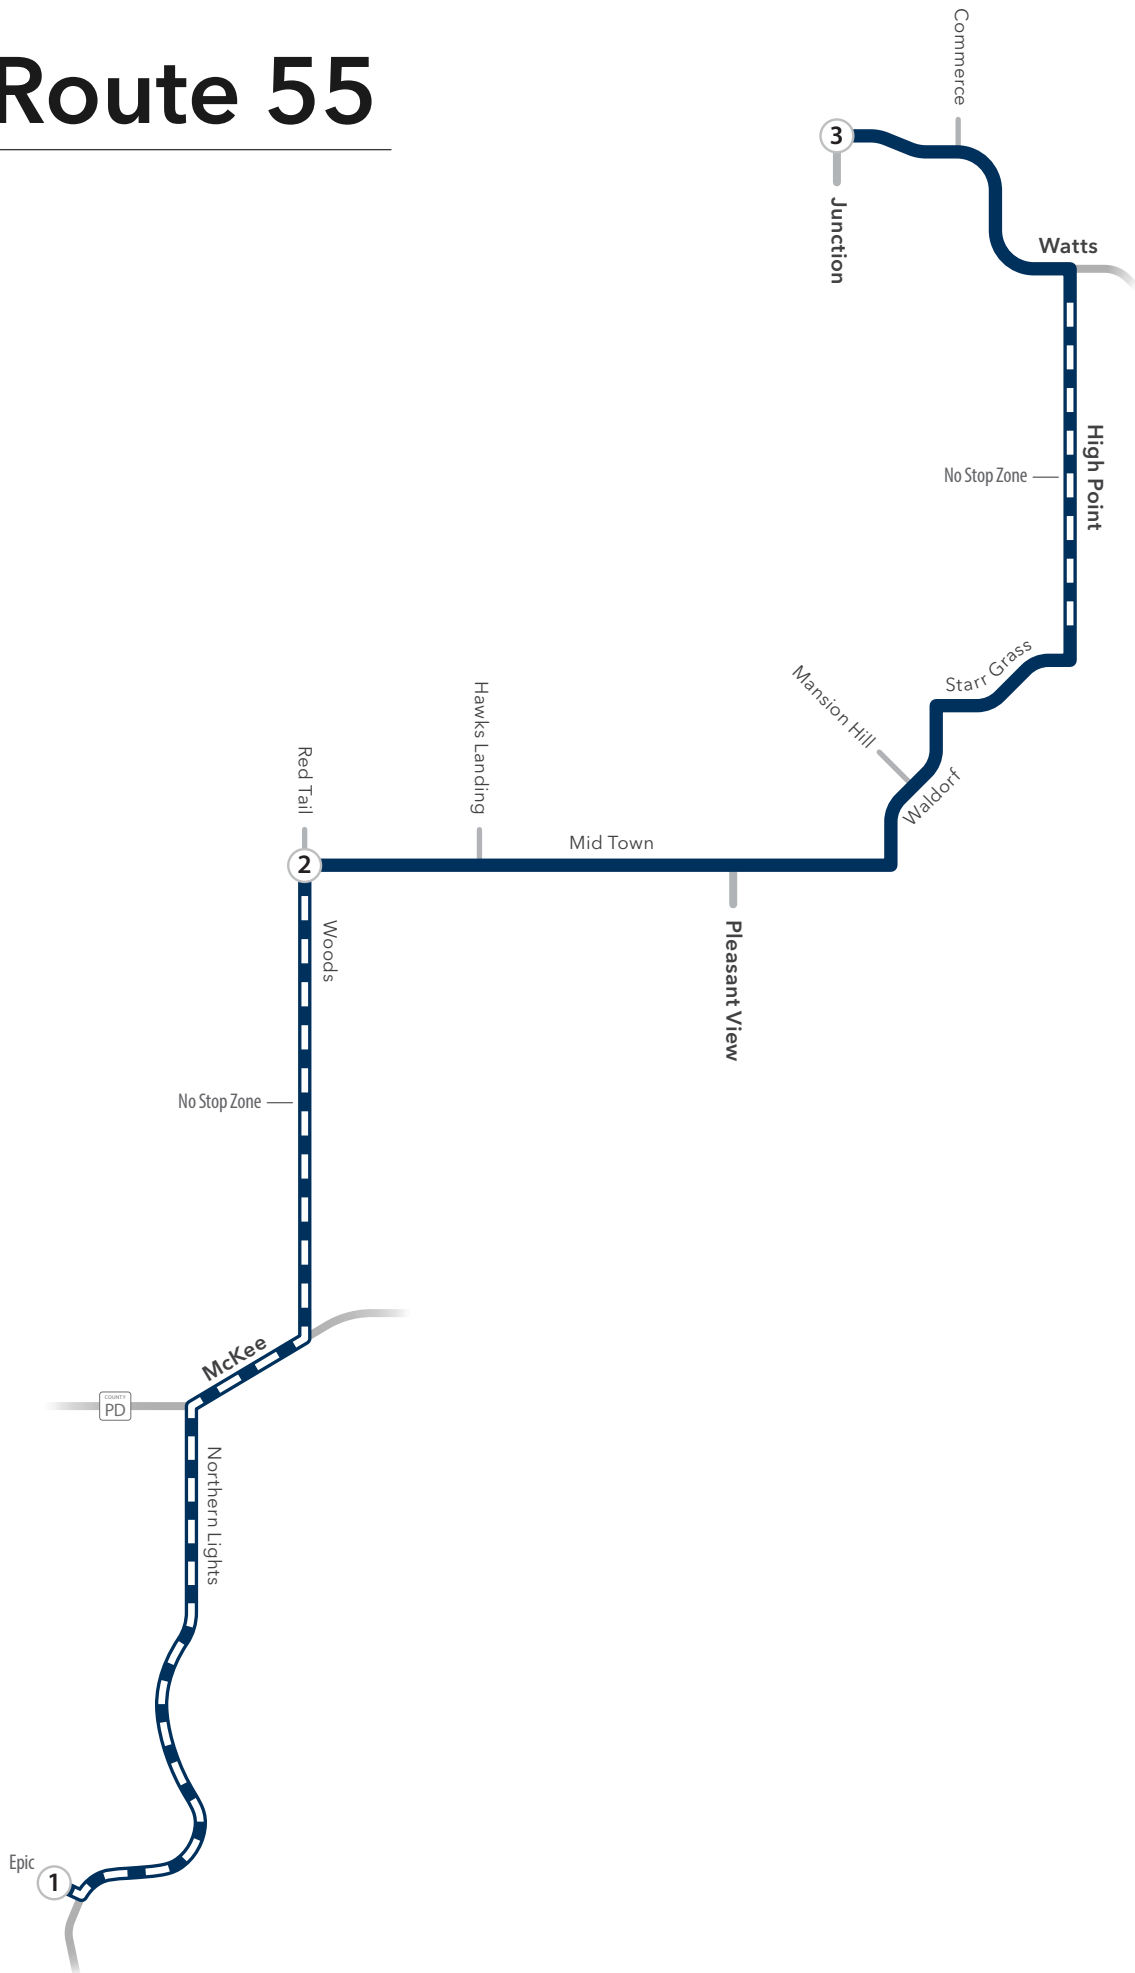

Route 55

ROUTE 55

Weekday Eastbound

From	Epic	Mid Town and Woods	Junction and Watts	Becomes Route
	3	2	1	
75	6:55	7:01	7:13	55
75	7:25	7:31	7:43	55
75	7:55	8:01	8:13	55
75	8:15	8:21	8:33	GA
75	8:30	8:36	8:48	GA
75	9:00	9:06	9:18	GA
75	4:15	4:21	4:33	55
75	4:45	4:51	5:03	55
75	5:15	5:21	5:33	55
75	5:45	5:51	6:03	55
75	6:25	6:31	6:43	GA

ROUTE 55

Weekday Westbound

From	Watts and Junction	Woods and Mid Town	Epic	Becomes Route
	1	2	3	
GA	6:27	6:36	6:45	75
GA	6:57	7:06	7:15	75
55	7:27	7:36	7:45	75
55	7:57	8:06	8:15	75
55	8:27	8:36	8:45	75
55	4:42	4:51	5:00	75
GA	4:57	5:06	5:15	75
55	5:12	5:21	5:30	75
55	5:42	5:51	6:00	75
55	6:12	6:21	6:30	75