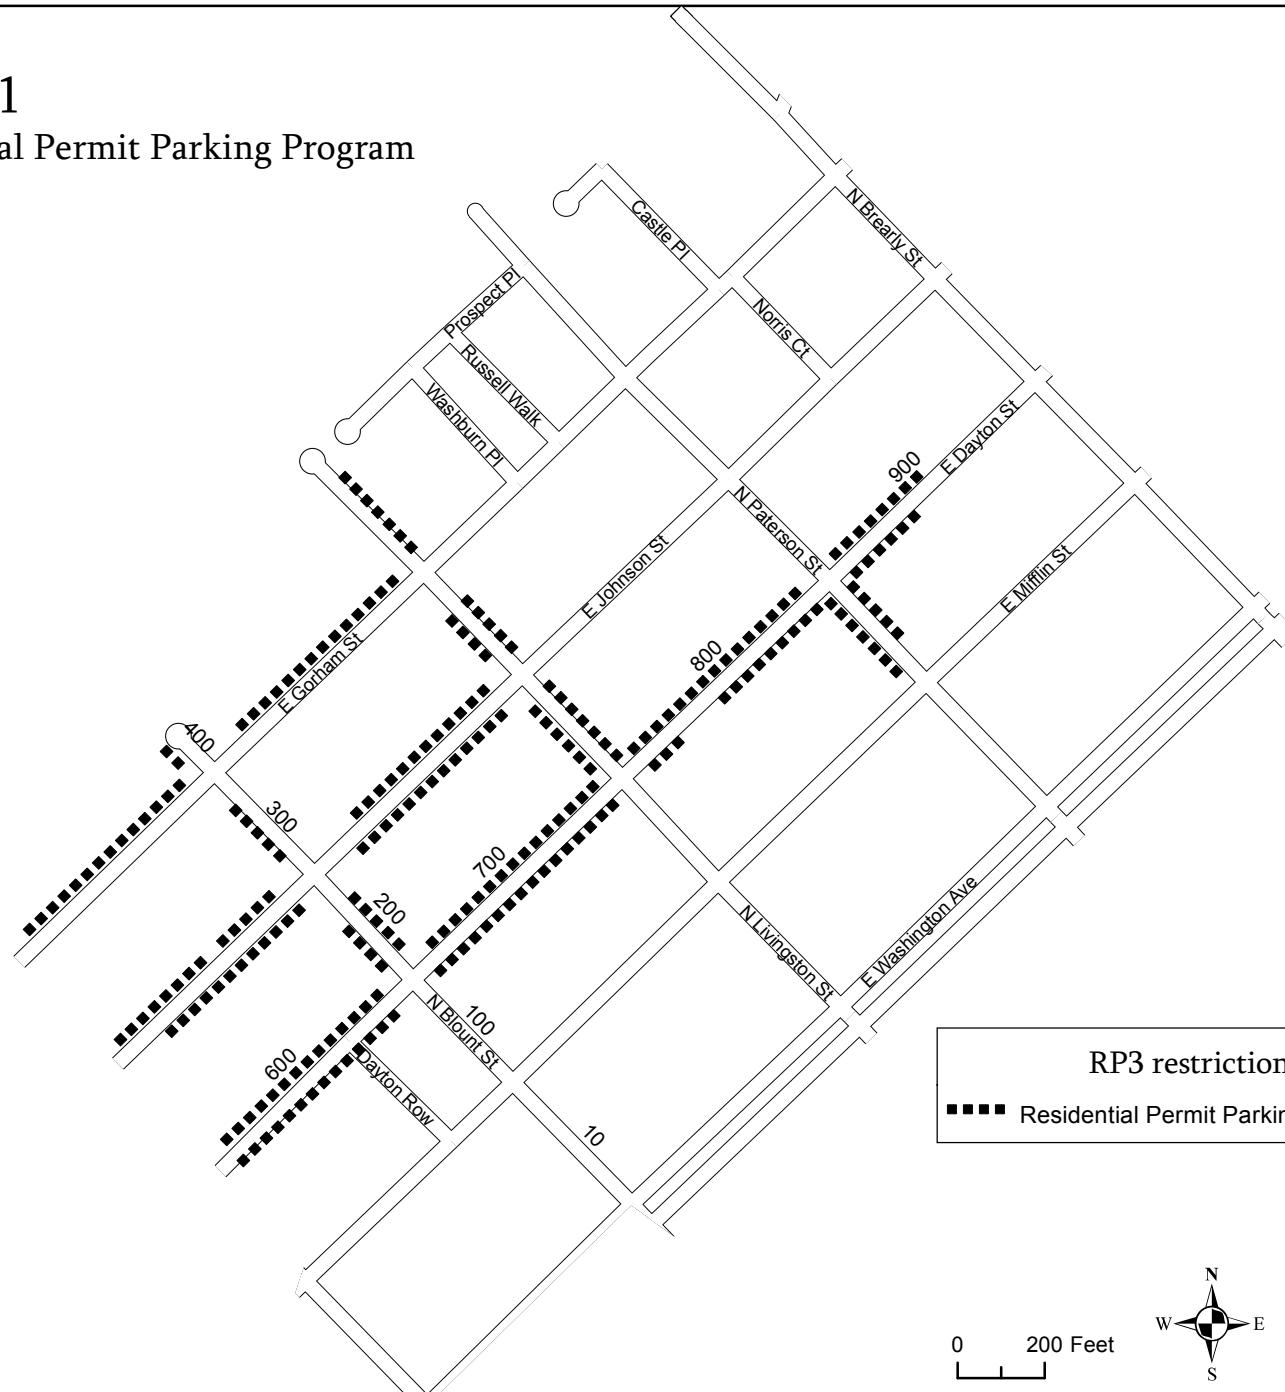

Area 21

Residential Permit Parking Program

Streets designated for Residential Permit Parking are indicated by the area number in the lower left corner of the parking signs.

Area Designation

RP3 restrictions
 ■■■■ Residential Permit Parking, 2 hour limit

IMPORTANT: RP3 permit applies only when no other restrictions are in effect. Only blocks where RP3 parking is permitted are shown on this map. Additional restrictions exist that are not shown on this map. Parkers must comply with all posted parking restrictions. Parkers must verify parking restrictions by looking at street signs on the block where they wish to park. This map is provided for informational purposes only and should not be used to determine RP3 eligibility. For restriction and eligibility information visit www.cityofmadison.com/parking-utility.