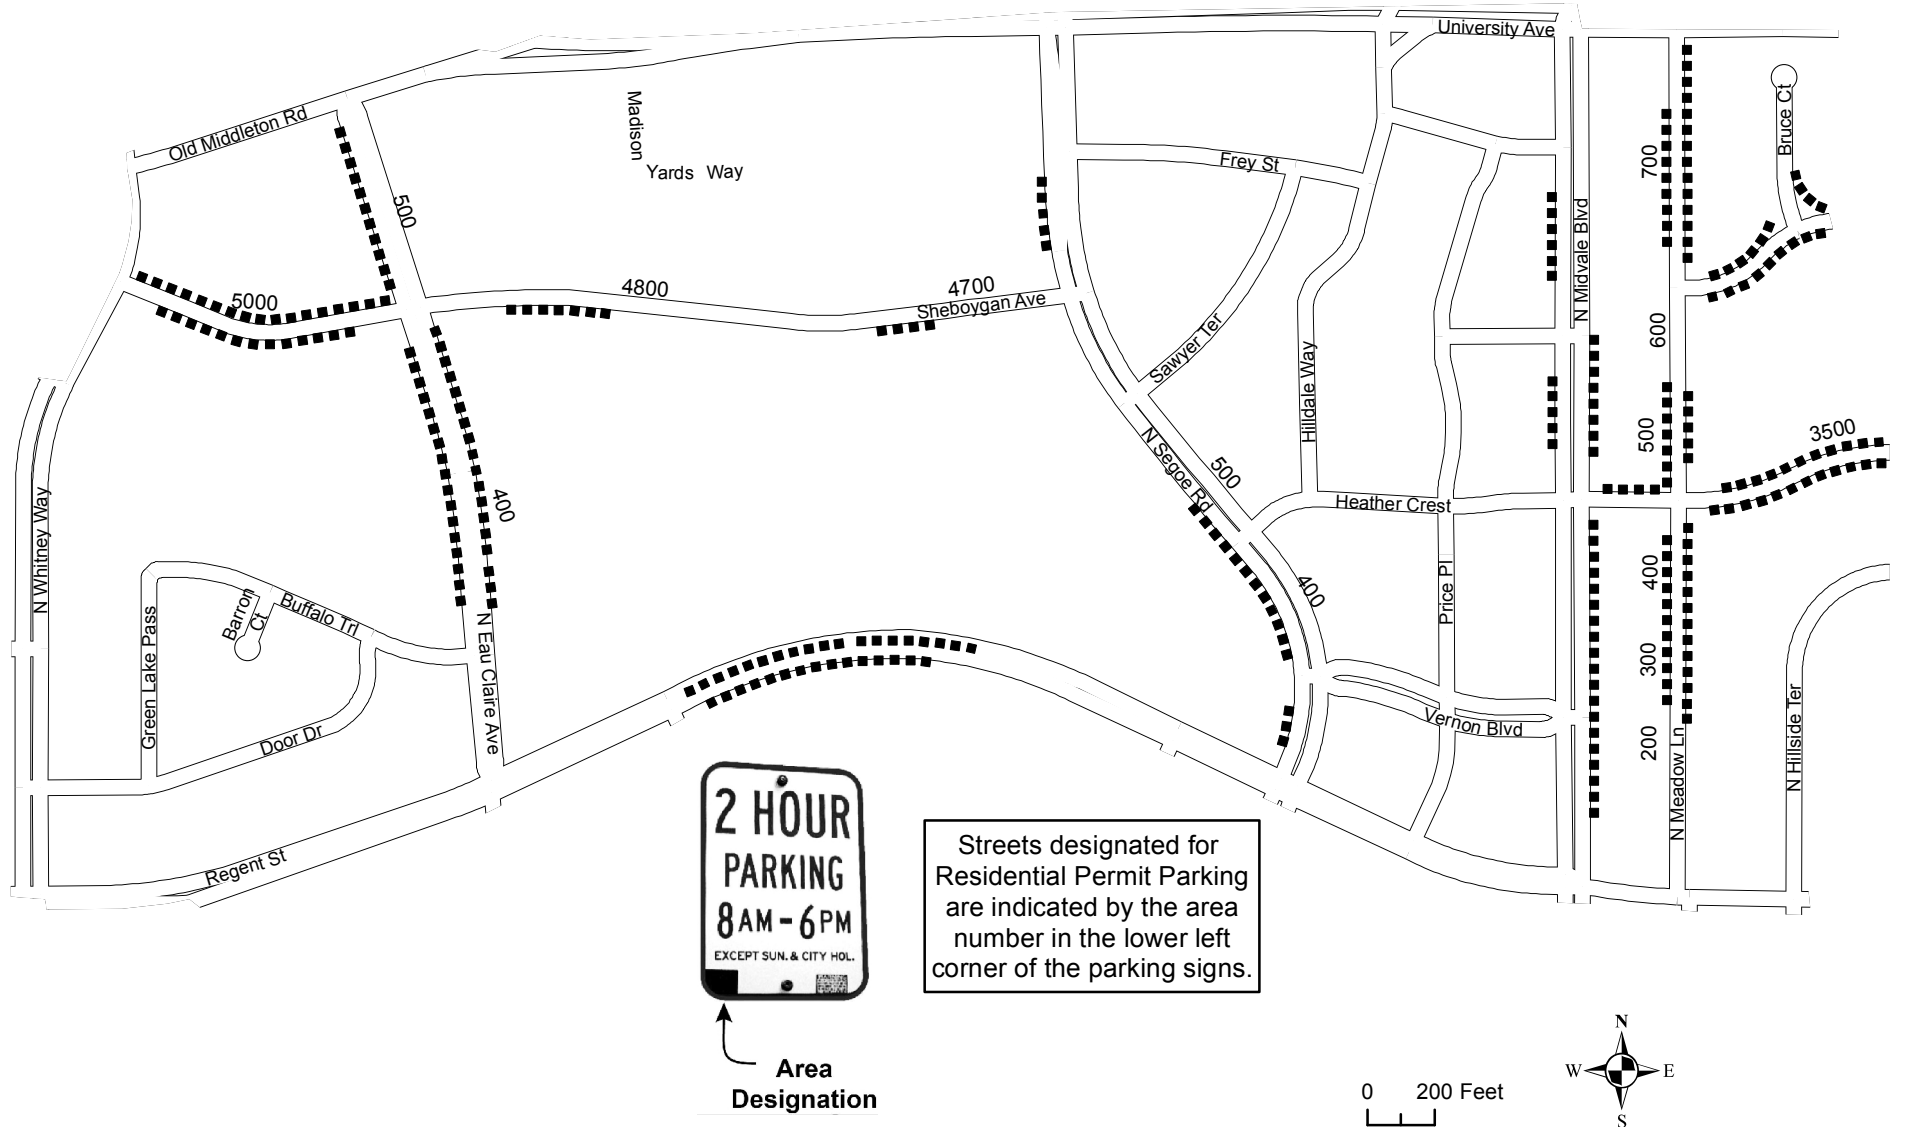

# Area 20

## Residential Permit Parking Program

**RP3 restrictions**  
 ■■■ Residential Permit Parking, 2 hour limit

Area Designation

Streets designated for Residential Permit Parking are indicated by the area number in the lower left corner of the parking signs.

0 200 Feet

**IMPORTANT:** RP3 permit applies only when no other restrictions are in effect. Only blocks where RP3 parking is permitted are shown on this map. Additional restrictions exist that are not shown on this map. Parkers must comply with all posted parking restrictions. Parkers must verify parking restrictions by looking at street signs on the block where they wish to park. This map is provided for informational purposes only and should not be used to determine RP3 eligibility. For restriction and eligibility information visit [www.cityofmadison.com/parking-utility](http://www.cityofmadison.com/parking-utility).