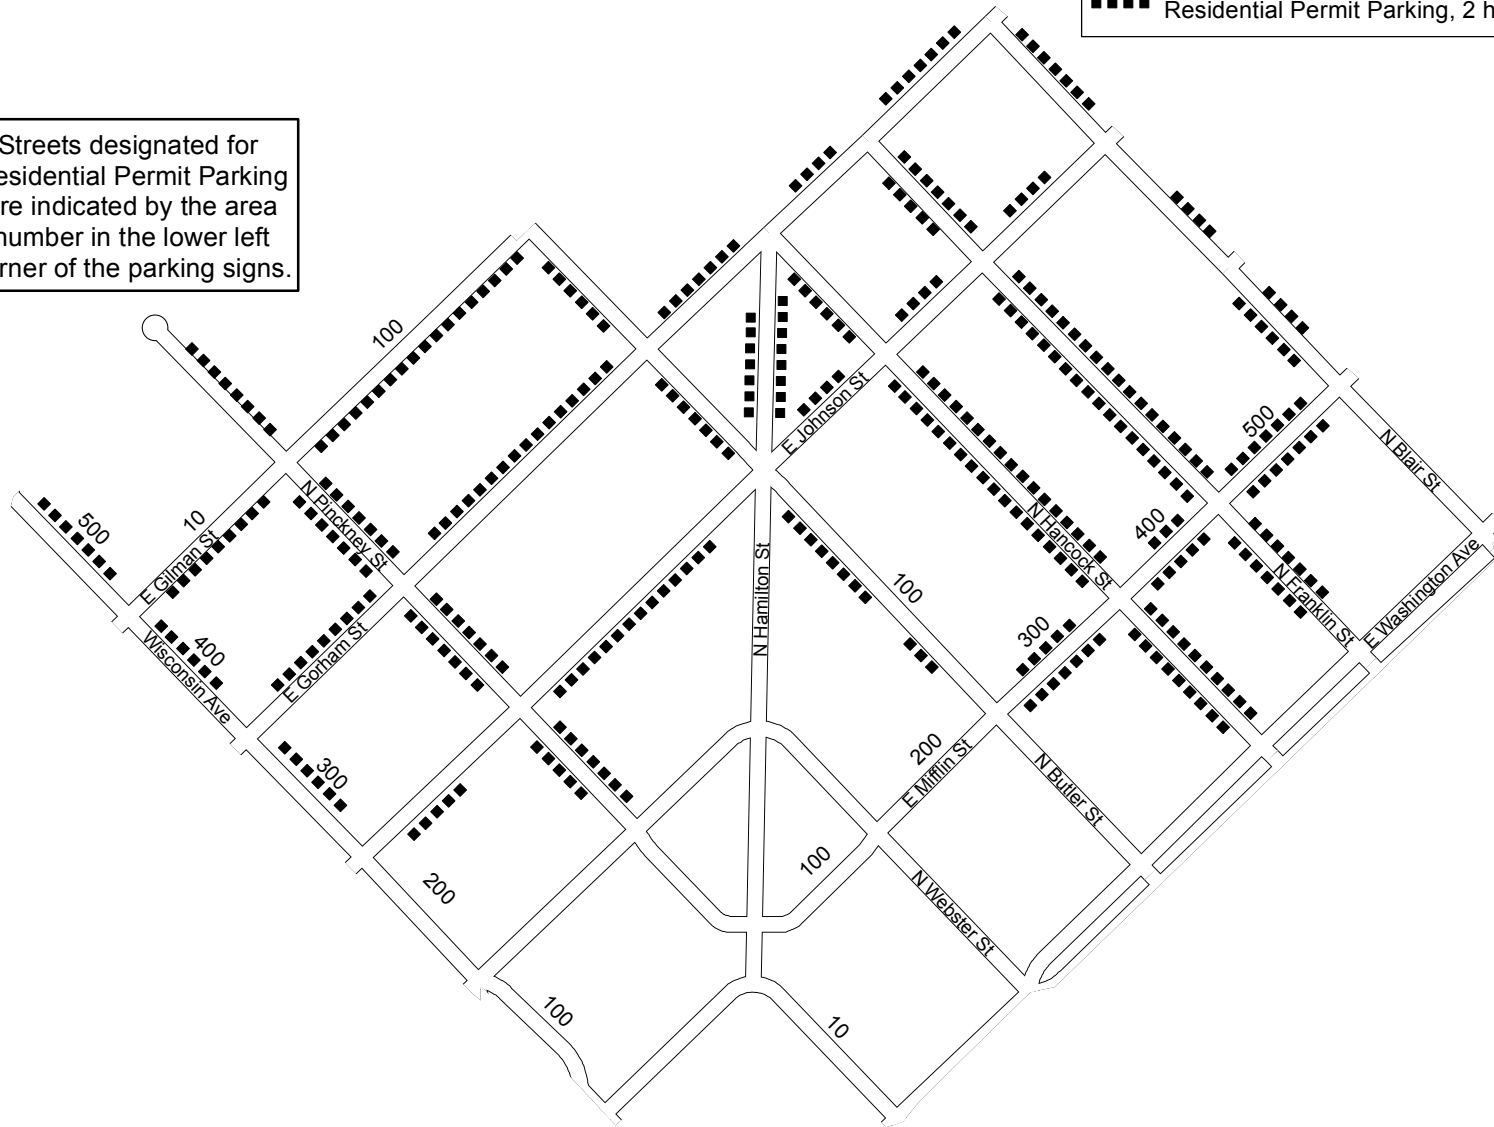

Area 2 Residential Permit Parking Program

Area Designation

Streets designated for Residential Permit Parking are indicated by the area number in the lower left corner of the parking signs.

RP3 restrictions

■■■■ Residential Permit Parking, 2 hour limit

0 200 Feet

Map date: 7/17/2017

IMPORTANT: RP3 permit applies only when no other restrictions are in effect. Only blocks where RP3 parking is permitted are shown on this map. Additional restrictions exist that are not shown on this map. Parkers must comply with all posted parking restrictions. Parkers must verify parking restrictions by looking at street signs on the block where they wish to park. This map is provided for informational purposes only and should not be used to determine RP3 eligibility. For restriction and eligibility information visit www.cityofmadison.com/parking-utility.