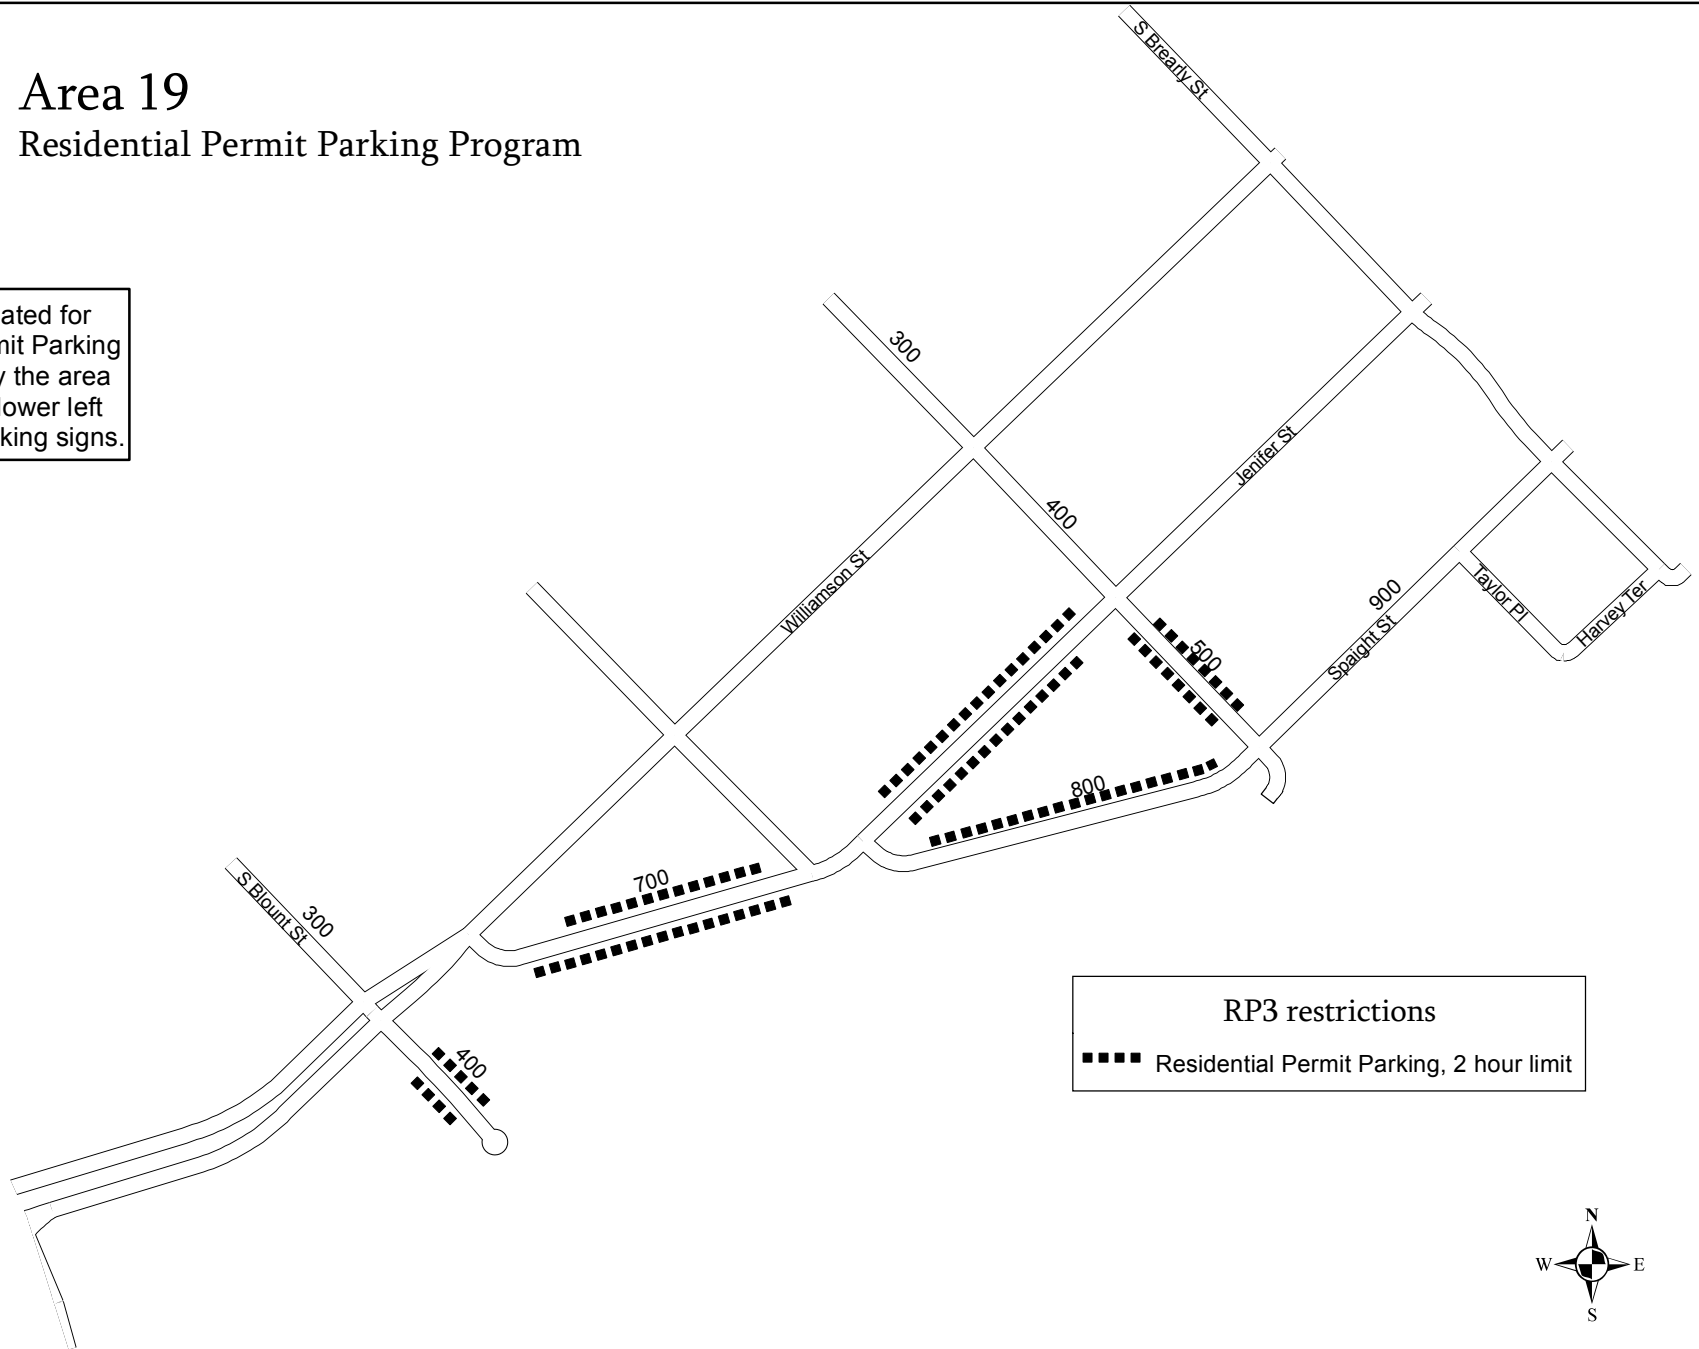

# Area 19

## Residential Permit Parking Program

Streets designated for Residential Permit Parking are indicated by the area number in the lower left corner of the parking signs.

Area Designation

RP3 restrictions  
 ■■■■ Residential Permit Parking, 2 hour limit

0 200 Feet

**IMPORTANT:** RP3 permit applies only when no other restrictions are in effect. Only blocks where RP3 parking is permitted are shown on this map. Additional restrictions exist that are not shown on this map. Parkers must comply with all posted parking restrictions. Parkers must verify parking restrictions by looking at street signs on the block where they wish to park. This map is provided for informational purposes only and should not be used to determine RP3 eligibility. For restriction and eligibility information visit [www.cityofmadison.com/parking-utility](http://www.cityofmadison.com/parking-utility).

Map date: 7/17/2017