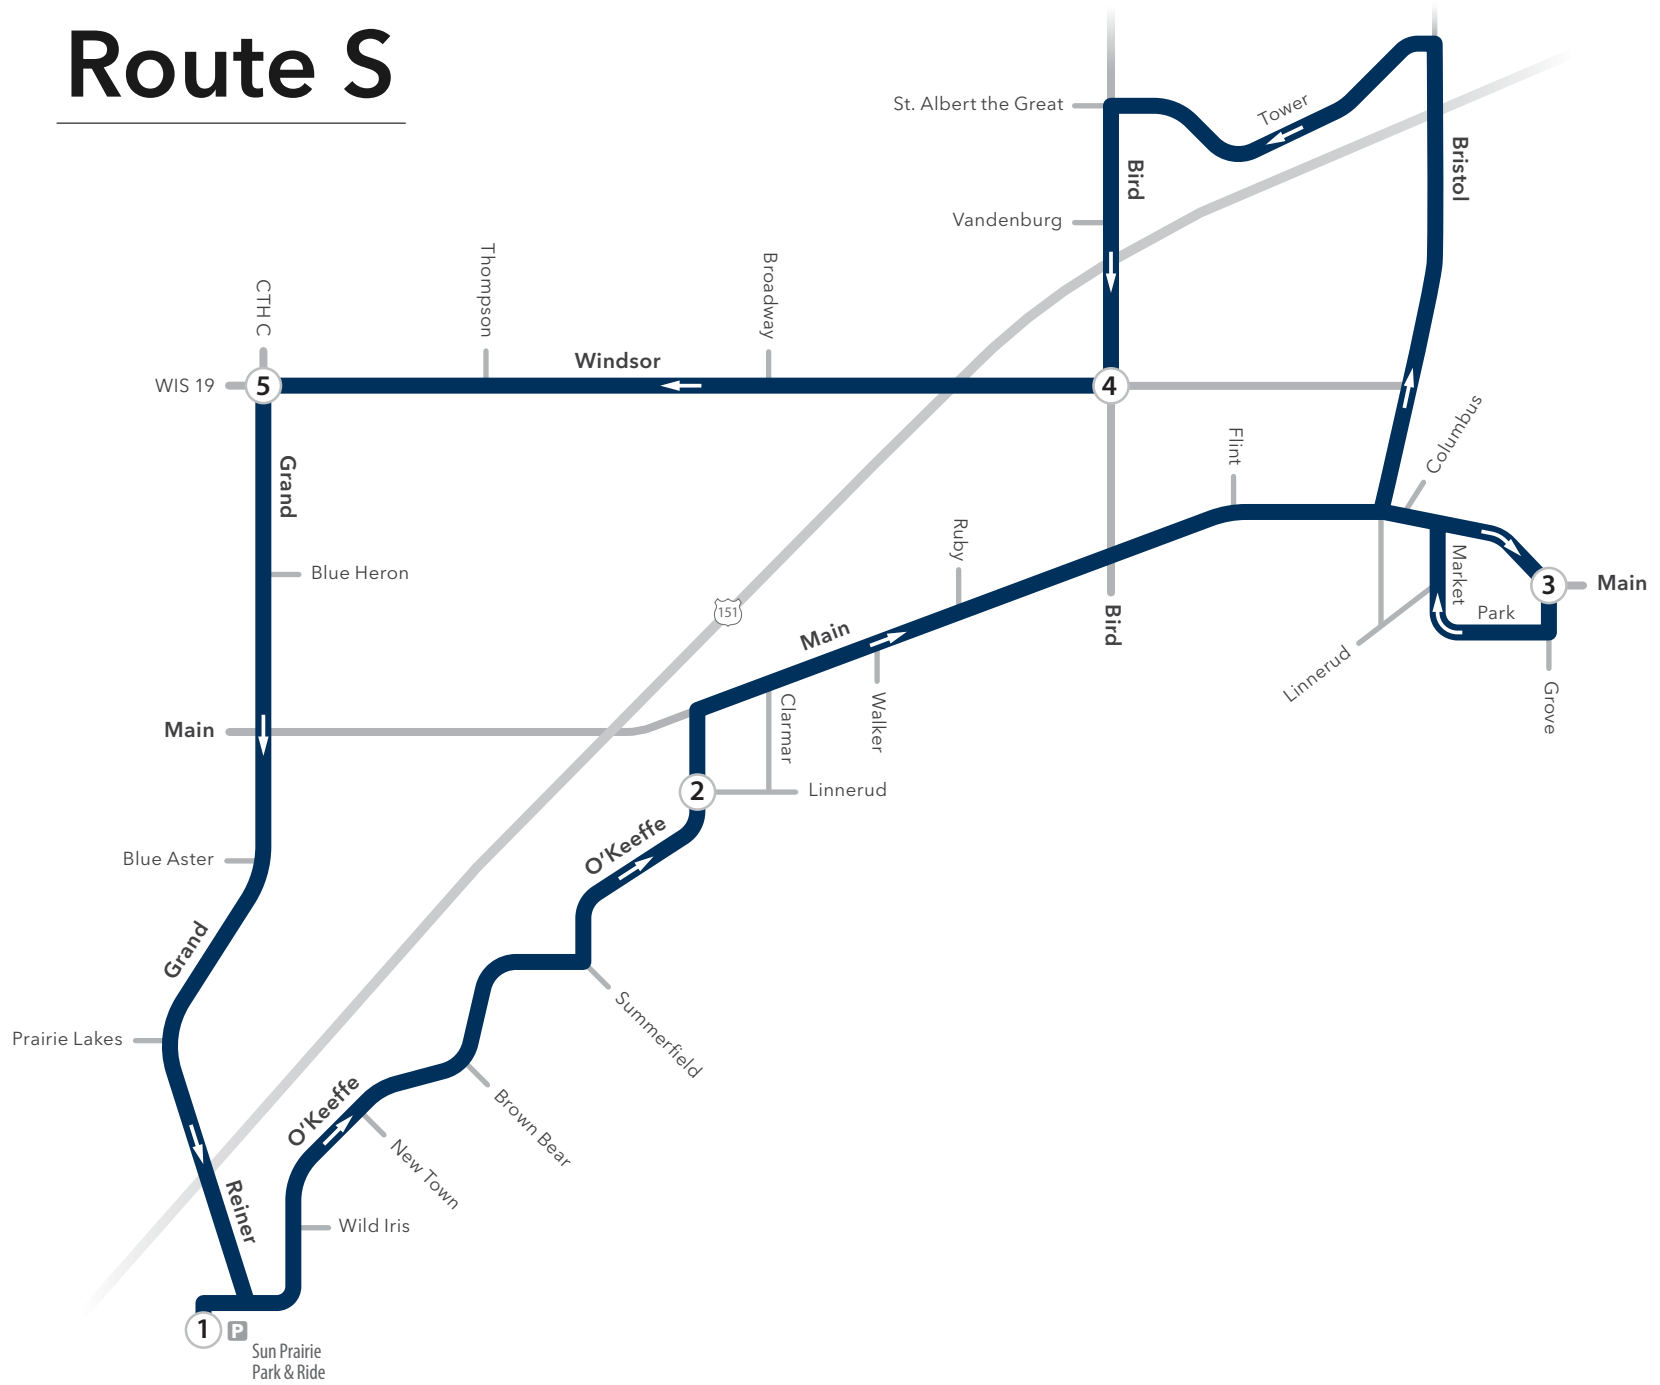

Route S

WEEKDAYS

Route S - Loop

Effective: Sunday, June 11

From	Sun Prairie Park and Ride	Okeeffe and Linnerud	Grove and Main	Windsor and Bird	Grand and Windsor	Sun Prairie Park and Ride	Becomes Route
	1	2	3	4	5	1	
GA	-:-	-:-	-:-	6:06	6:13	6:21	S
S	6:40	6:47	6:55	7:06	7:13	7:21	S
S	7:40	7:47	7:55	8:06	8:13	8:21	S
S	8:40	8:47	8:55	9:06	9:13	9:21	S
S	9:40	9:47	9:55	10:06	10:13	10:21	S
S	10:40	10:47	10:55	11:06	11:13	11:21	S
S	11:40	11:47	11:55	12:06	12:13	12:21	S
S	12:40	12:47	12:55	1:06	1:13	1:21	S
S	1:40	1:47	1:55	2:06	2:13	2:21	S
S	2:40	2:47	2:55	3:06	3:13	3:21	S
S	3:40	3:47	3:55	4:06	4:13	4:21	S
S	4:40	4:47	4:55	5:06	5:13	5:21	S
S	5:40	5:47	5:55	6:06	6:13	6:21	S
S	6:40	6:47	6:55	7:06	7:13	7:21	S
S	7:40	7:47	7:55	8:06	8:13	8:21	GA

SUNDAYS

Route S - Loop

Effective: Sunday, June 11

From	Sun Prairie Park and Ride	Okeeffe and Linnerud	Grove and Main	Windsor and Bird	Grand and Windsor	Sun Prairie Park and Ride	Becomes Route
	1	2	3	4	5	1	
GA	-:-	-:-	-:-	6:06	6:13	6:21	A
GA	6:40	6:47	6:55	7:06	7:13	7:21	A
A	7:40	7:47	7:55	8:06	8:13	8:21	A
A	8:40	8:47	8:55	9:06	9:13	9:21	A
A	9:40	9:47	9:55	10:06	10:13	10:21	A
A	10:40	10:47	10:55	11:06	11:13	11:21	A
A	11:40	11:47	11:55	12:06	12:13	12:21	A
A	12:40	12:47	12:55	1:06	1:13	1:21	A
A	1:40	1:47	1:55	2:06	2:13	2:21	A
A	2:40	2:47	2:55	3:06	3:13	3:21	A
A	3:40	3:47	3:55	4:06	4:13	4:21	A
A	4:40	4:47	4:55	5:06	5:13	5:21	A
A	5:40	5:47	5:55	6:06	6:13	6:21	A
A	6:40	6:47	6:55	7:06	7:13	7:21	A
A	7:40	7:47	7:55	8:06	8:13	8:21	GA