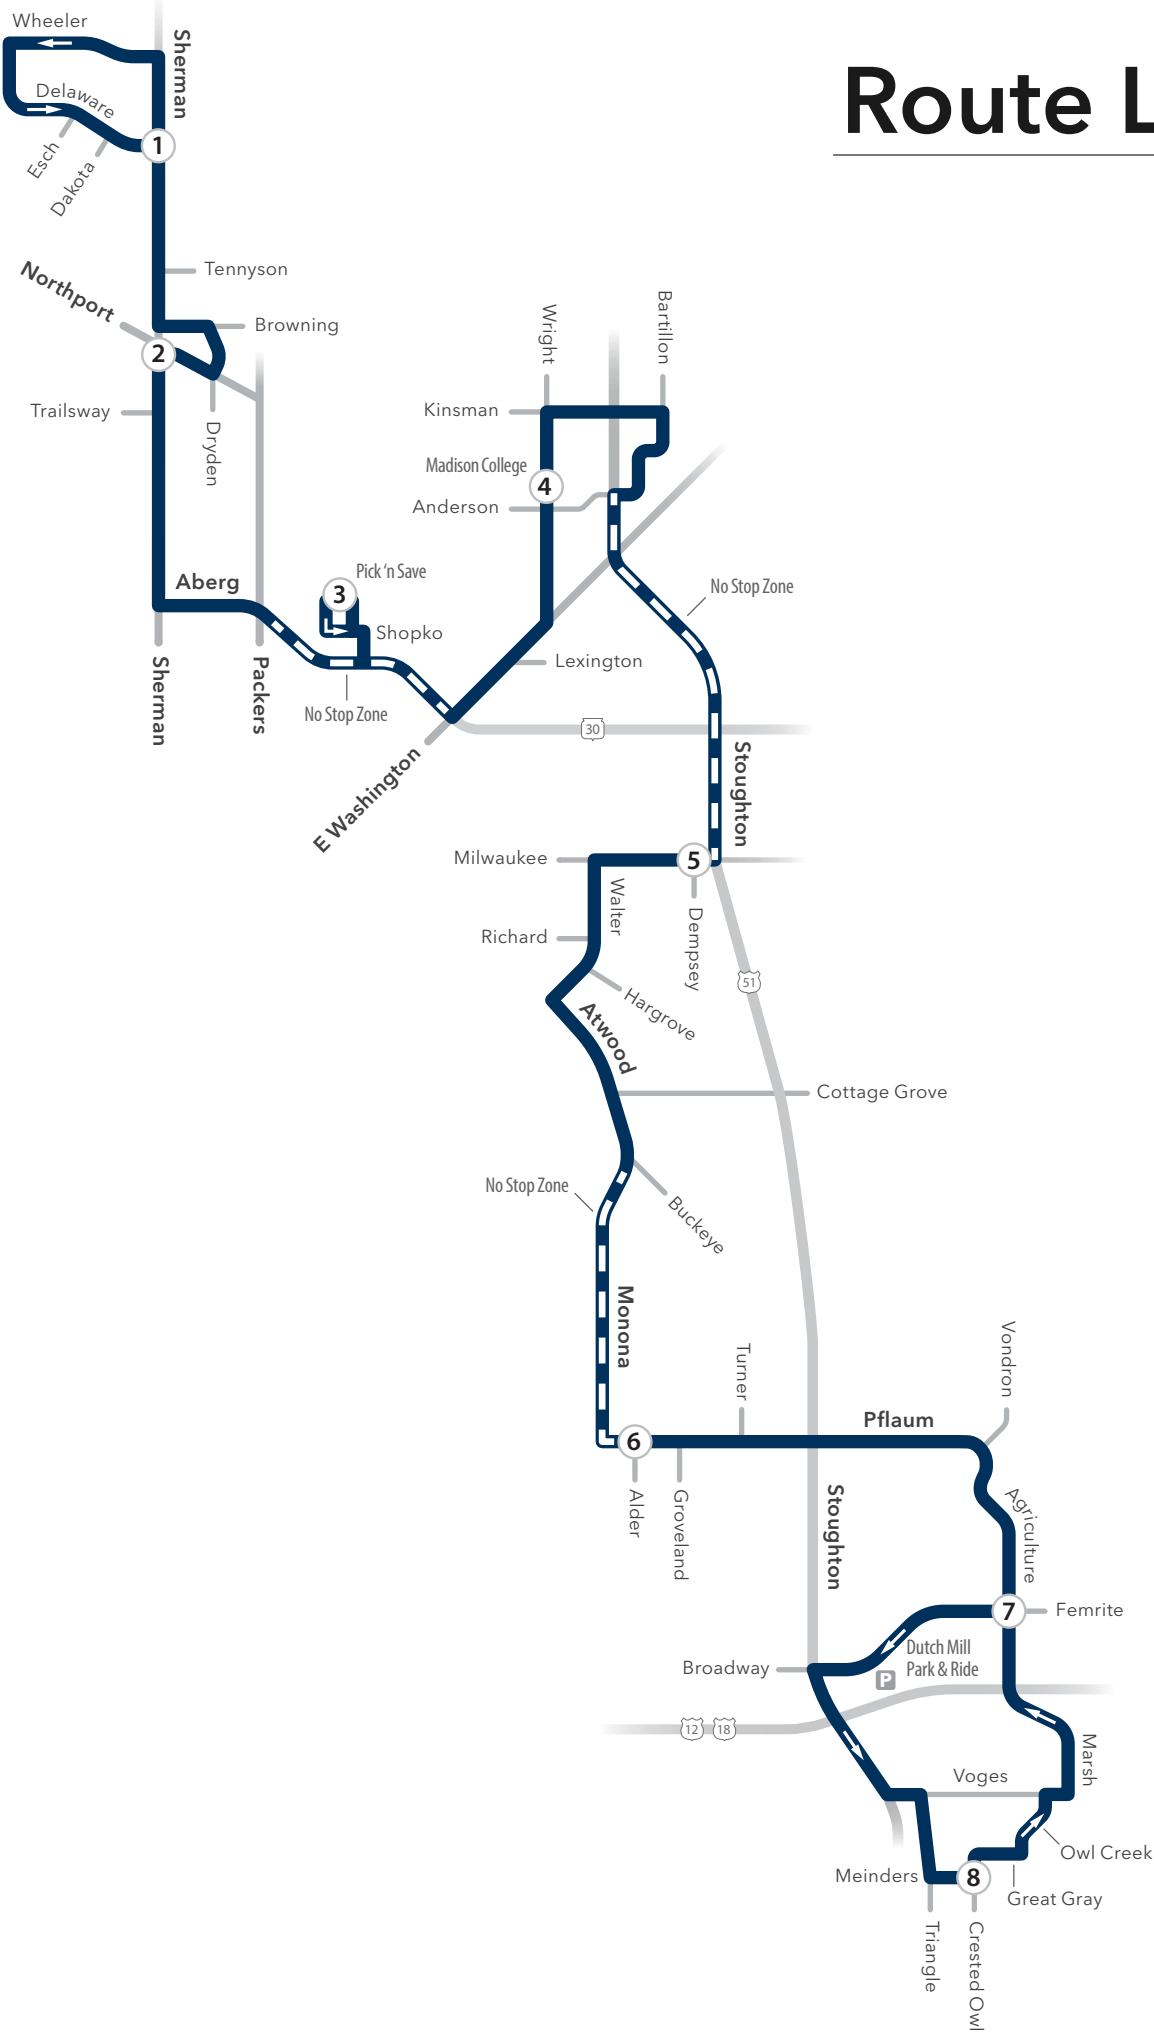

Route L

WEEKDAYS

Route L - Westbound

Effective: Sunday, June 11

Stop ID	7226	3305	7385	7144	7169	7169	9100	9274	5223	5253	5818	
From	Femrite and Agriculture	Meinders and Crested Owl	Agriculture and Femrite	Pflaum and Alder	Arrive Milwaukee and Dempsey	Depart Milwaukee and Dempsey	Wright and Madison College	Shopko and Pick N Save	Northport and Sherman	Sherman and Delaware (east side of street)	Depart Sherman and Delaware (west side of street)	Become s Route
	7	8	7	6	5	5	4	3	2	1	1	
GA	--	--	--	--	--	--	--	--	5:29	5:34	5:40	L
GA	5:30	5:37	5:43	5:51	6:02	6:20	6:30	6:36	6:44	6:49	6:55	L
L	6:45	6:52	6:58	7:06	7:17	7:35	7:45	7:51	7:59	8:04	8:10	L
L	8:00	8:07	8:13	8:21	8:32	8:50	9:00	9:06	9:14	9:19	9:25	L
L	9:15	9:22	9:28	9:36	9:47	10:05	10:15	10:21	10:29	10:34	10:40	L
L	10:30	10:37	10:43	10:51	11:02	11:20	11:30	11:36	11:44	11:49	11:55	L
L	11:45	11:52	11:58	12:06	12:17	12:35	12:45	12:51	12:59	1:04	1:10	L
L	1:00	1:07	1:13	1:21	1:32	1:50	2:00	2:06	2:14	2:19	2:25	L
L	2:15	2:22	2:28	2:36	2:47	3:05	3:15	3:21	3:29	3:34	3:40	L
L	3:30	3:37	3:43	3:51	4:02	4:20	4:30	4:36	4:44	4:49	4:55	L
L	4:45	4:52	4:58	5:06	5:17	5:35	5:45	5:51	5:59	6:04	6:10	L
L	6:00	6:07	6:13	6:21	6:32	6:50	7:00	7:06	7:14	7:19	7:25	L
L	7:15	7:22	7:28	7:36	7:47	8:05	8:15	8:21	8:29	8:34	8:40	L
L	8:30	8:37	8:43	8:51	9:02	9:20	9:30	9:36	9:44	9:49	9:55	L
L	9:45	9:52	9:58	10:06	10:17	10:17	10:27	--	--	--	--	GA