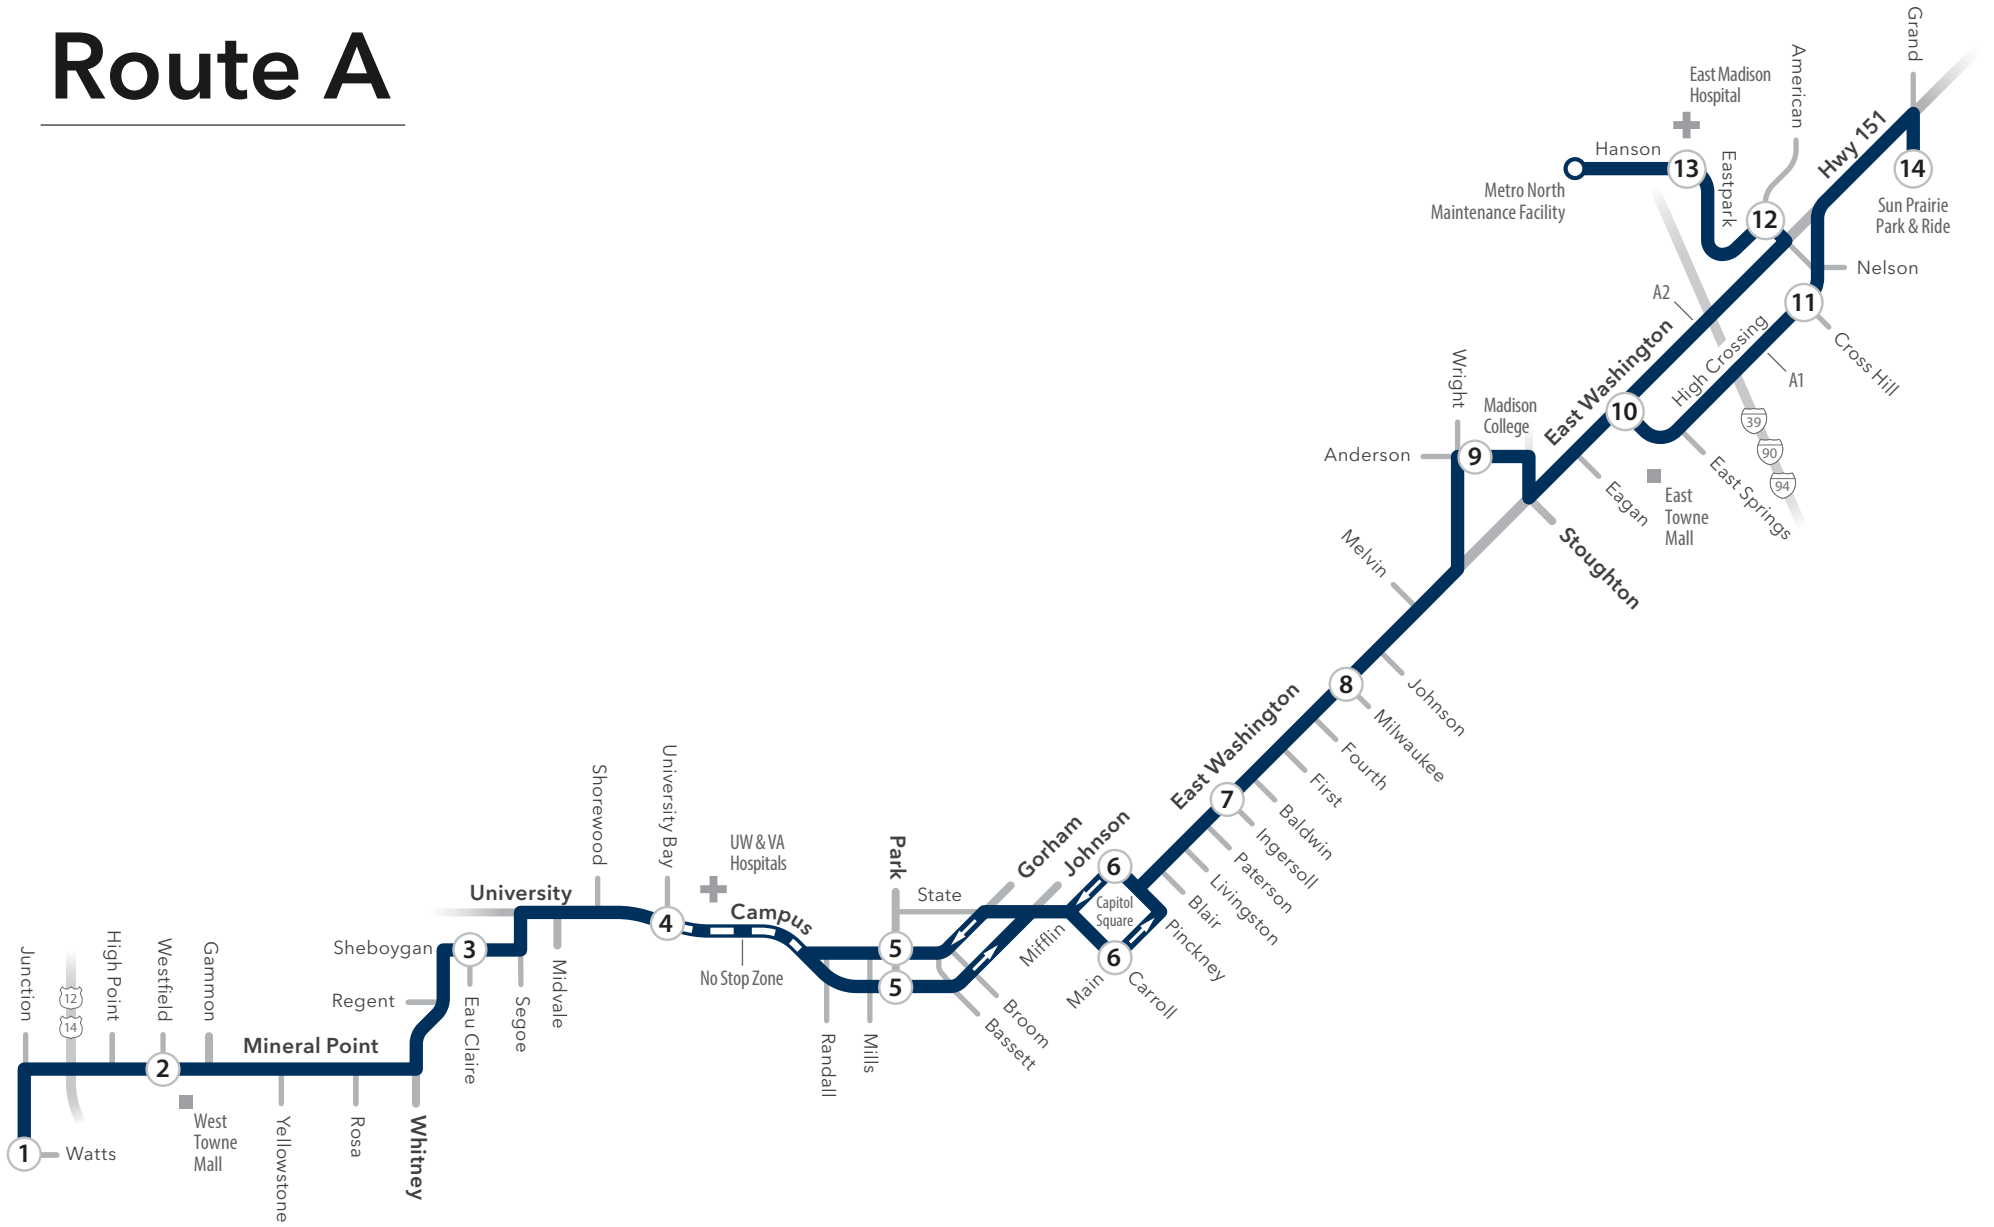

Route A

WEEKDAYS

Route A - Eastbound

Effective: Sunday, June 11

From	Stop ID	6455	6755	2175	2467	0455	1101	1199/1700	1311	9675	9475/9343	9509	9330	9300	9001	Becomes Route
		Junction and Watts	Mineral Point and Westfield	Sheboygan and Eau Claire	University and University Bay	Johnson and Park	Main and Carroll	E. Washington and Ingersoll	E. Washington and Milwaukee	Anderson and Madison College	E. Washington and E. Springs	High Crossing and Cross Hill	Eastpark and American Pkwy	Eastpark and UW Health Hospital	Sun Prairie Park and Ride	
		1	2	3	4	5	6	7	8	9	10	11	12	13	14	
GA	A2	-:-	-:-	-:-	-:-	-:-	-:-	5:22	5:28	5:34	5:41 *	5:46	5:48	5:52	-:-	A
GA	A1	5:15	5:20	5:30	5:36	5:43	5:47	5:52	5:58	6:04	6:11 *	6:16	-:-	-:-	6:23	W
GA	A2	5:45	5:50	6:00	6:06	6:13	6:17	6:22	6:28	6:34	6:42 *	6:47	6:50	6:55	-:-	A
A	A1	6:12	6:17	6:27	6:34	6:42	6:47	6:53	7:00	7:07	7:15 *	7:21	-:-	-:-	7:29	W
GA	A2	6:27	6:33	6:44	6:51	6:59	7:04	7:10	7:17	7:24	7:32	-:-	7:37	7:42	-:-	A
A	A1	6:42	6:48	6:59	7:06	7:14	7:19	7:25	7:32	7:39	7:47 *	7:53	-:-	-:-	8:01	W
GA	A2	6:57	7:03	7:14	7:21	7:29	7:34	7:40	7:47	7:54	8:02	-:-	8:07	8:12	-:-	A
A	A1	7:12	7:18	7:29	7:36	7:44	7:49	7:55	8:02	8:09	8:17 *	8:23	-:-	-:-	8:31	W
GA	A2	7:27	7:33	7:44	7:51	7:59	8:04	8:10	8:17	8:24	8:32	-:-	8:37	8:42	-:-	A
A	A1	7:42	7:48	7:59	8:06	8:14	8:19	8:25	8:32	8:39	8:47 *	8:53	-:-	-:-	9:01	W
A	A2	7:57	8:03	8:14	8:21	8:29	8:34	8:40	8:47	8:54	9:02	-:-	9:07	9:11	-:-	A
A	A1	8:12	8:18	8:29	8:36	8:44	8:49	8:55	9:02	9:08	9:15 *	9:20	-:-	-:-	9:27	W
A	A2	8:27	8:33	8:44	8:51	8:59	9:04	9:10	9:16	9:22	9:29	-:-	9:34	9:38	-:-	A
A	A1	8:44	8:50	9:00	9:06	9:14	9:19	9:25	9:31	9:37	9:44 *	9:49	-:-	-:-	9:56	W
A	A2	9:00	9:05	9:15	9:21	9:29	9:34	9:40	9:46	9:52	9:59	-:-	10:04	10:08	-:-	A
A	A1	9:15	9:20	9:30	9:36	9:44	9:49	9:55	10:01	10:07	10:14 *	10:19	-:-	-:-	10:26	W
A	A2	9:30	9:35	9:45	9:51	9:59	10:04	10:10	10:16	10:22	10:29	-:-	10:34	10:38	-:-	A
A	A1	9:45	9:50	10:00	10:06	10:14	10:19	10:25	10:31	10:37	10:44 *	10:49	-:-	-:-	10:56	W
A	A2	10:00	10:05	10:15	10:21	10:29	10:34	10:40	10:46	10:52	10:59	-:-	11:04	11:08	-:-	A
A	A1	10:15	10:20	10:30	10:36	10:44	10:49	10:55	11:01	11:07	11:14 *	11:19	-:-	-:-	11:26	W
A	A2	10:30	10:35	10:45	10:51	10:59	11:04	11:10	11:16	11:22	11:29	-:-	11:34	11:38	-:-	A
A	A1	10:45	10:50	11:00	11:06	11:14	11:19	11:25	11:31	11:37	11:44 *	11:49	-:-	-:-	11:56	W
A	A2	11:00	11:05	11:15	11:21	11:29	11:34	11:40	11:46	11:52	11:59	-:-	12:04	12:08	-:-	A
A	A1	11:15	11:20	11:30	11:36	11:44	11:49	11:55	12:01	12:07	12:14 *	12:19	-:-	-:-	12:26	W
A	A2	11:30	11:35	11:45	11:51	11:59	12:04	12:10	12:16	12:22	12:29	-:-	12:34	12:38	-:-	A
A	A1	11:45	11:50	12:00	12:06	12:14	12:19	12:25	12:31	12:37	12:44 *	12:49	-:-	-:-	12:56	W
A	A2	12:00	12:05	12:15	12:21	12:29	12:34	12:40	12:46	12:52	12:59	-:-	1:04	1:08	-:-	A
A	A1	12:15	12:20	12:30	12:36	12:44	12:49	12:55	1:01	1:07	1:14 *	1:19	-:-	-:-	1:26	W
A	A2	12:30	12:35	12:45	12:51	12:59	1:04	1:10	1:16	1:22	1:29	-:-	1:34	1:38	-:-	A
A	A1	12:45	12:50	1:00	1:06	1:14	1:19	1:25	1:31	1:37	1:44 *	1:49	-:-	-:-	1:56	W
A	A2	1:00	1:05	1:15	1:21	1:29	1:34	1:40	1:46	1:52	1:59	-:-	2:04	2:09	-:-	A
A	A1	1:15	1:20	1:30	1:36	1:44	1:49	1:55	2:01	2:08	2:16 *	2:22	-:-	-:-	2:30	W
A	A2	1:30	1:35	1:45	1:51	1:59	2:04	2:10	2:17	2:24	2:32	-:-	2:37	2:42	-:-	A
A	A1	1:44	1:49	1:59	2:06	2:14	2:19	2:25	2:32	2:39	2:47 *	2:53	-:-	-:-	3:01	W
A	A2	1:57	2:03	2:14	2:21	2:29	2:34	2:40	2:47	2:54	3:02	-:-	3:07	3:12	-:-	A
A	A1	2:12	2:18	2:29	2:36	2:44	2:49	2:55	3:02	3:09	3:17 *	3:23	-:-	-:-	3:31	W