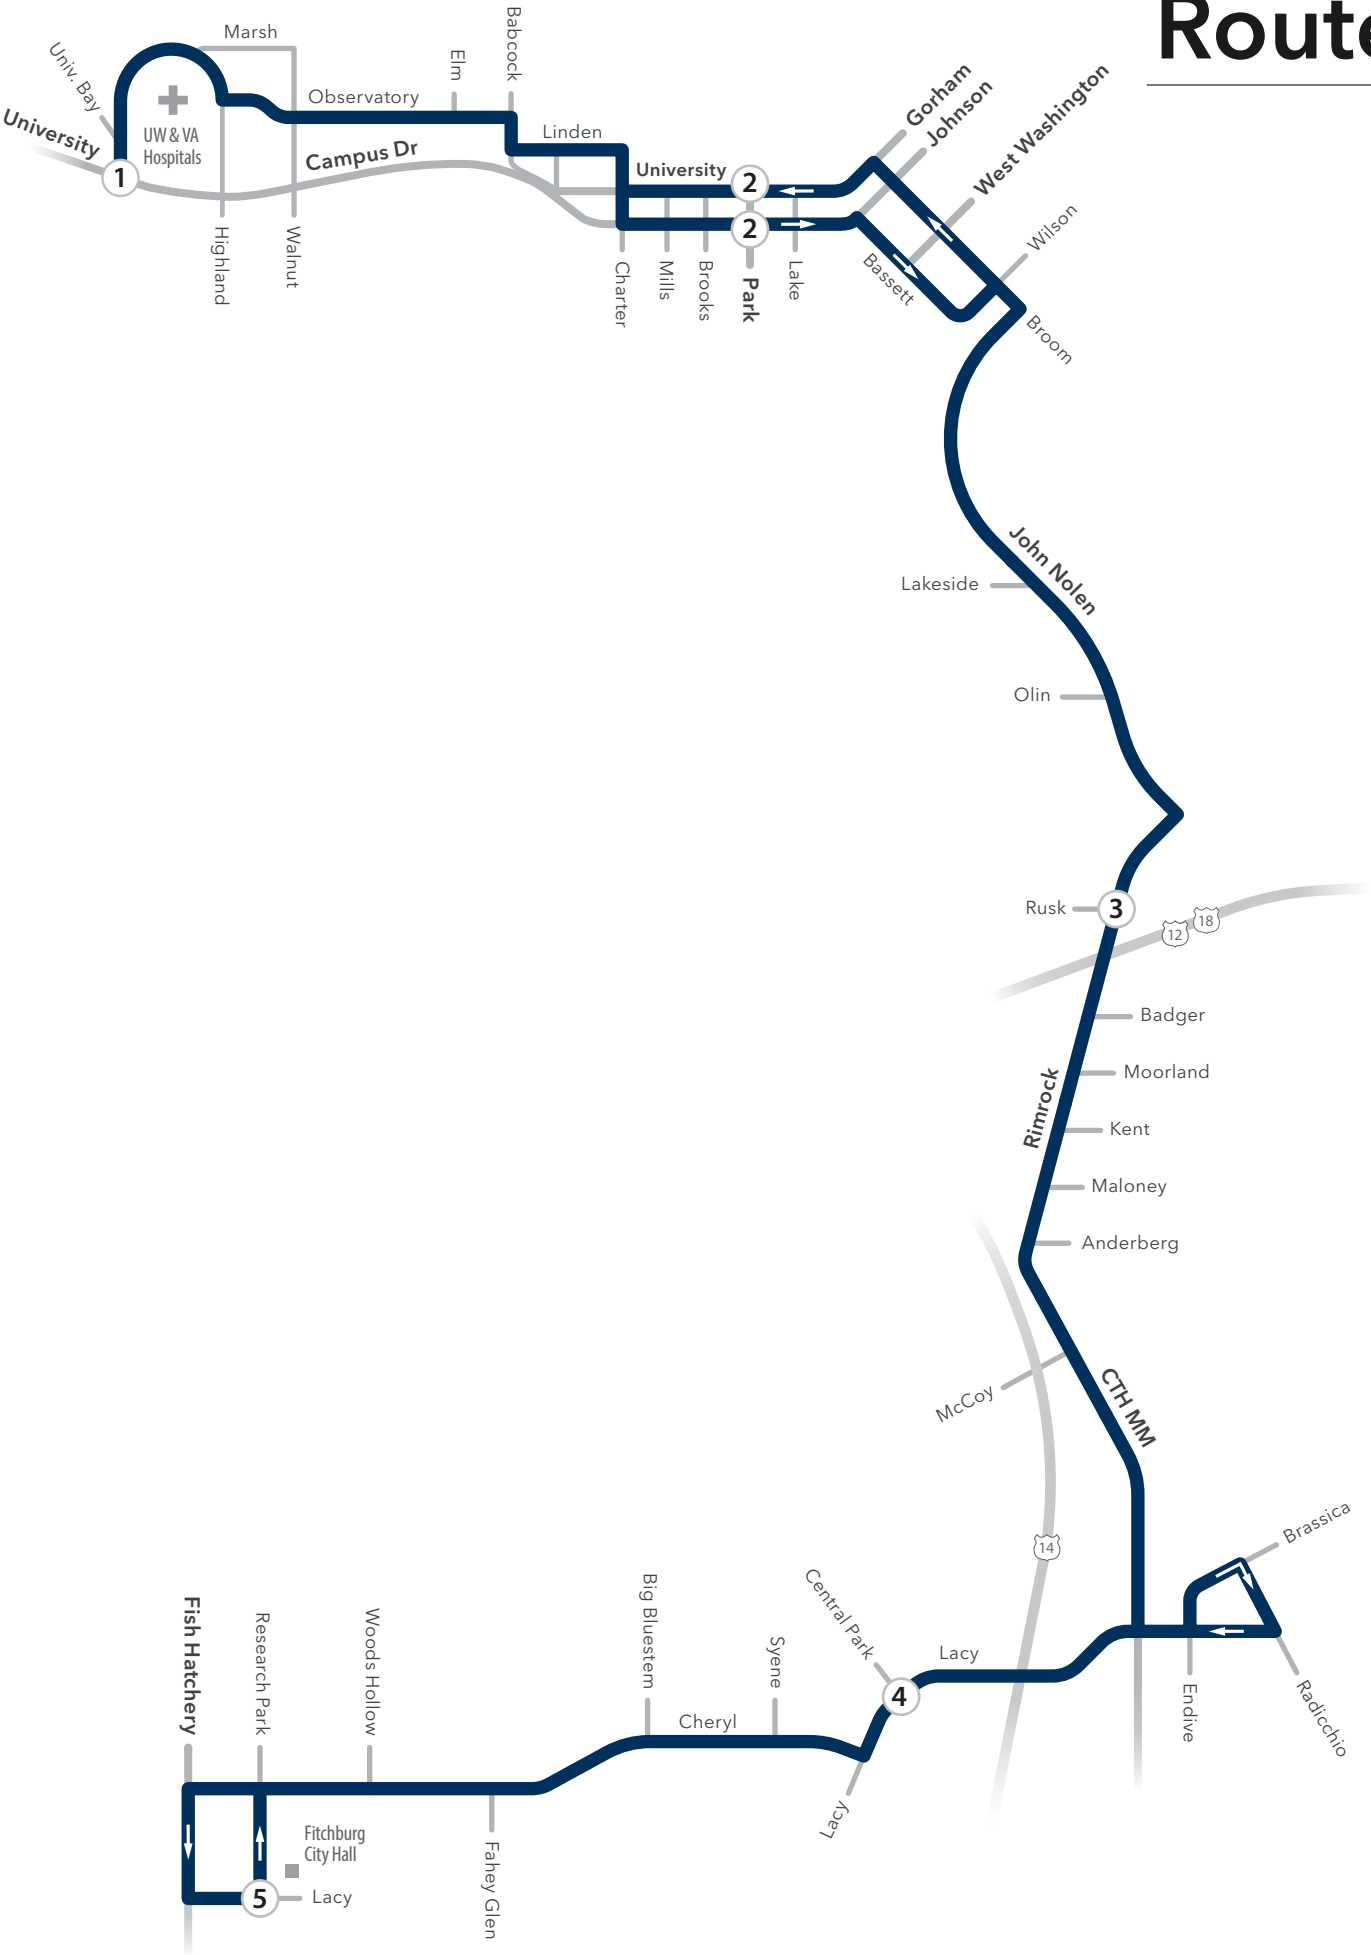

Route 65

WEEKDAYS**Route 65 - Eastbound**

Effective: Sunday, June 11

From	Research Park and Lacy	Lacy and Central Park Pl.	Rimrock and Rusk	University and Park	University Bay and University	Becomes Route
	5	4	3	2	1	
GA	6:14	6:20	6:29	6:39	6:49	65
GA	6:44	6:50	7:00	7:10	7:20	65
GA	7:14	7:20	7:30	7:40	7:50	GA
65	7:44	7:50	8:00	8:10	8:20	GA
65	8:14	8:20	8:30	8:40	8:50	GA
65	4:25	4:31	4:41	4:51	5:01	65
65	4:55	5:01	5:11	5:21	5:31	65

WEEKDAYS**Route 65 - Westbound**

Effective: Sunday, June 11

From	University Bay and University	Johnson and Park	Rimrock and Rusk	Lacy Rd. and Central Park Pl.	Research Park and Lacy	Becomes Route
	1	2	3	4	5	
65	7:00	7:10	7:20	7:30	7:36	65
65	7:30	7:40	7:50	8:00	8:06	65
GA	3:40	3:50	4:00	4:10	4:16	65
GA	4:10	4:20	4:30	4:40	4:46	65
GA	4:40	4:50	5:00	5:10	5:16	GA
65	5:10	5:20	5:30	5:40	5:46	GA
65	5:40	5:50	6:00	6:10	6:16	GA