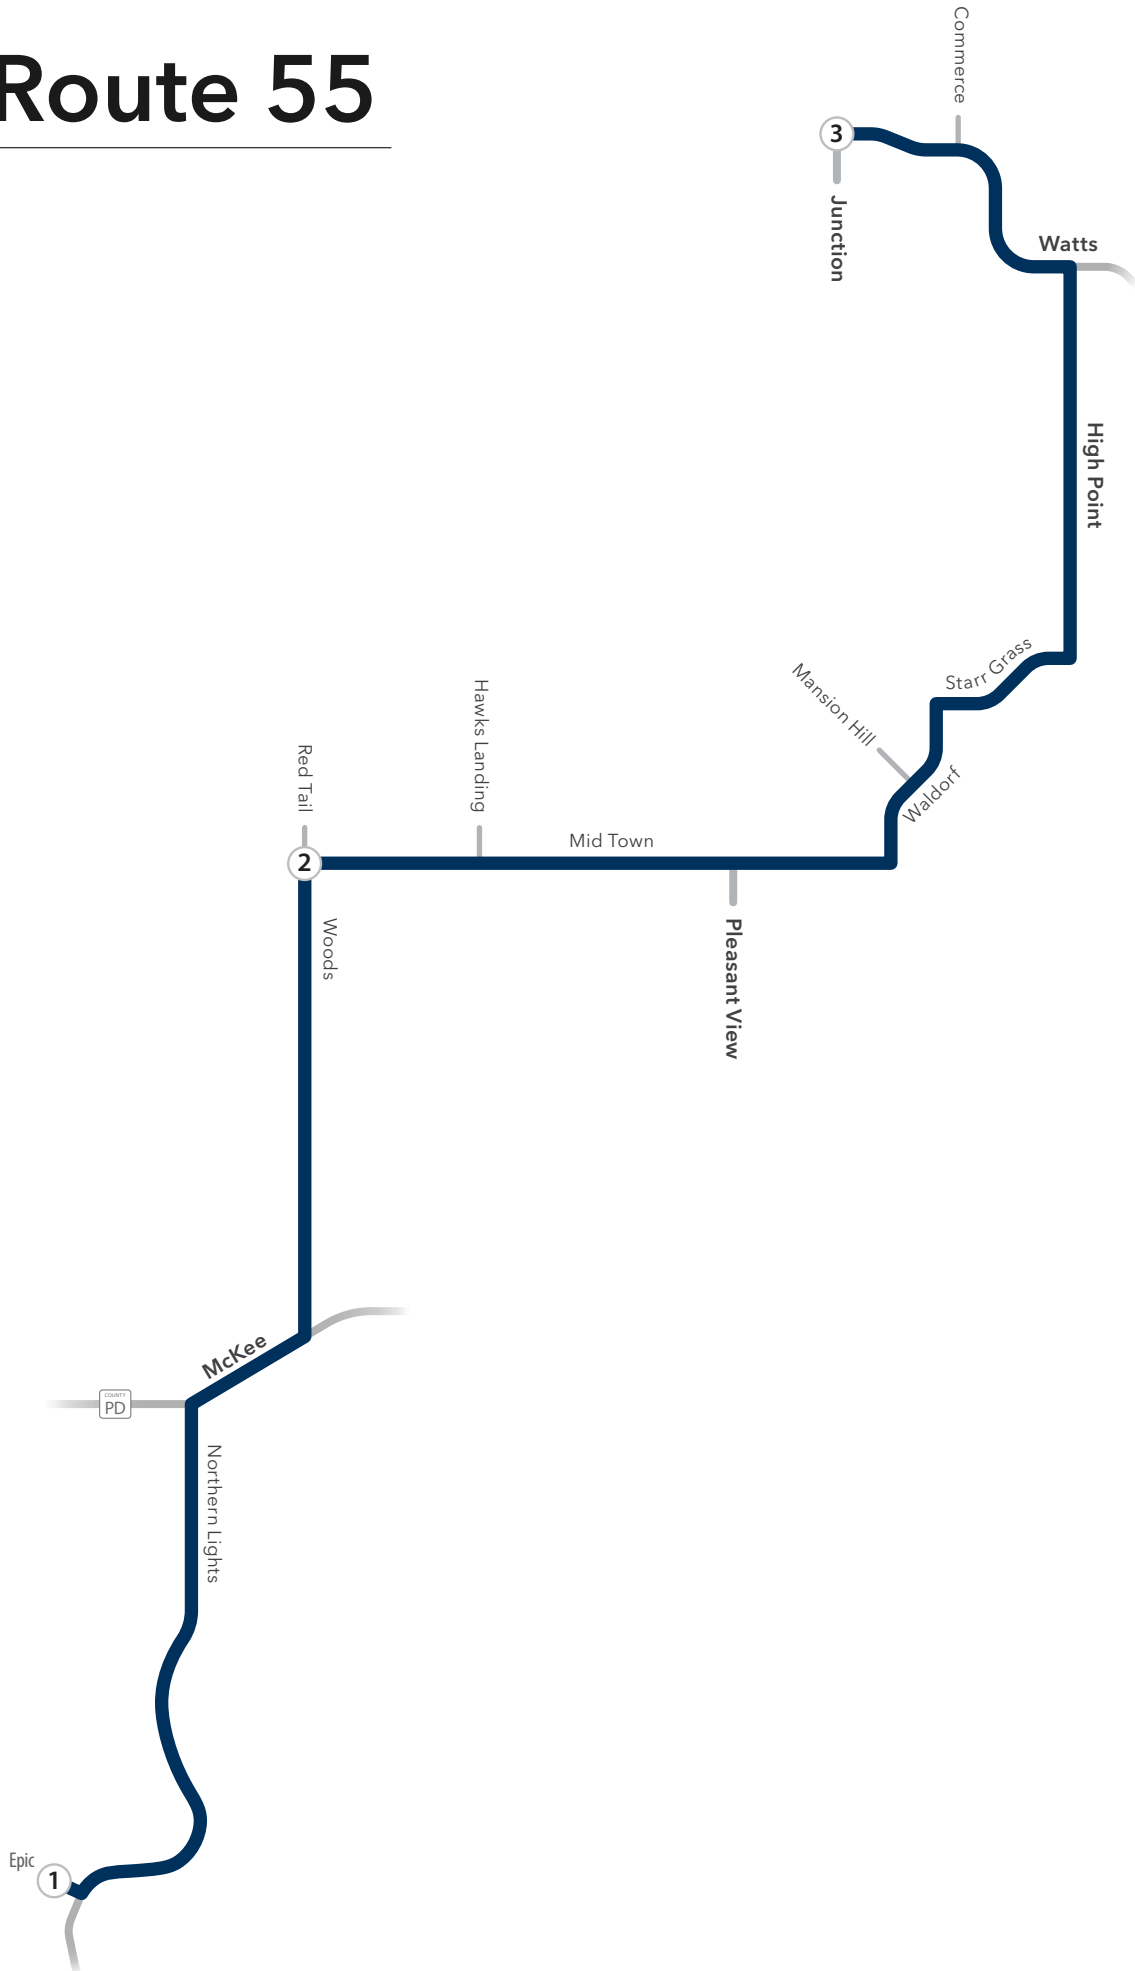

Route 55

WEEKDAYS

Route 55 - Eastbound

Effective: Sunday, June 11

From	Epic	Mid Town and Woods	Junction and Watts	Becomes Route
	3	2	1	
75	6:55	7:01	7:13	55
75	7:25	7:31	7:43	55
75	7:55	8:01	8:13	55
75	8:15	8:21	8:33	GA
75	8:30	8:36	8:48	GA
75	9:00	9:06	9:18	GA
75	4:15	4:21	4:33	55
75	4:45	4:51	5:03	55
75	5:15	5:21	5:33	55
75	5:45	5:51	6:03	55
75	6:25	6:31	6:43	GA

WEEKDAYS

Route 55 - Westbound

Effective: Sunday, June 11

From	Watts and Junction	Woods and Mid Town	Epic	Becomes Route
	1	2	3	
GA	6:27	6:36	6:45	75
GA	6:57	7:06	7:15	75
55	7:27	7:36	7:45	75
55	7:57	8:06	8:15	75
55	8:27	8:36	8:45	75
55	4:42	4:51	5:00	75
GA	4:57	5:06	5:15	75
55	5:12	5:21	5:30	75
55	5:42	5:51	6:00	75
55	6:12	6:21	6:30	75