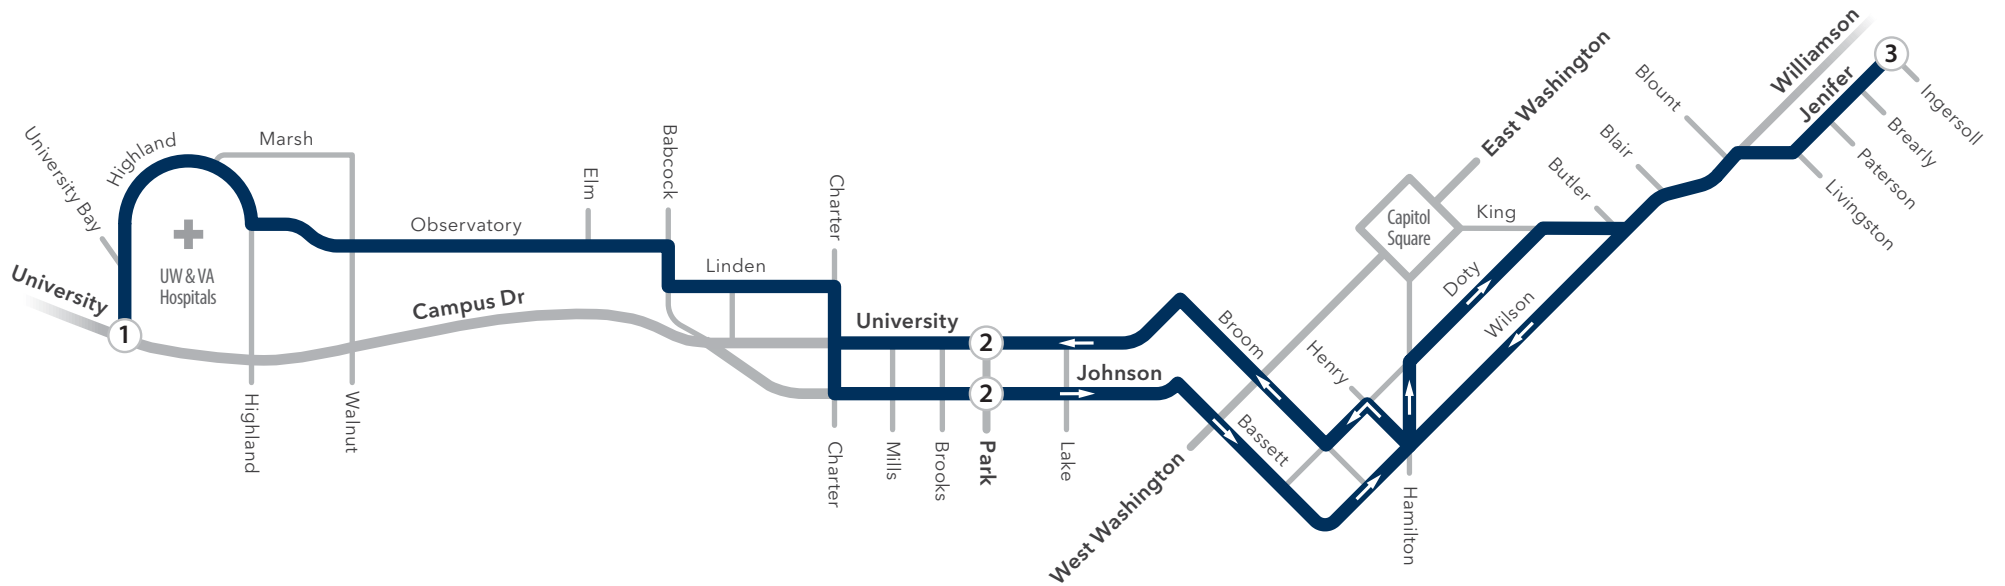

Route 38

WEEKDAYS**Route 38 - Eastbound**

Effective: Sunday, June 11

From	University Bay and University	Johnson and Park	Jenifer and Ingersoll	Becomes Route
	1	2	3	
38	8:15	8:26	8:35	38
38	9:15	9:26	9:35	38
38	10:15	10:26	10:35	38
38	11:15	11:26	11:35	38
38	12:15	12:26	12:35	38
38	1:15	1:26	1:35	38
38	2:15	2:26	2:35	38
38	3:15	3:26	3:35	38
38	4:15	4:26	4:35	GA

WEEKDAYS**Route 38 - Westbound**

Effective: Sunday, June 11

From	Jenifer and Ingersoll	University and Park	University Bay and University	Becomes Route
	3	2	1	
GA	7:42	7:51	8:01	38
38	8:42	8:51	9:01	38
38	9:42	9:51	10:01	38
38	10:42	10:51	11:01	38
38	11:42	11:51	12:01	38
38	12:42	12:51	1:01	38
38	1:42	1:51	2:01	38
38	2:42	2:51	3:01	38
38	3:42	3:51	4:01	38