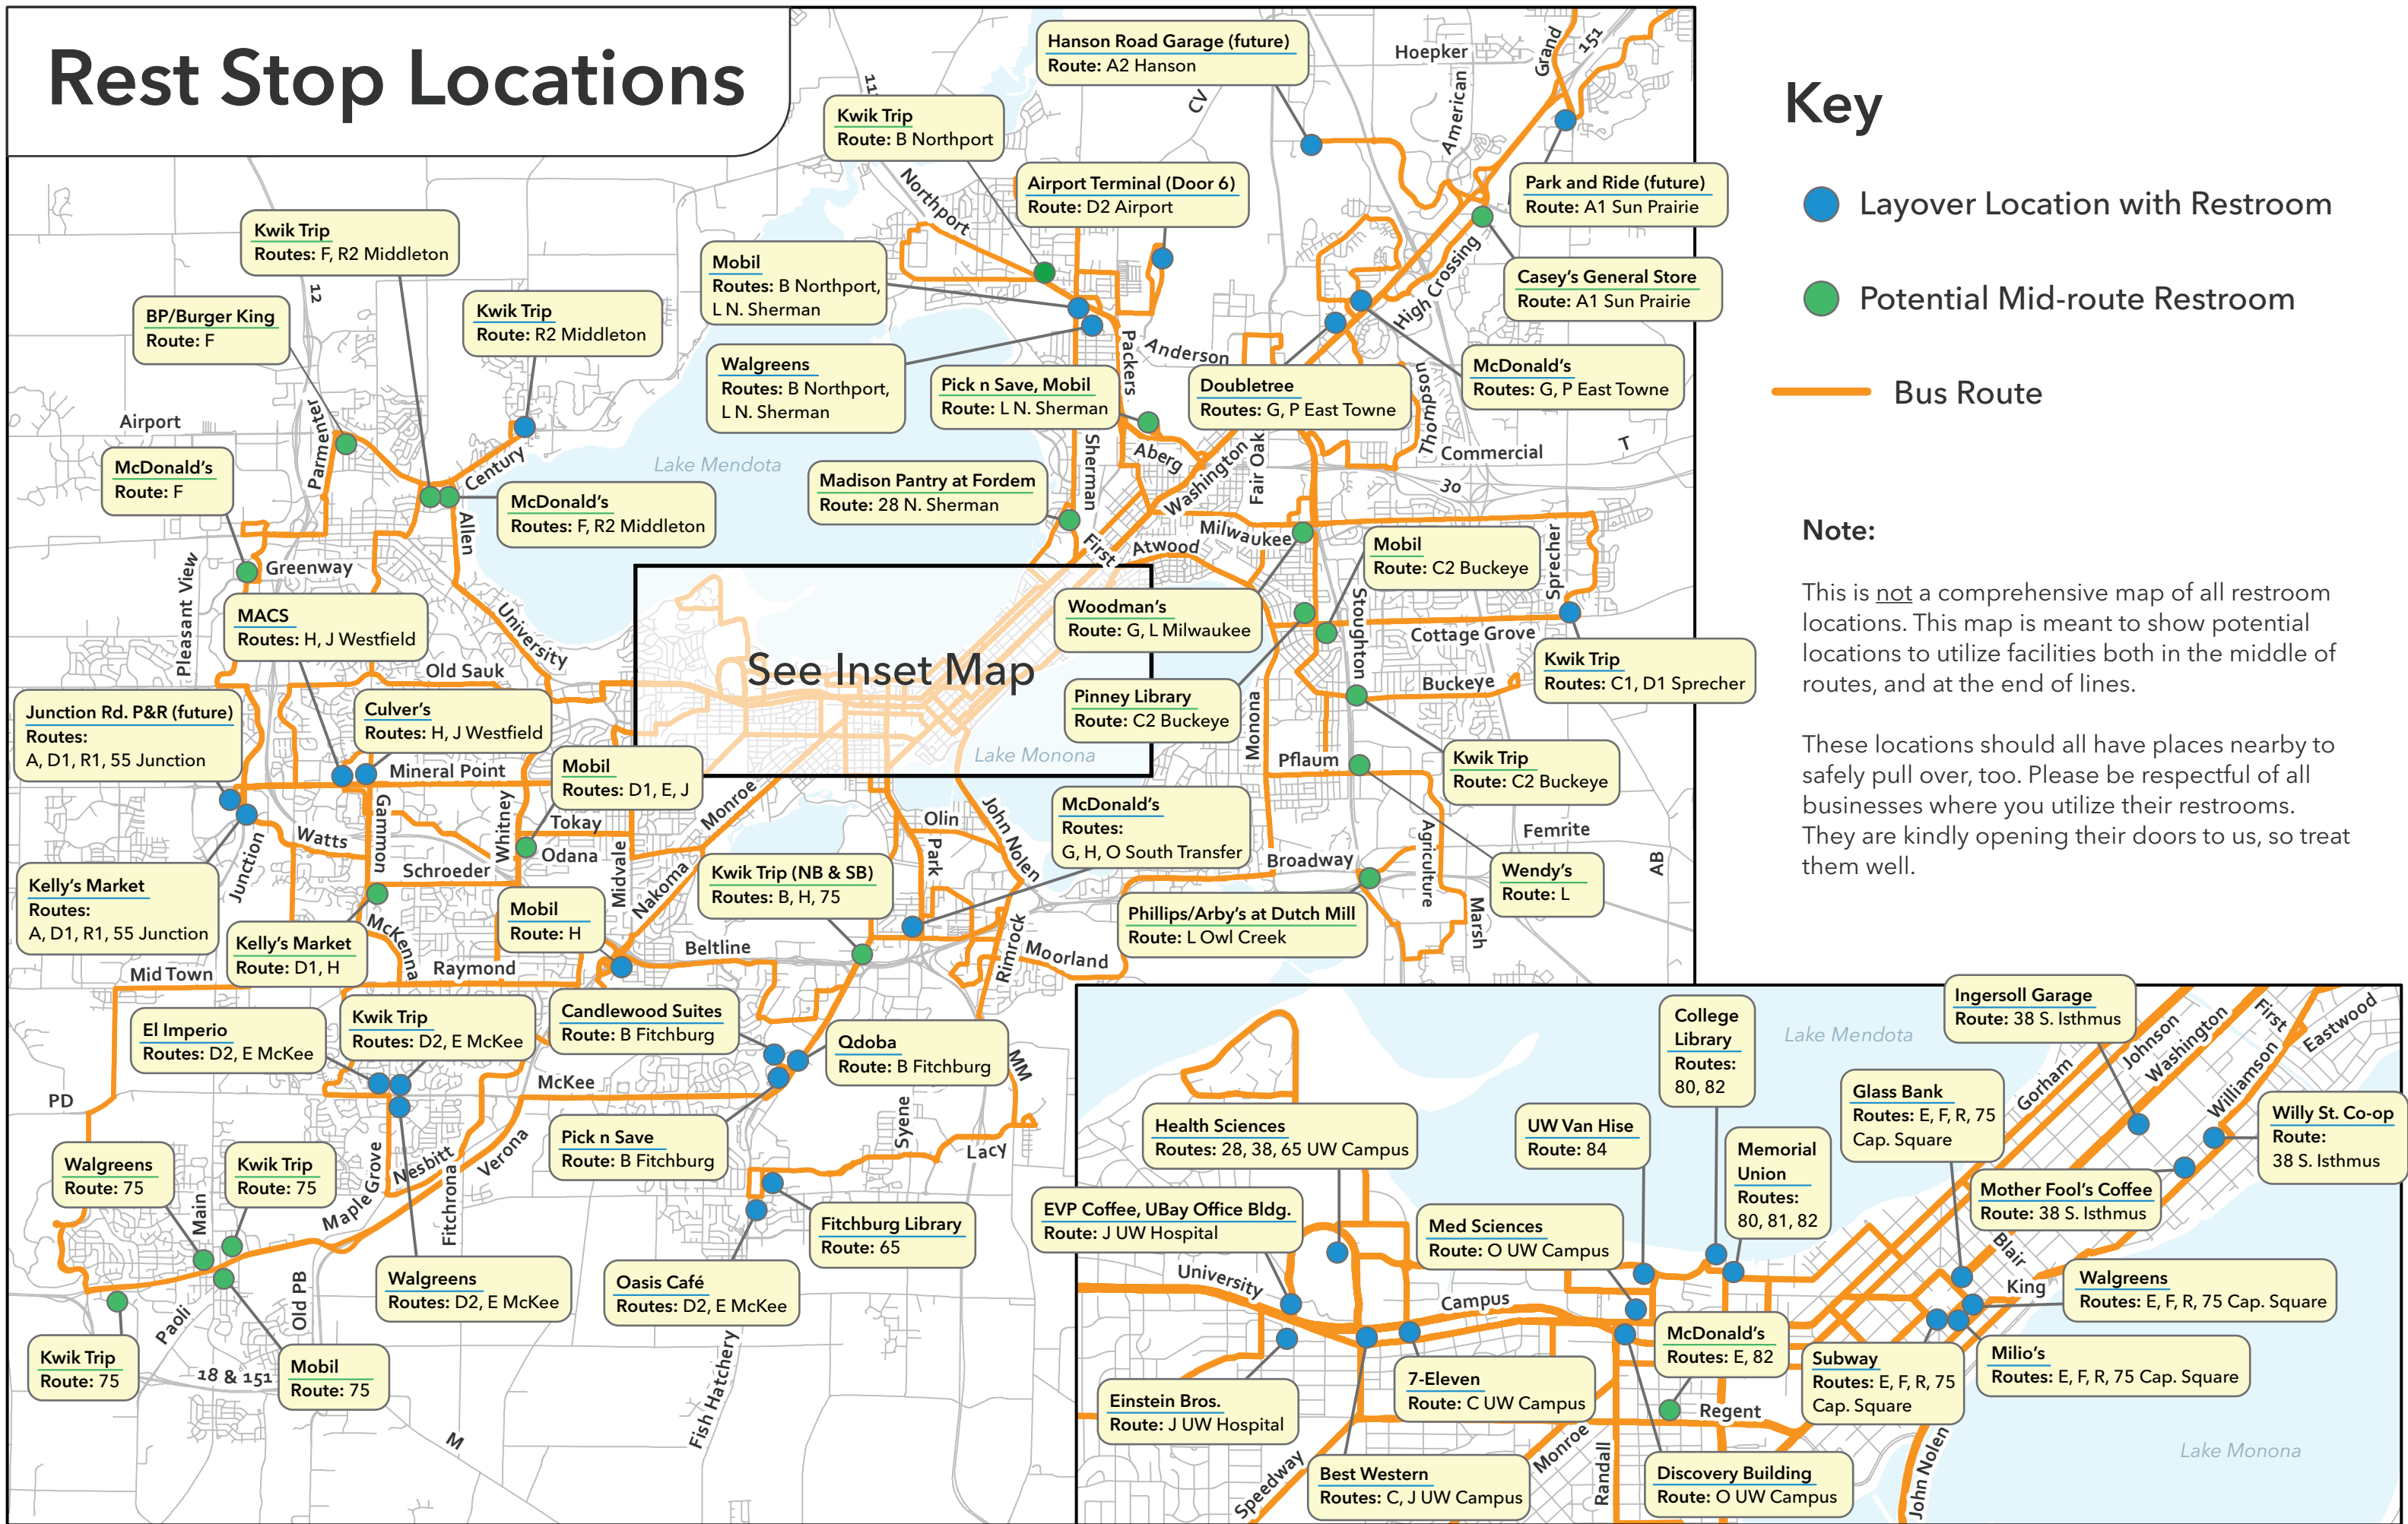

Rest Stop Locations

Key

- Layover Location with Restroom
- Potential Mid-route Restroom
- Bus Route

Note:

This is not a comprehensive map of all restroom locations. This map is meant to show potential locations to utilize facilities both in the middle of routes, and at the end of lines.

These locations should all have places nearby to safely pull over, too. Please be respectful of all businesses where you utilize their restrooms. They are kindly opening their doors to us, so treat them well.